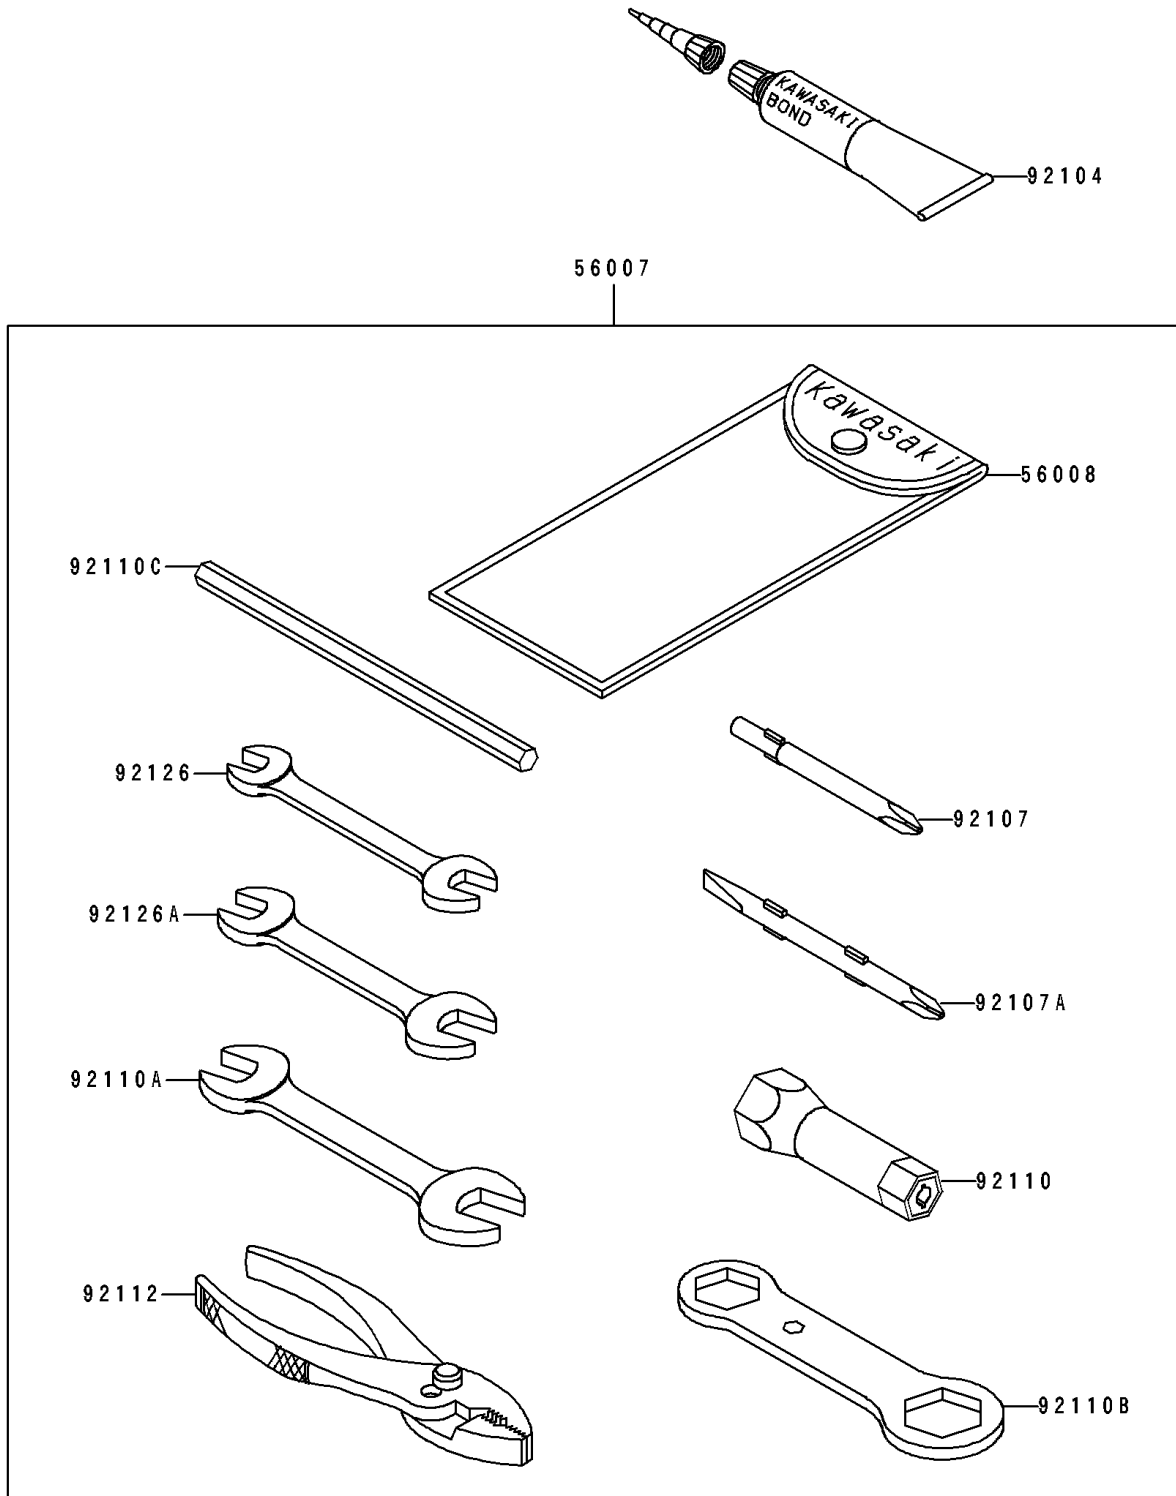

1993 550 SX

PARTS DIAGRAM

Owner's Tools

F3182

1993 550 SX

PARTS LIST

Owner's Tools

Kawasaki

Let the Good Times Roll®

ITEM NAME

PART NUMBER

QUANTITY
