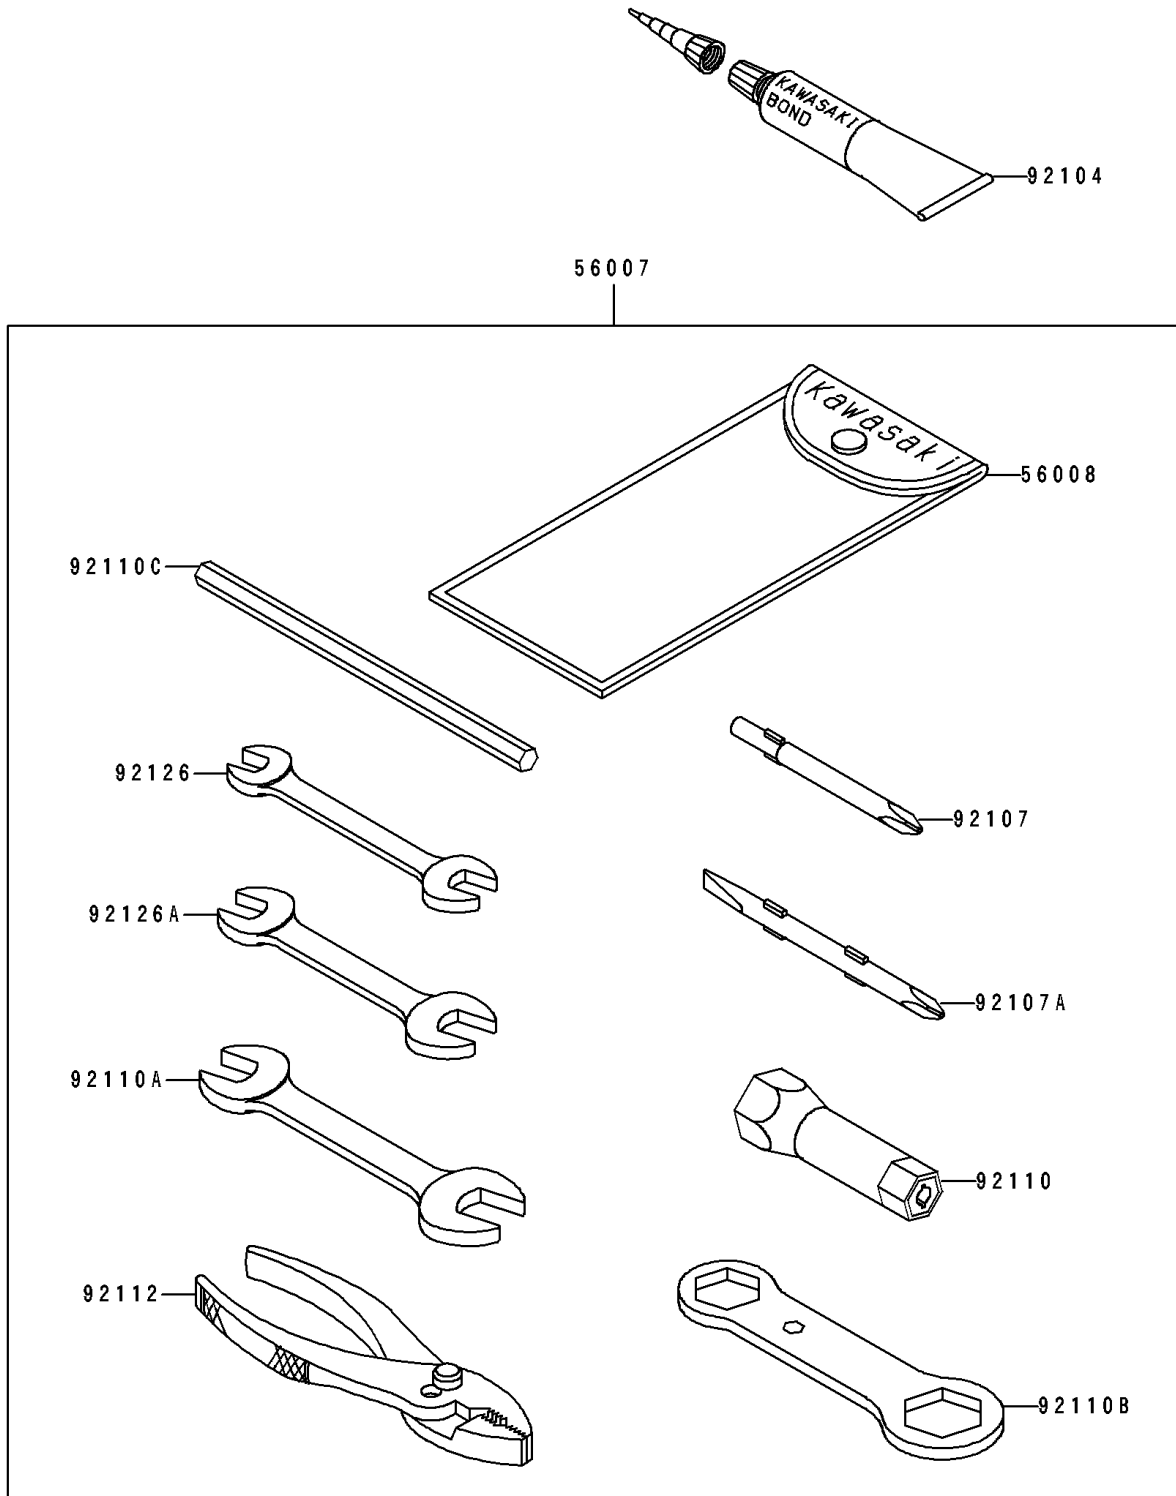

1991 550 SX

PARTS DIAGRAM

Owner's Tools

F3182

1991 550 SX

PARTS LIST

Owner's Tools

ITEM NAME

PART NUMBER

QUANTITY
