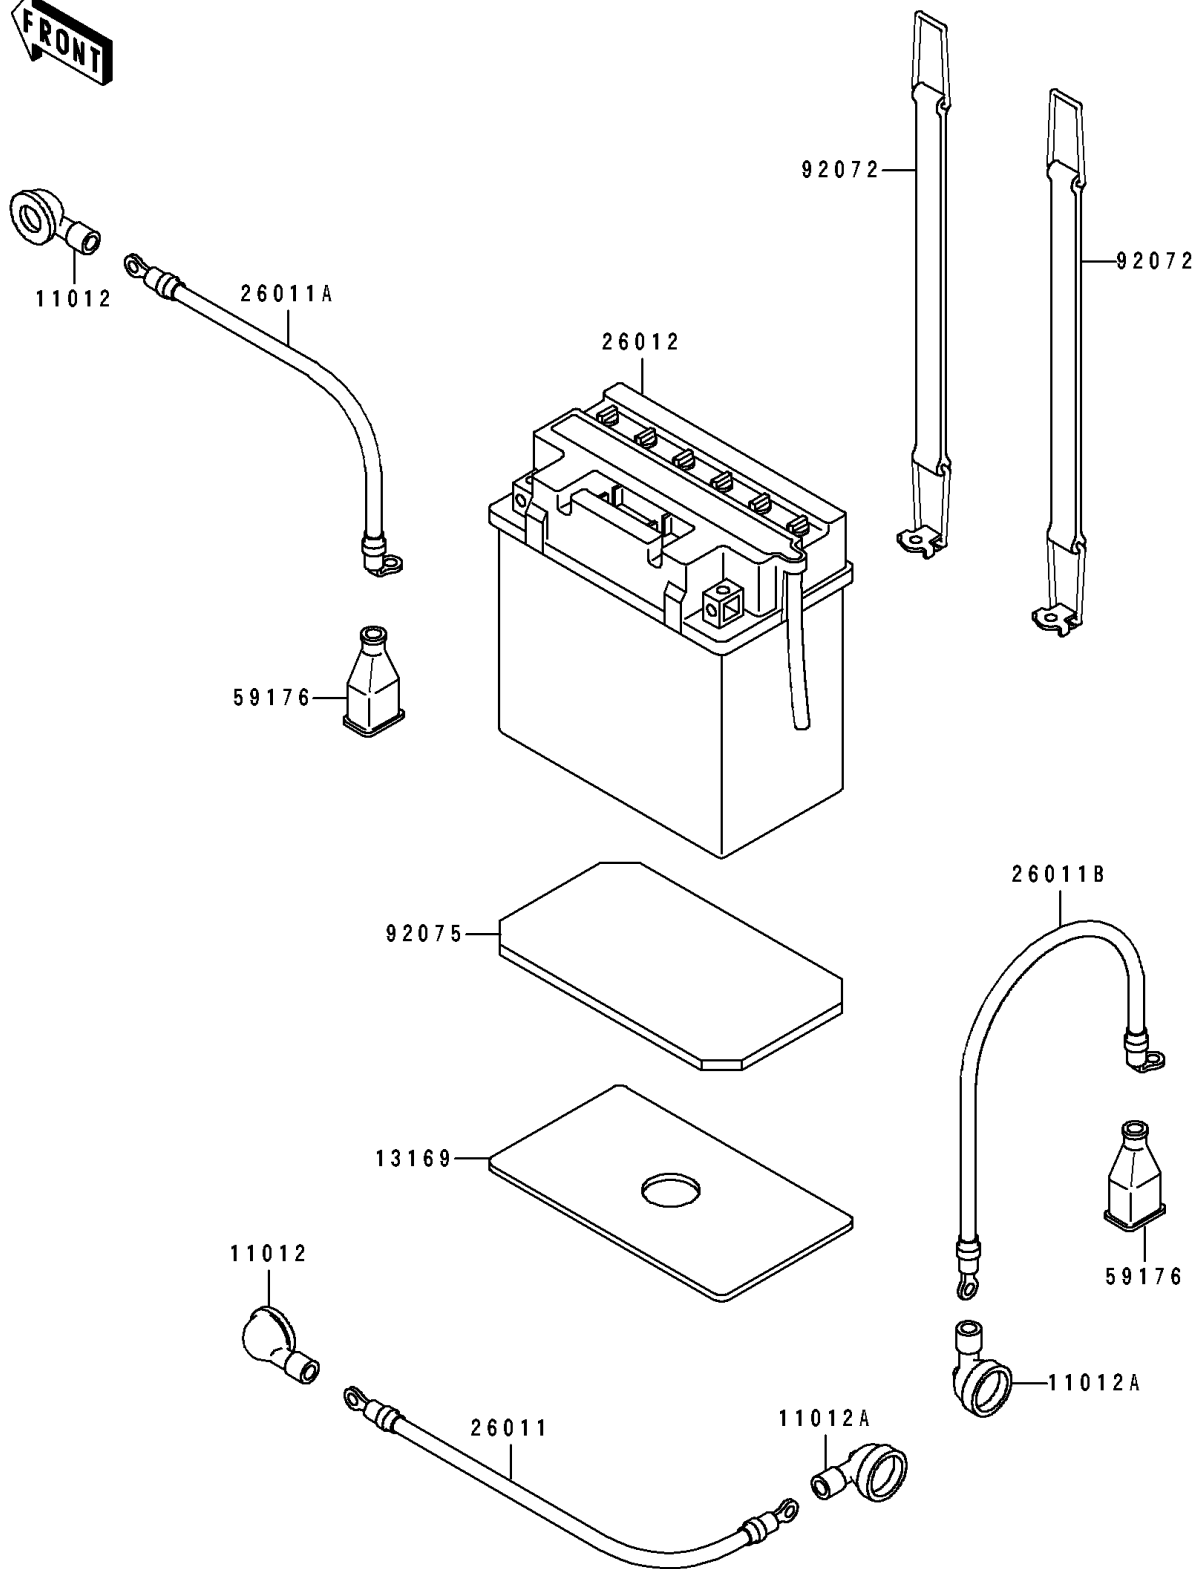

1992 550 SX

PARTS DIAGRAM

Electrical Equipment

F3181

1992 550 SX

PARTS LIST

Electrical Equipment

Kawasaki

Let the Good Times Roll®

ITEM NAME

PART NUMBER

QUANTITY
