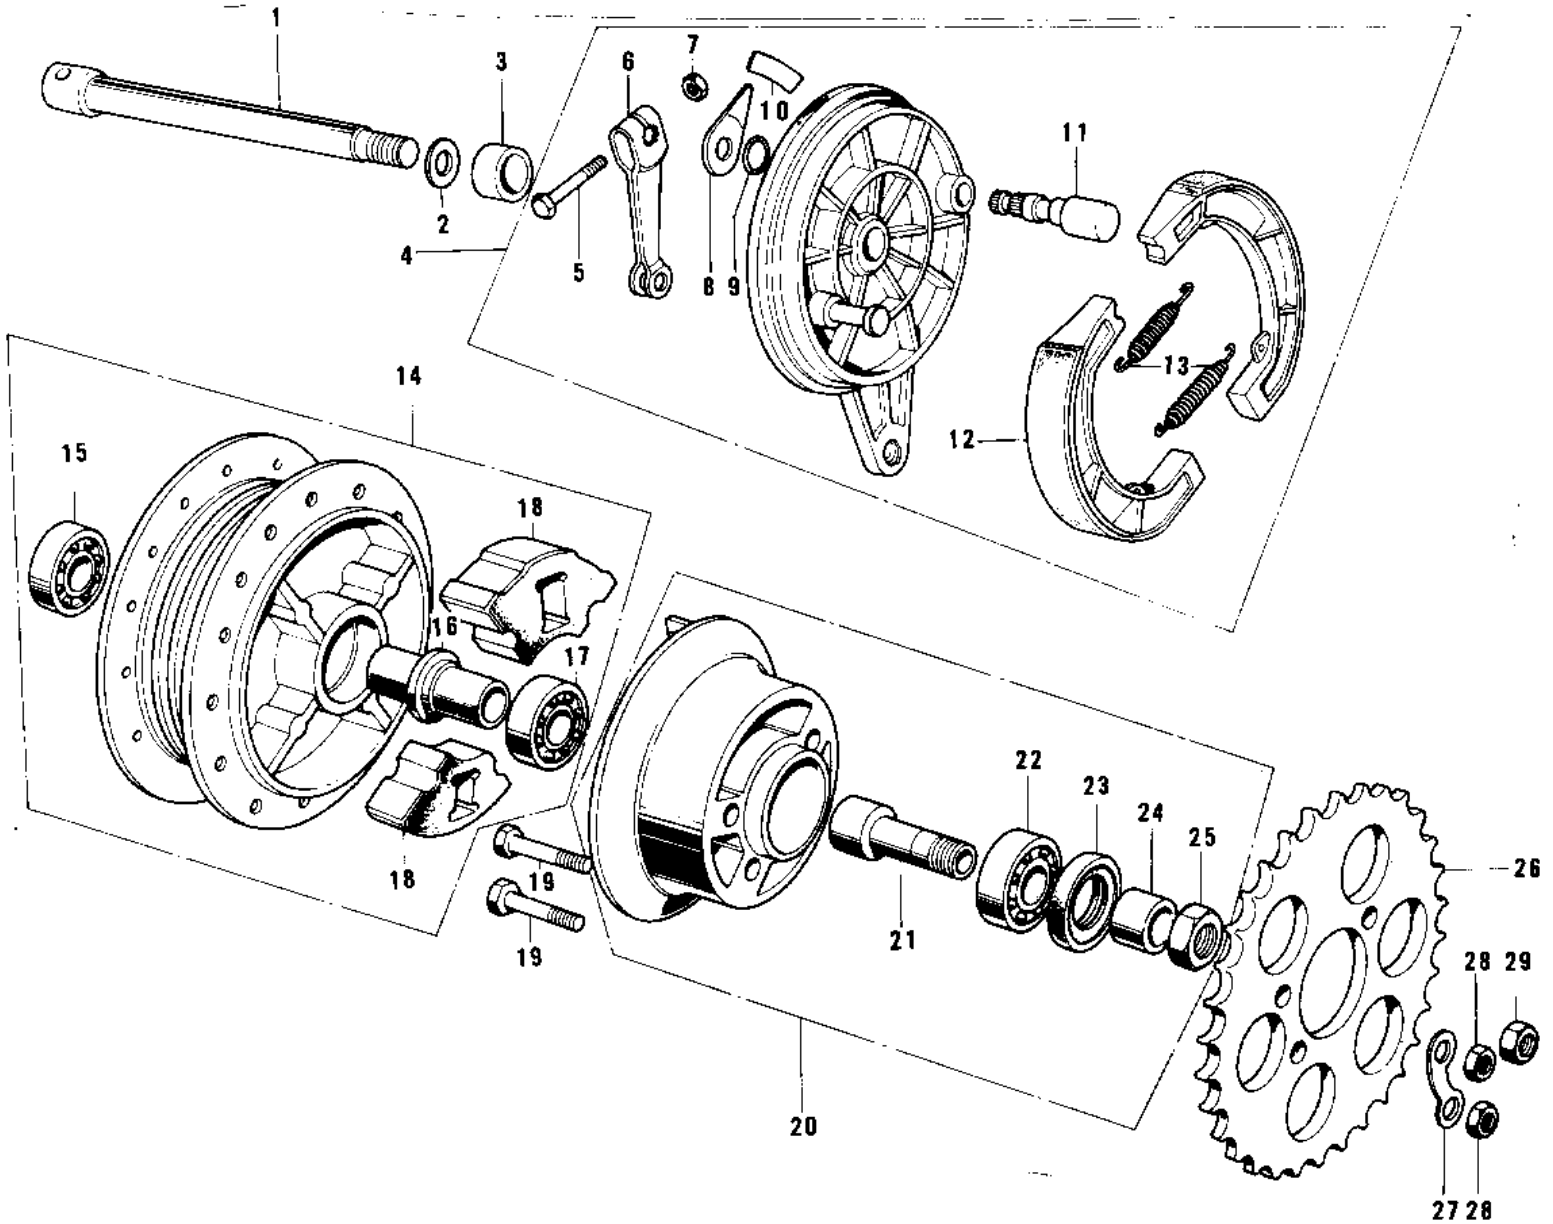

1973 G5-A

PARTS DIAGRAM

REAR HUB/BRAKE ('74-'75 B/C)

← FRONT

1973 G5-A

PARTS LIST

REAR HUB/BRAKE ('74-'75 B/C)

ITEM NAME

PART NUMBER

QUANTITY
