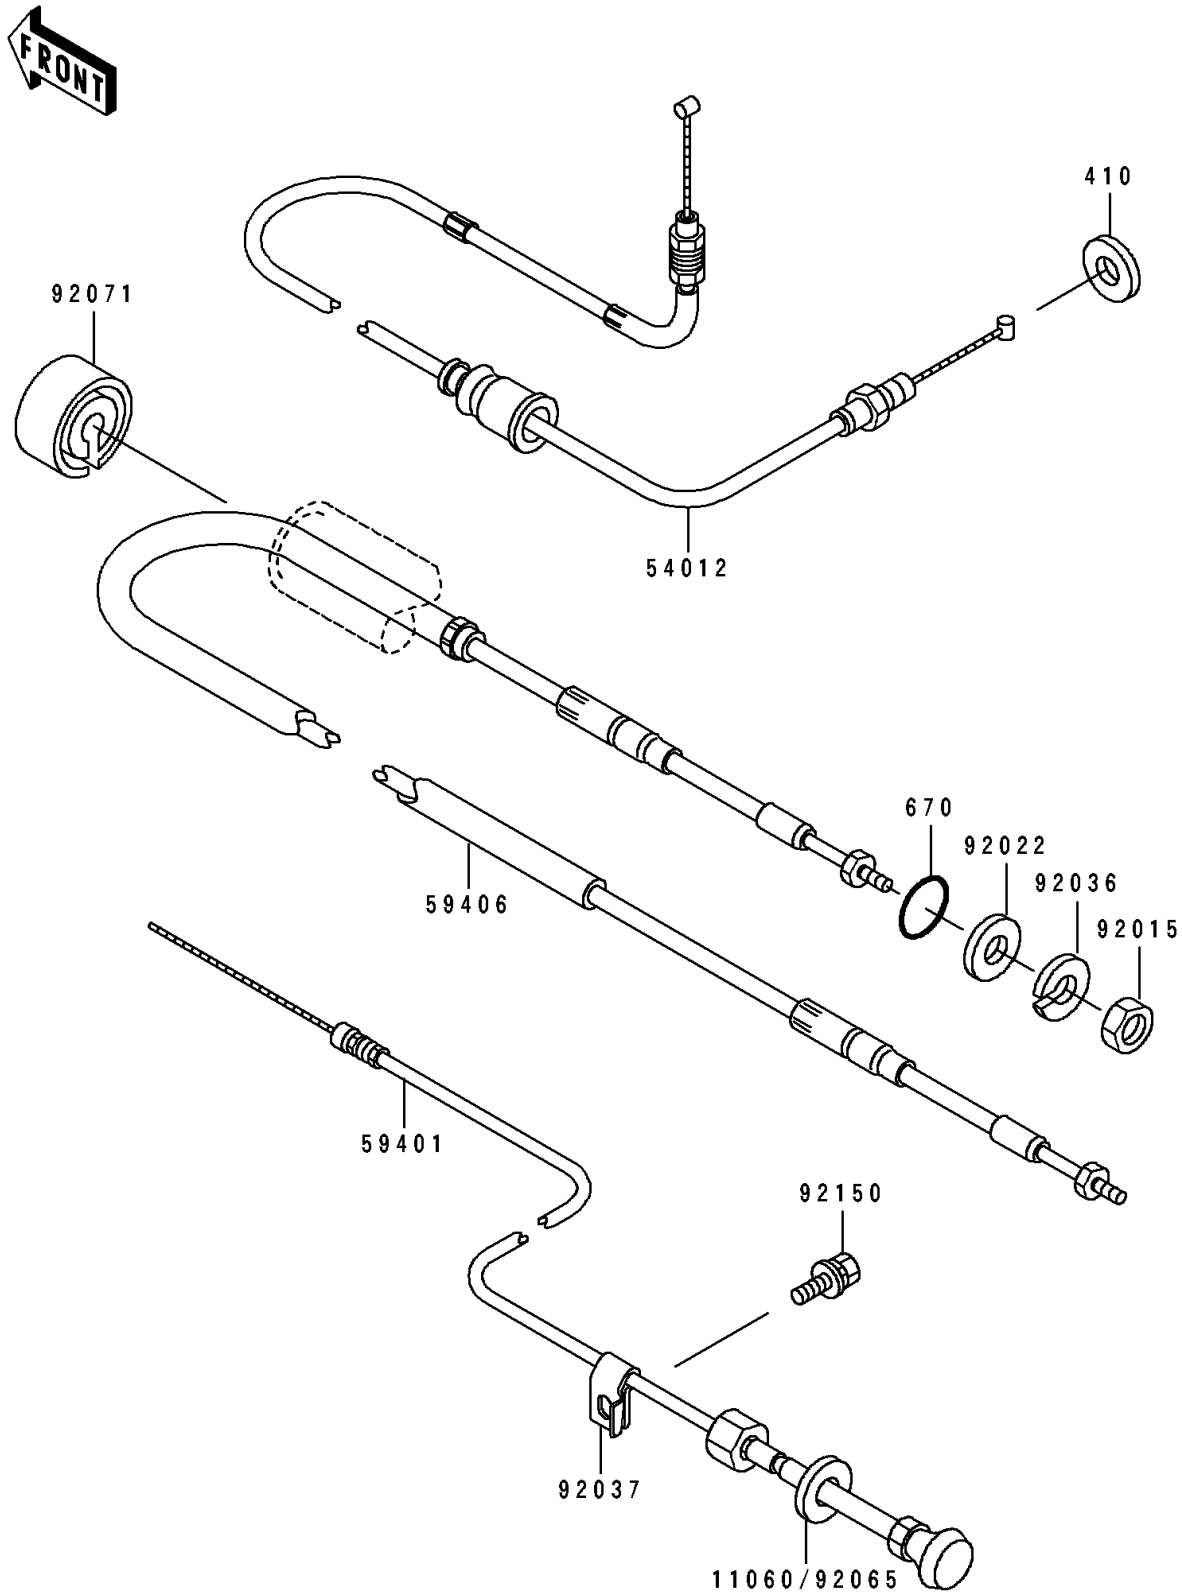

1993 550 SX

PARTS DIAGRAM

Cables

F 3 1 7 5

1993 550 SX

PARTS LIST

Cables

Kawasaki

Let the Good Times Roll®

ITEM NAME

PART NUMBER

QUANTITY
