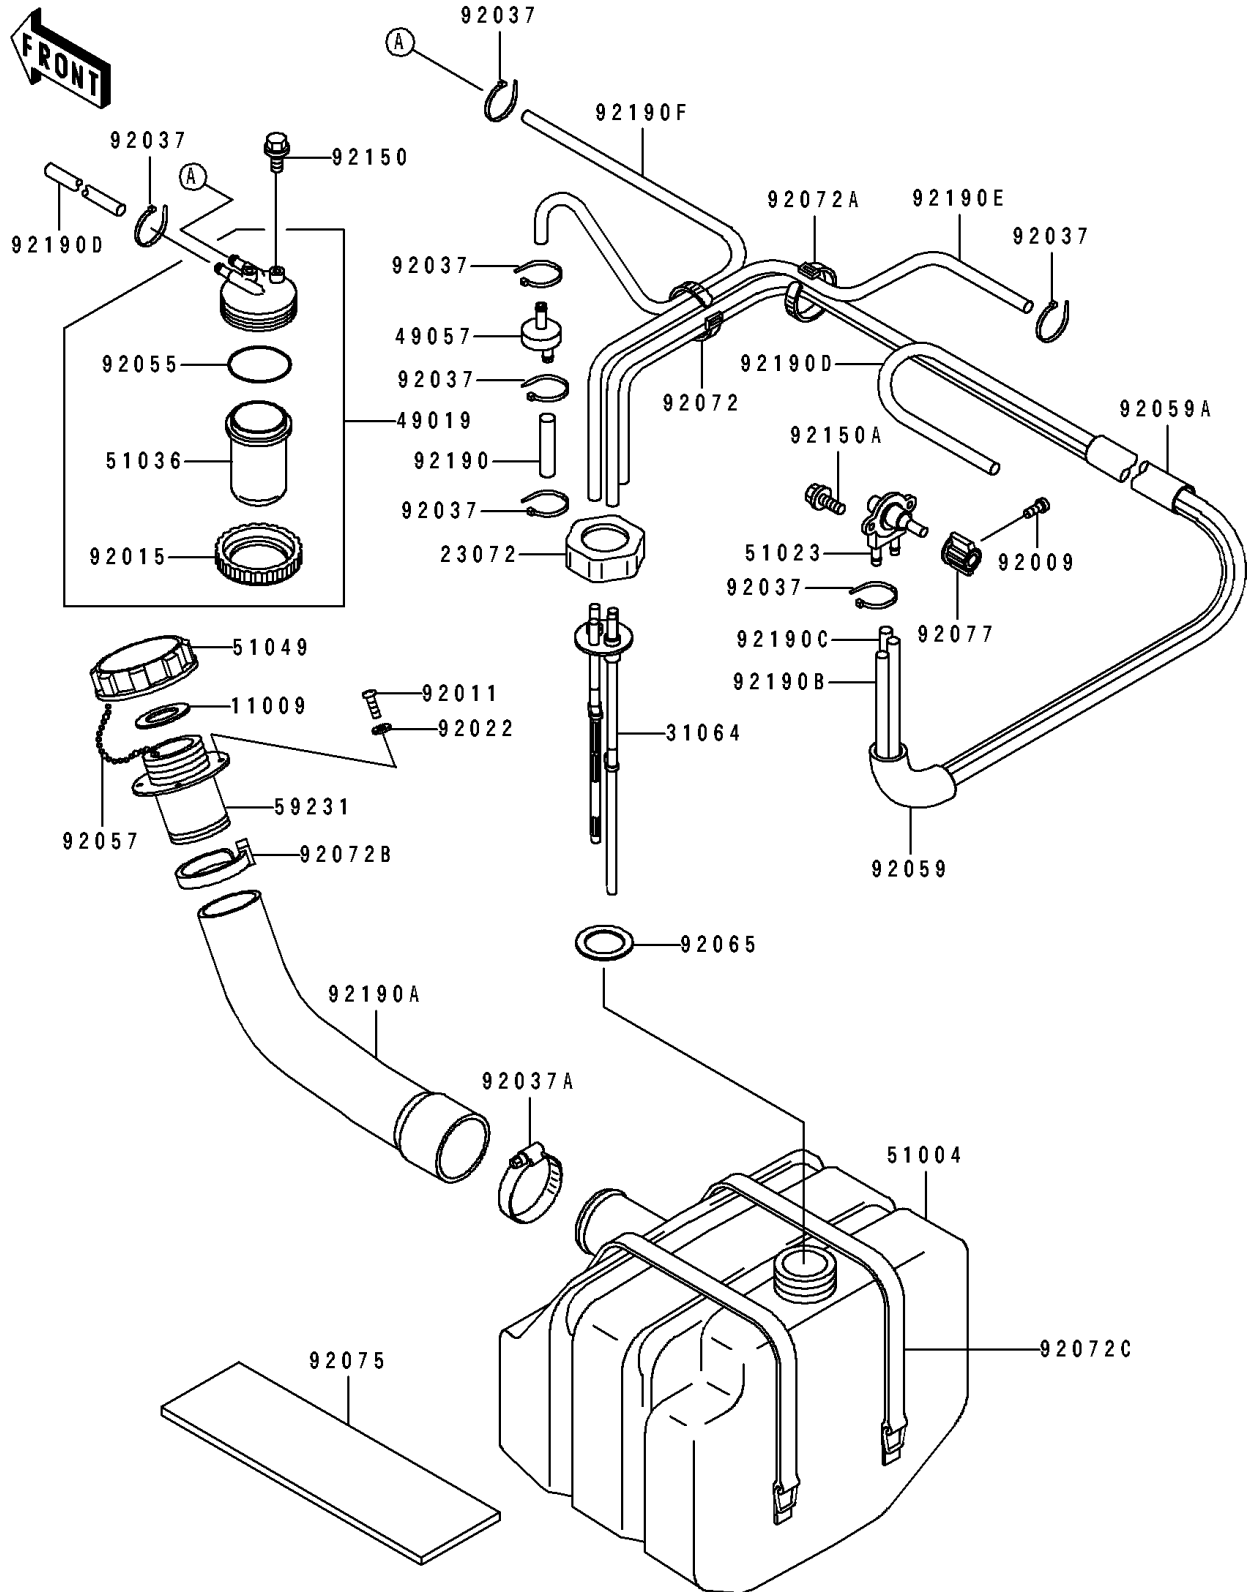

1991 550 SX

PARTS DIAGRAM

Fuel Tank

F3173

1991 550 SX

PARTS LIST

Fuel Tank

Kawasaki

Let the Good Times Roll®

ITEM NAME

PART NUMBER

QUANTITY
