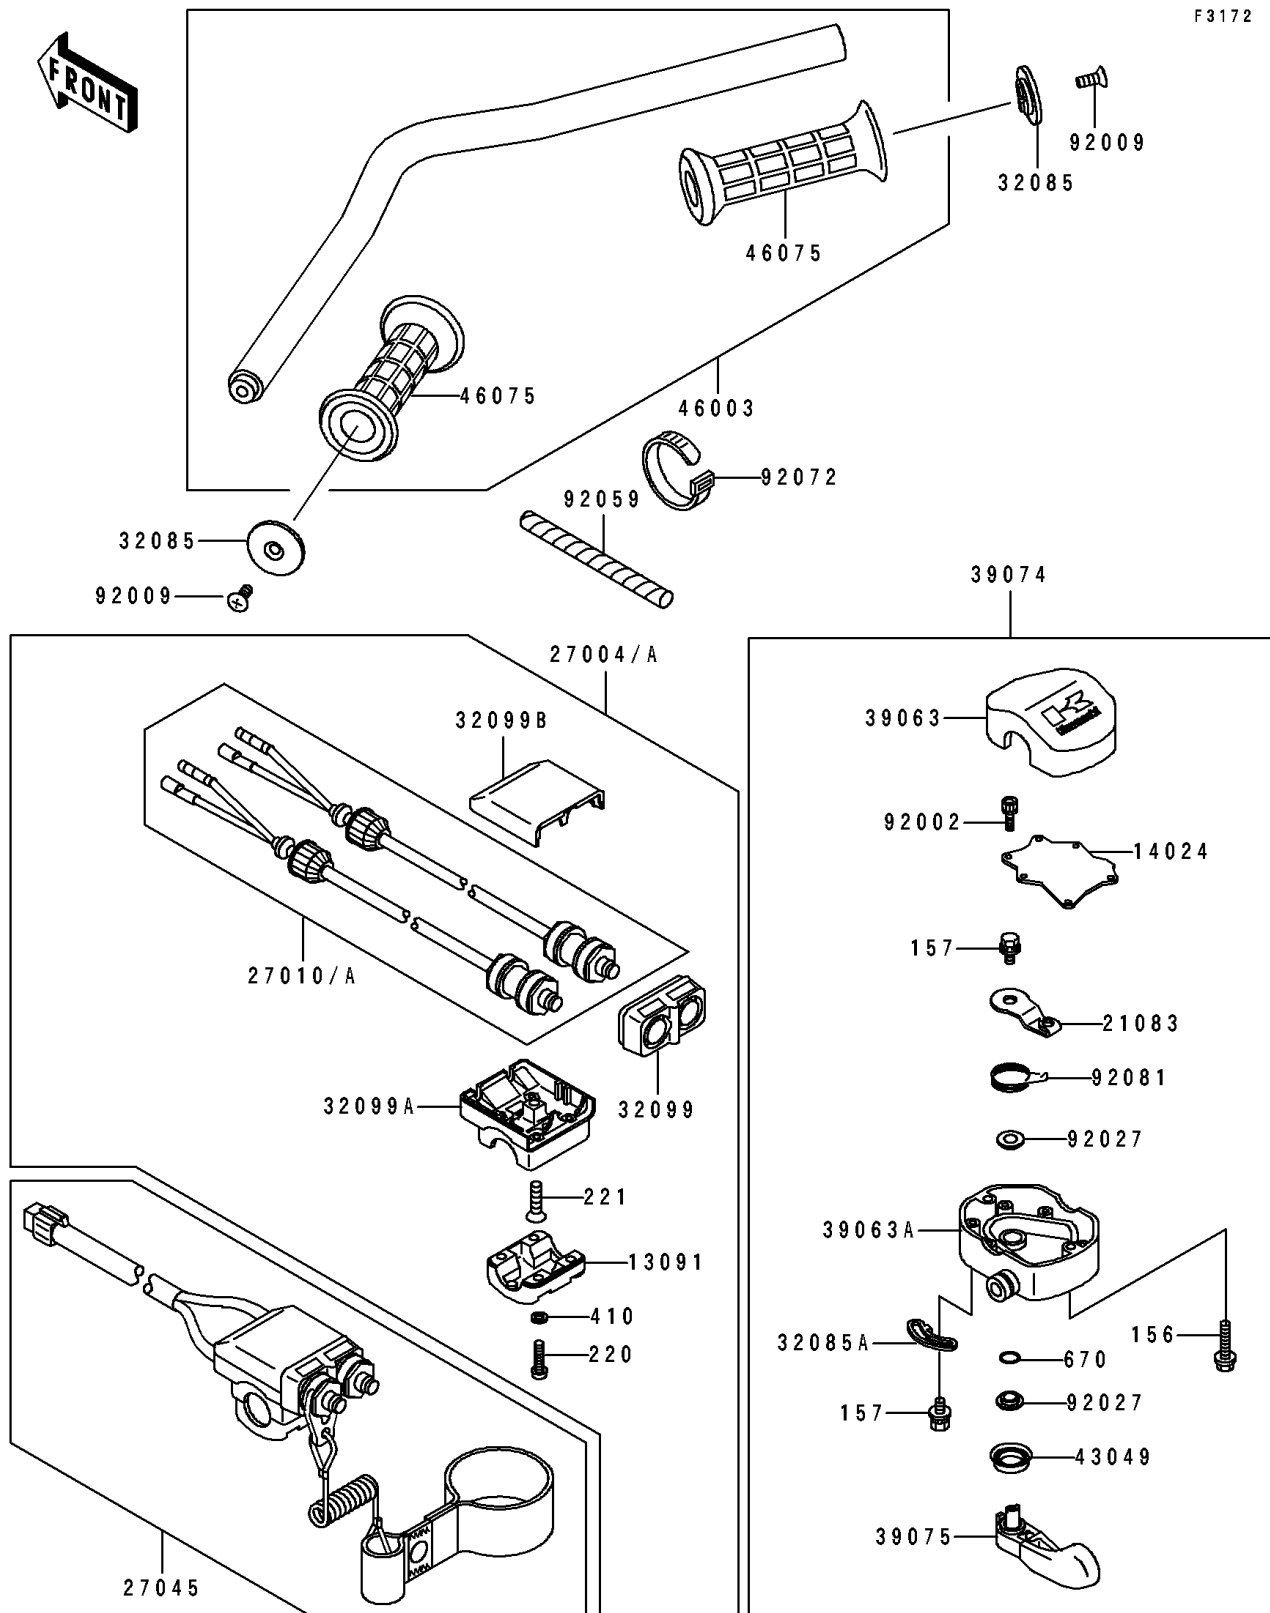

1993 550 SX

PARTS DIAGRAM

Handlebar

1993 550 SX

PARTS LIST

Handlebar

Kawasaki

Let the Good Times Roll®

ITEM NAME

PART NUMBER

QUANTITY
