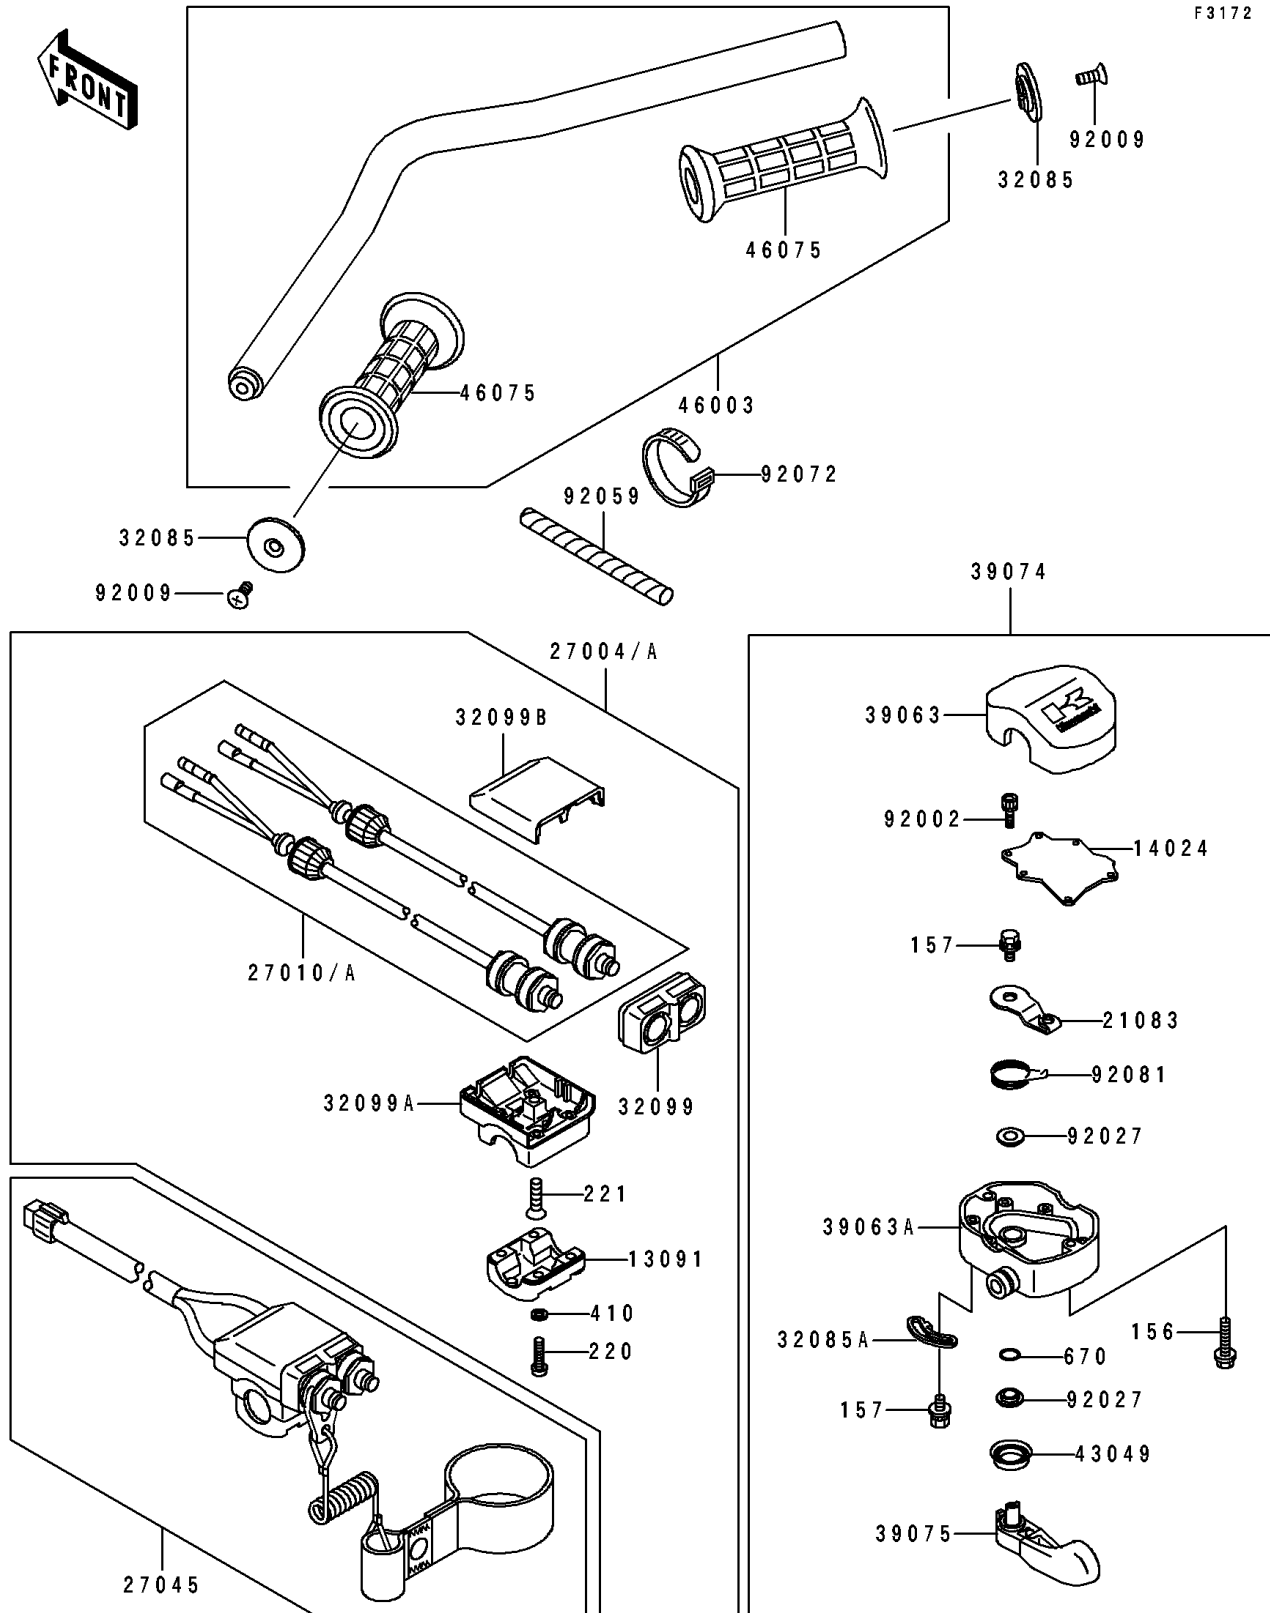

1991 550 SX

PARTS DIAGRAM

Handlebar

1991 550 SX

PARTS LIST

Handlebar

ITEM NAME

PART NUMBER

QUANTITY
