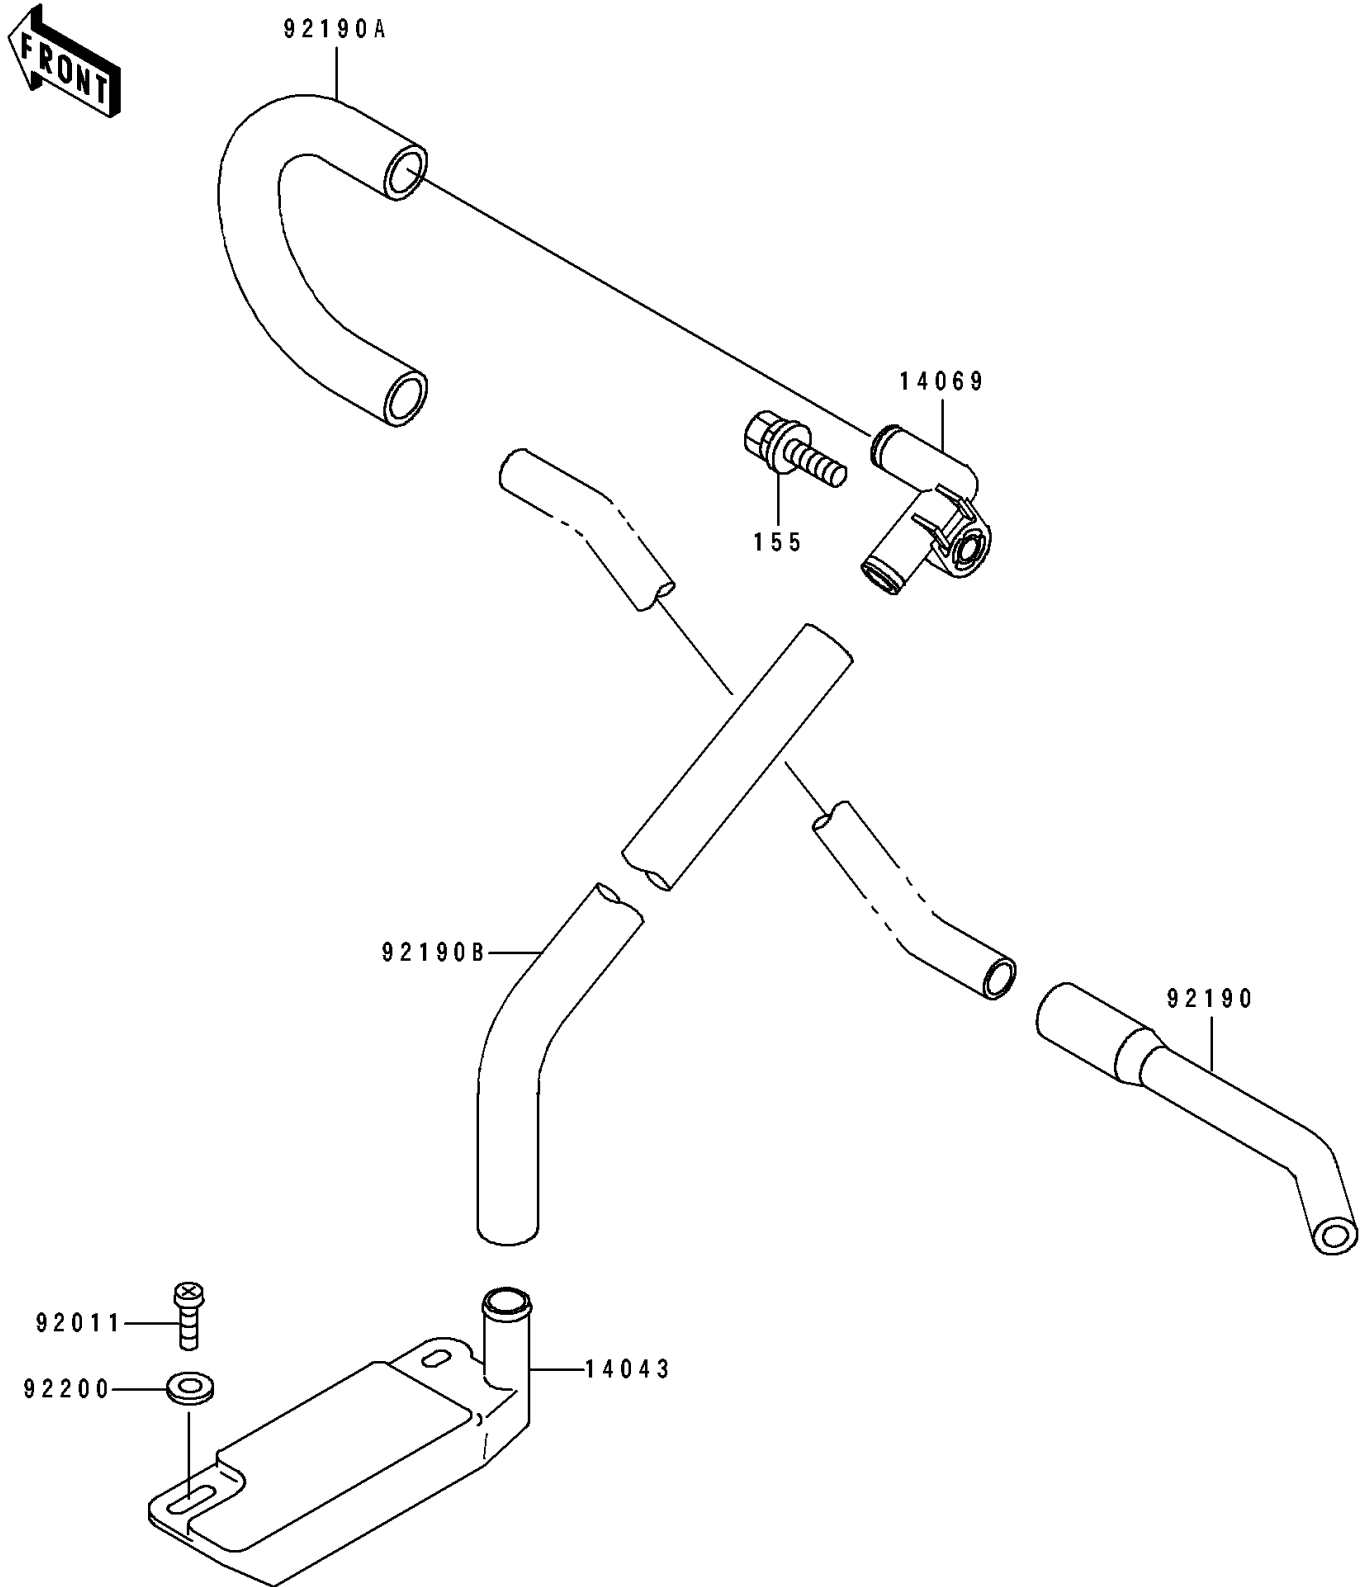

1991 550 SX

PARTS DIAGRAM

Bilge System

F3145

1991 550 SX

PARTS LIST

Bilge System

Kawasaki

Let the Good Times Roll®

ITEM NAME

PART NUMBER

QUANTITY
