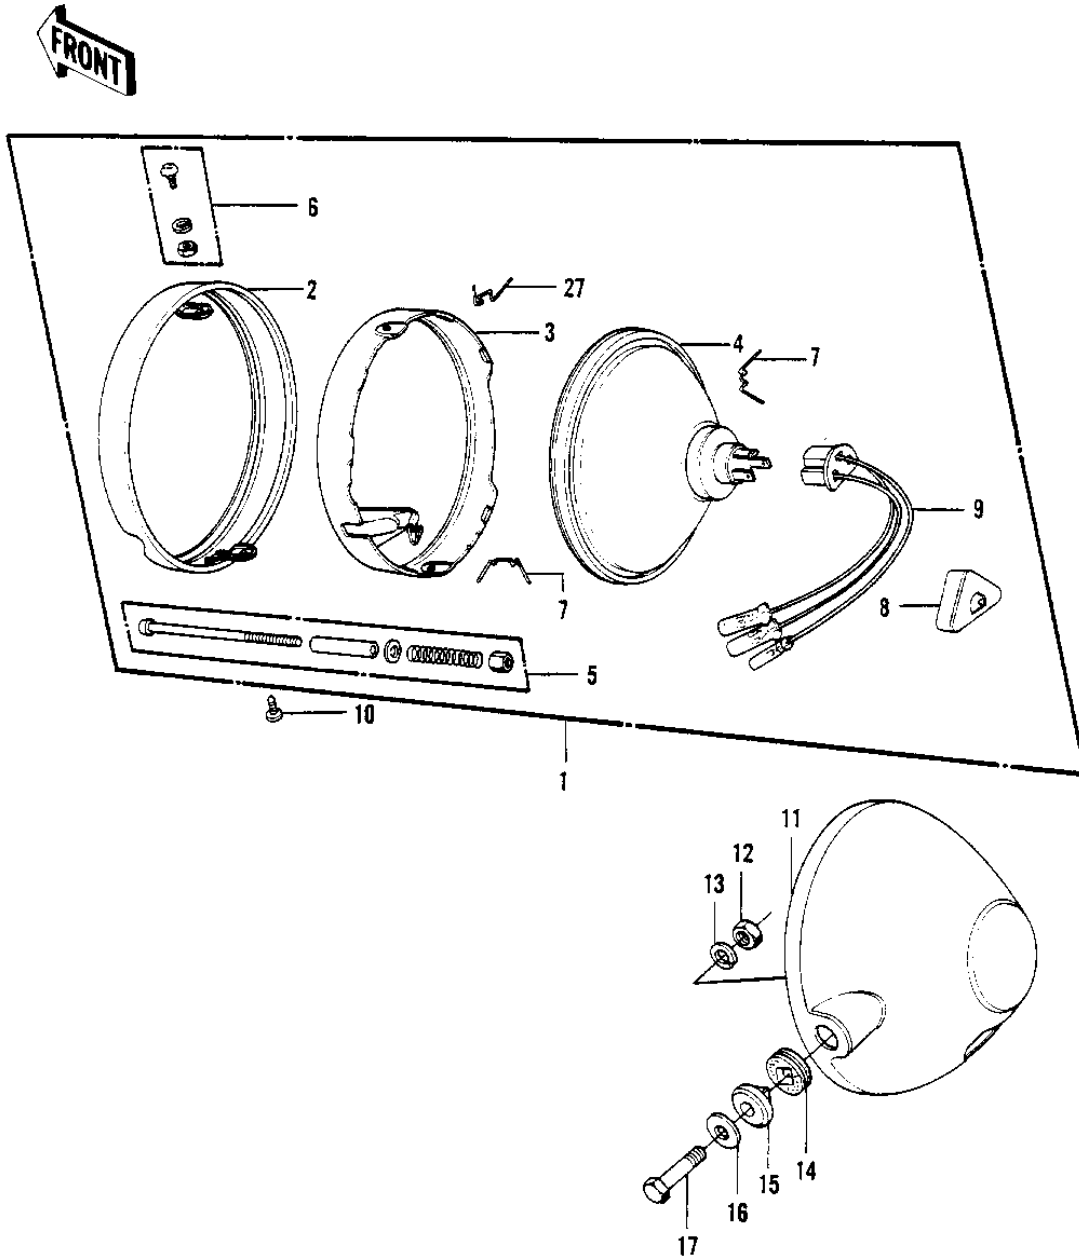

1974 G4TR-D

PARTS DIAGRAM

HEADLIGHT KV100-A7 ('74-'75)

KV 100

1974 G4TR-D

PARTS LIST

HEADLIGHT KV100-A7 ('74-'75)

ITEM NAME

PART NUMBER

QUANTITY
