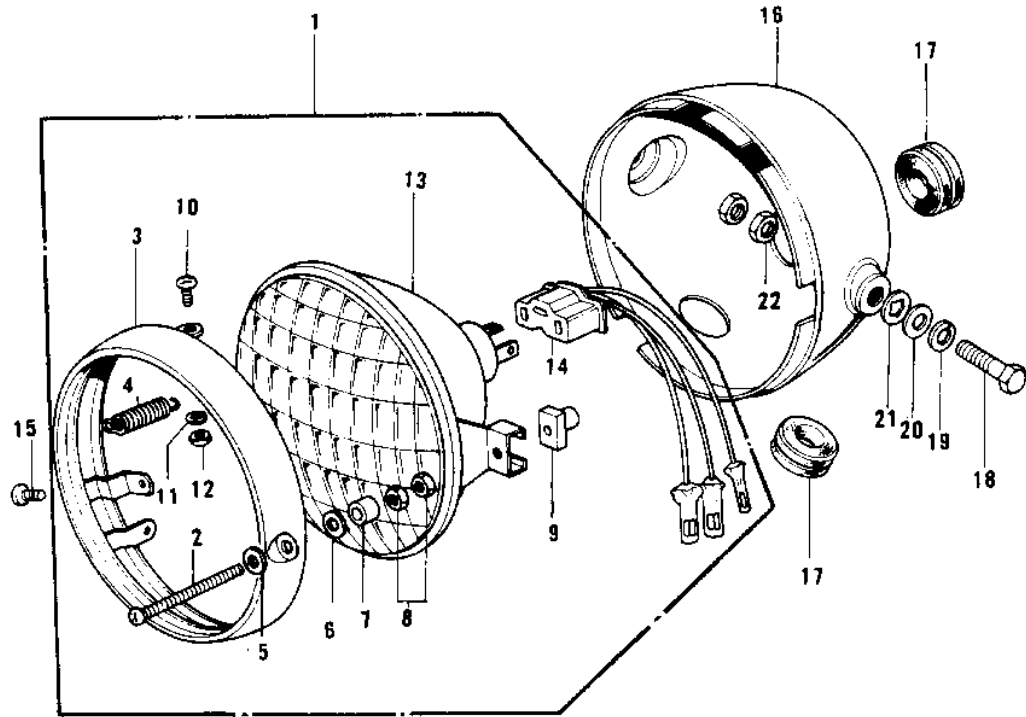

1975 G4TR-E

PARTS DIAGRAM

HEADLIGHT G4TR-D/E ('74-'75)

G4TR-I

1975 G4TR-E

PARTS LIST

HEADLIGHT G4TR-D/E ('74-'75)

ITEM NAME	PART NUMBER	QUANTITY
LAMP UNIT HEAD (Ref # 1)	23003-009	1
SCREW ADJUST (Ref # 2)	23019-013	1
RIM HEAD LAMP (Ref # 3)	23006-020	1
SPRING LENS FITTING (Ref # 4)	23014-008	2
WASHER-FOCUS ADJUST (Ref # 5)	23021-008	1
WASHER ADJUST (Ref # 6)	23021-007	1
WASHER FITTING (Ref # 7)	23058-001	1
NUT ADJUST (Ref # 8)	23020-013	2
NUT ADJUST (Ref # 9)	23020-012	1
SCREW FITTING (Ref # 10)	23019-014	2
WASHER SPRING 4MM (Ref # 11)	461F0400	2
NUT,4MM (Ref # 12)	311B0400	2
SEALED BEAM UNIT (Ref # 13)	23007-023	1
SOCKET ASSY,HD LIGHT (Ref # 14)	23008-044	1
SCREW OVL CNTSNK 5X8 (Ref # 15)	222E0508A	1
BODY,HEAD LAMP,BLACK (Ref # 16)	23005-051-21	1
GROMMET (Ref # 17)	23023-011	2
BOLT,HEX HEAD,10X25 (Ref # 18)	92007-045	2
WASHER SPRING 10MM (Ref # 19)	461F1000	2
WASHER PLAIN 10MM (Ref # 20)	411B1000	2
WASHER LOCK 10MM (Ref # 21)	463H1000	2
NUT 10MM (Ref # 22)	92016-027	2