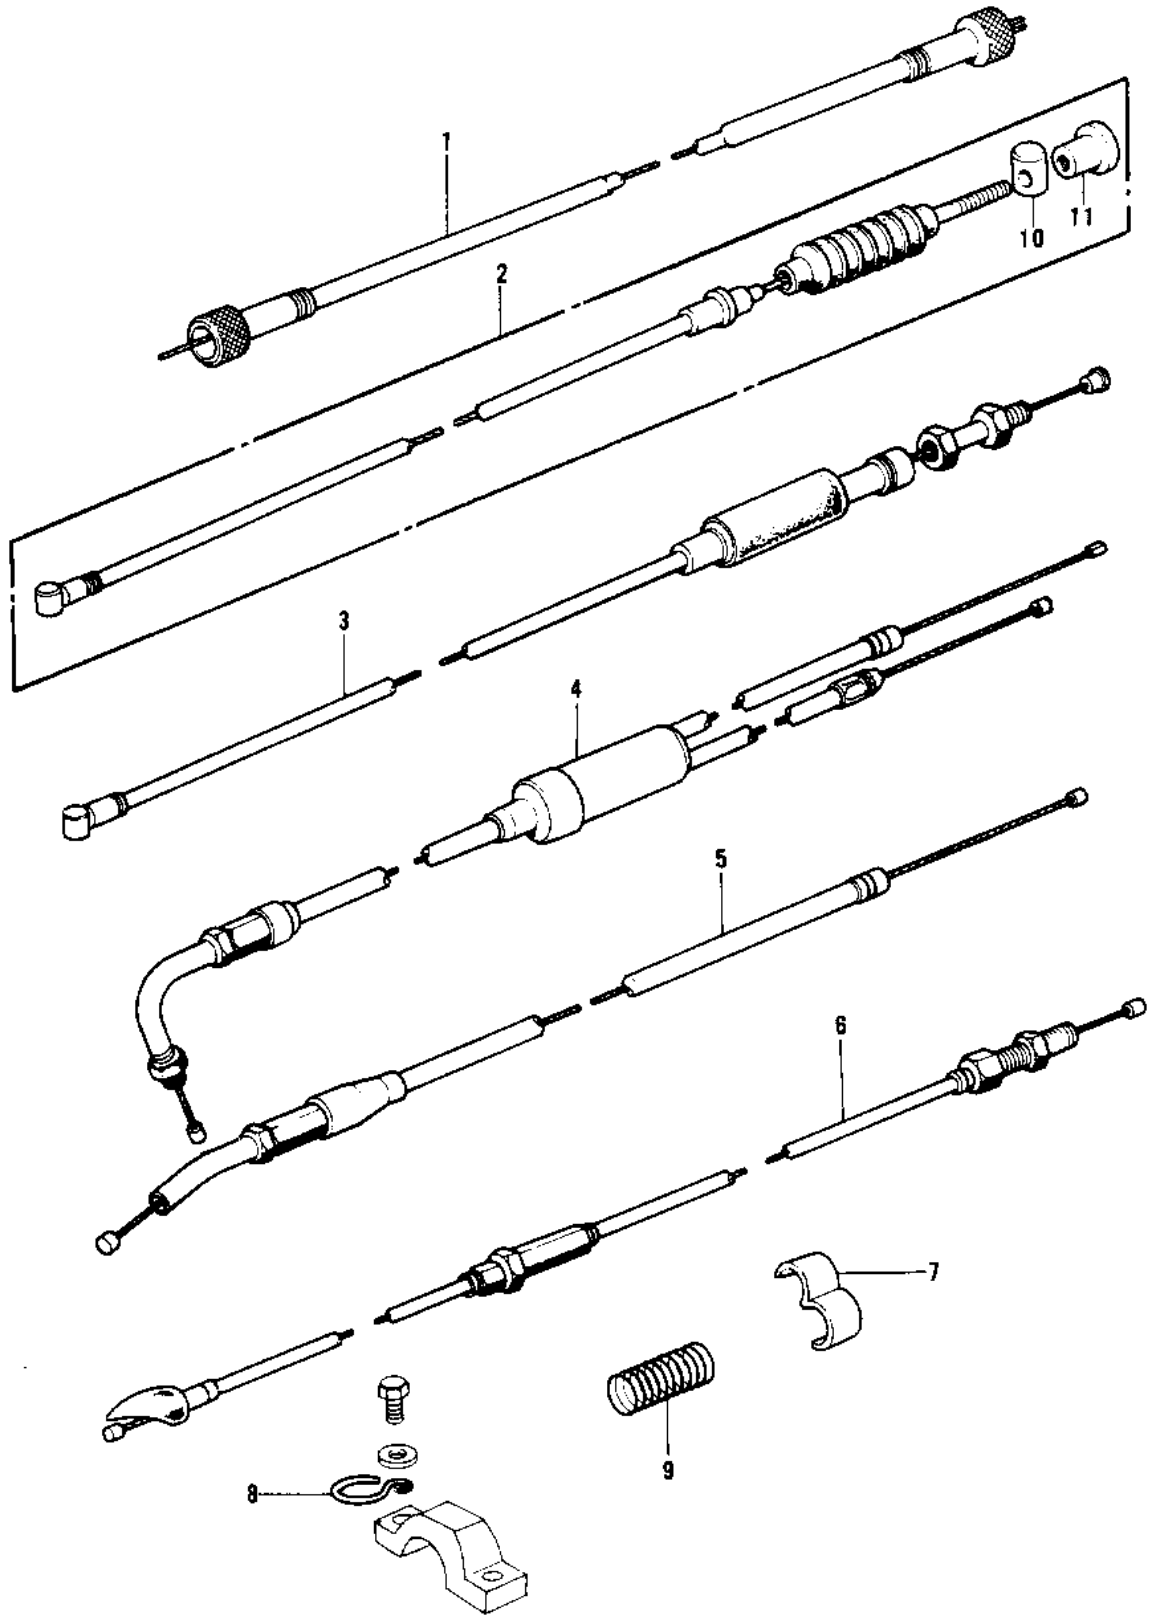

1972 G4TR-B

PARTS DIAGRAM

CABLES ('74-'75)

1972 G4TR-B

PARTS LIST

CABLES ('74-'75)

ITEM NAME	PART NUMBER	QUANTITY
CABLE,SPEEDOMETER (Ref # 1)	54001-039	
CABLE,SPEEDOMETER (Ref # 1)	54001-053	
CABLE-FRONT BRAKE (Ref # 2)	54005-065	
CABLE,CLUTCH (Ref # 3)	54011-061	
CABLE,CLUTCH (Ref # 3)	54011-1042	
CABLE,CLUTCH (Ref # 3)	54011-1042	
CABLE,COMBINATION (Ref # 4)	54012-105	
CABLE,THROTTLE CONTRL (Ref # 4)	54012-116	
CABLE,STARTER (Ref # 5)	54017-066	
CABLE-CHANGE (Ref # 6)	54023-002	
CABLE,CHANGE (Ref # 6)	54023-003	
CLAMP-CABLE (Ref # 7)	92037-069	
CLAMP-CABLE (Ref # 8)	92037-075	
SPRING-CABLE (Ref # 9)	54025-003	
SPRING,COIL (Ref # 9)	54025-004	
JOINT-BRAKE ROD (Ref # 10)	92043-082	
NUT-BRAKE ROD ADJUST (Ref # 11)	92015-052	