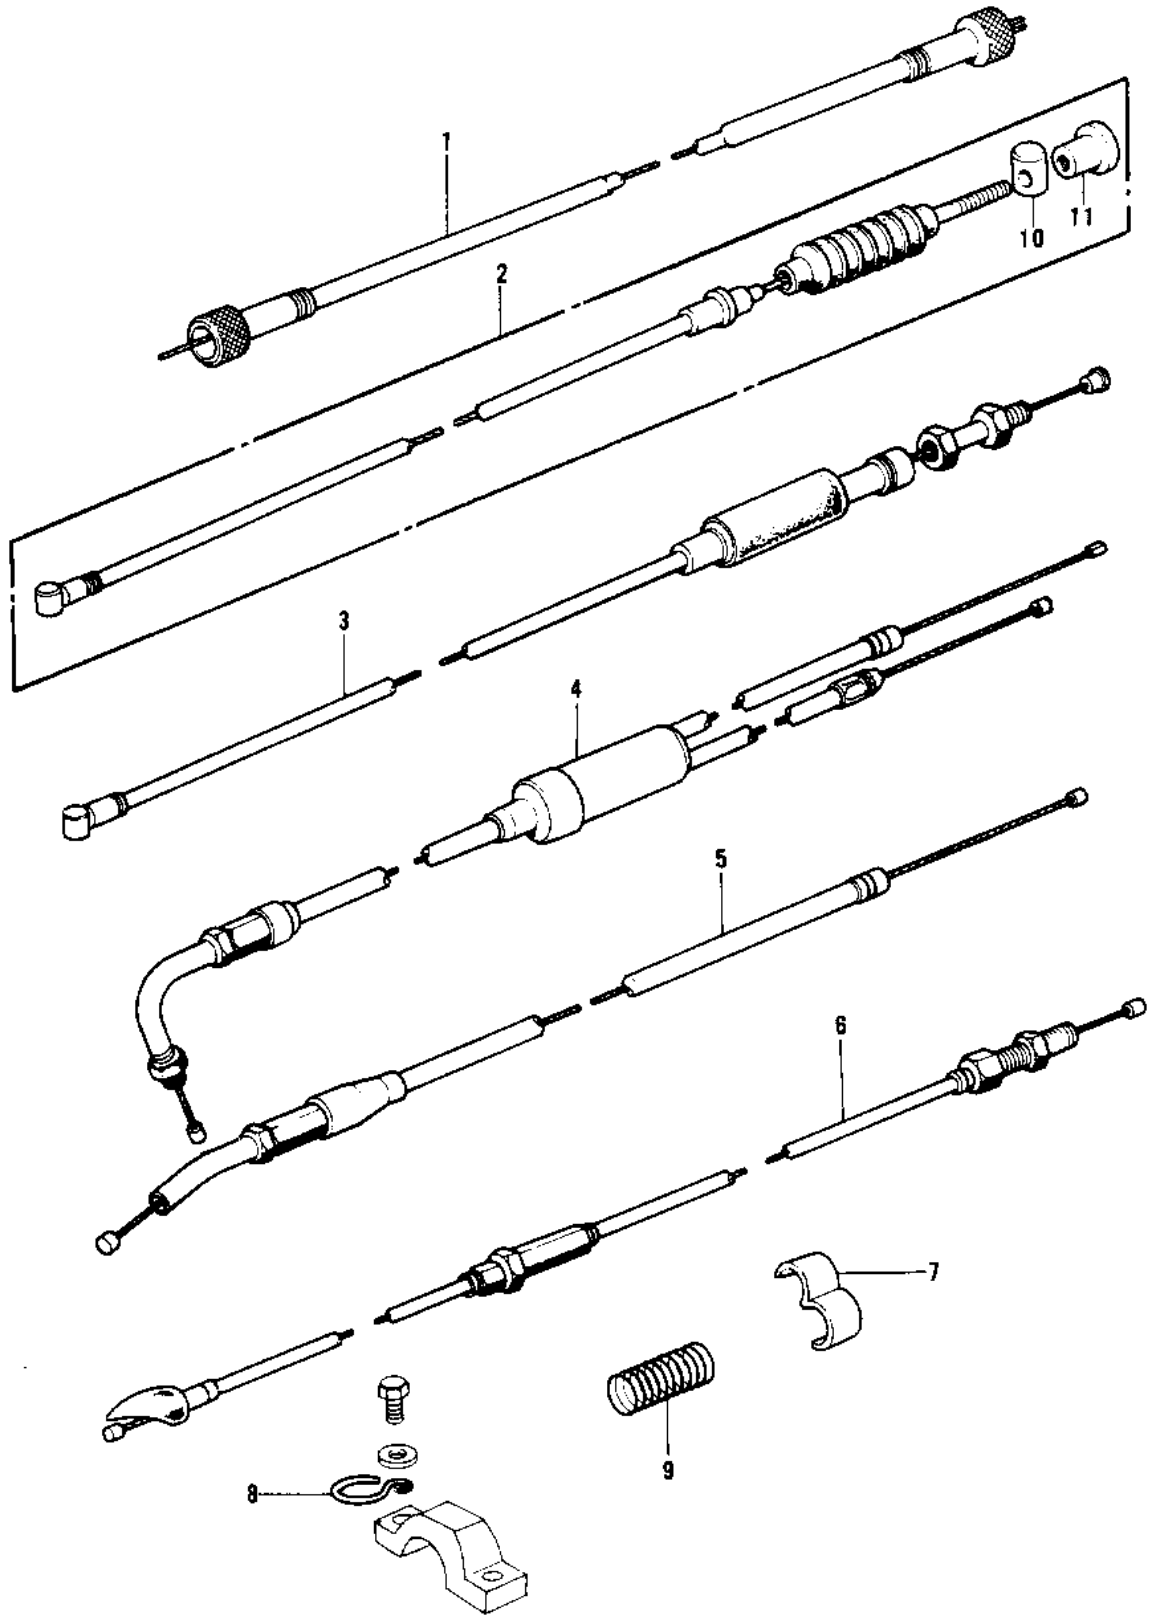

1971 G4TR-A

PARTS DIAGRAM

CABLES ('74-'75)

1971 G4TR-A

PARTS LIST

CABLES ('74-'75)

Kawasaki

Let the Good Times Roll®

ITEM NAME

PART NUMBER

QUANTITY
