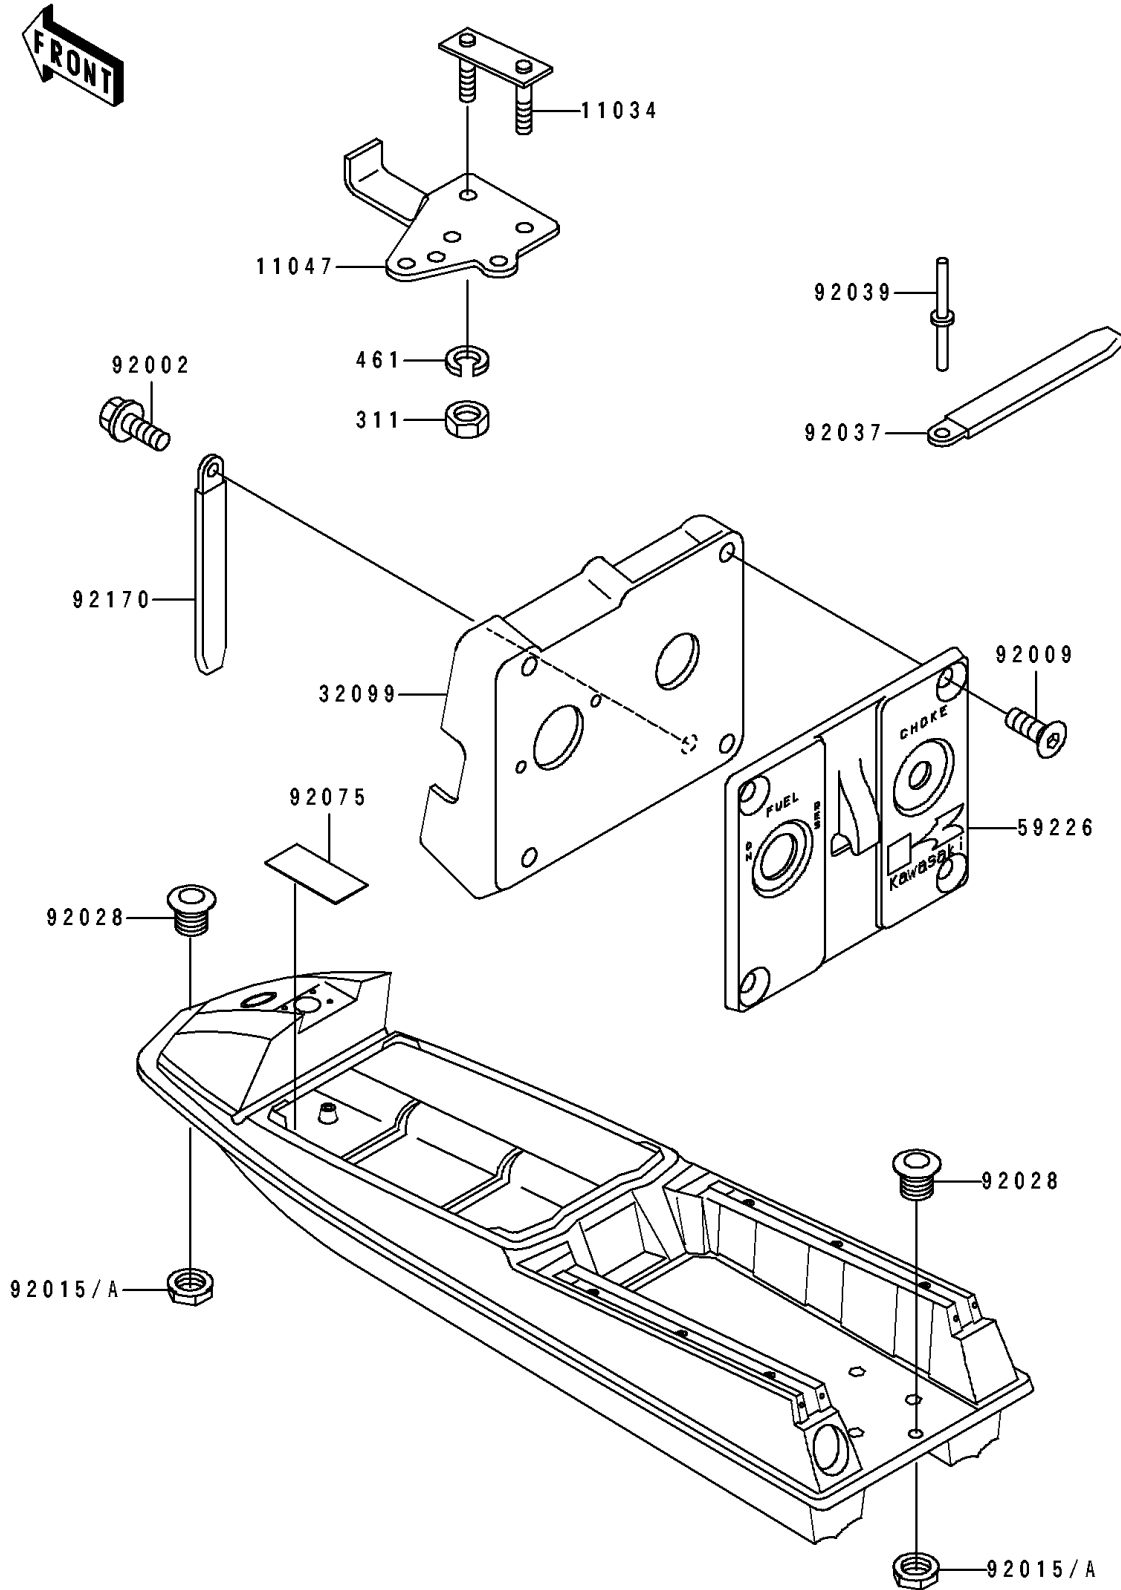

1991 550 SX

PARTS DIAGRAM

Hull Fittings

F3143

1991 550 SX

PARTS LIST

Hull Fittings

Kawasaki

Let the Good Times Roll®

ITEM NAME

PART NUMBER

QUANTITY
