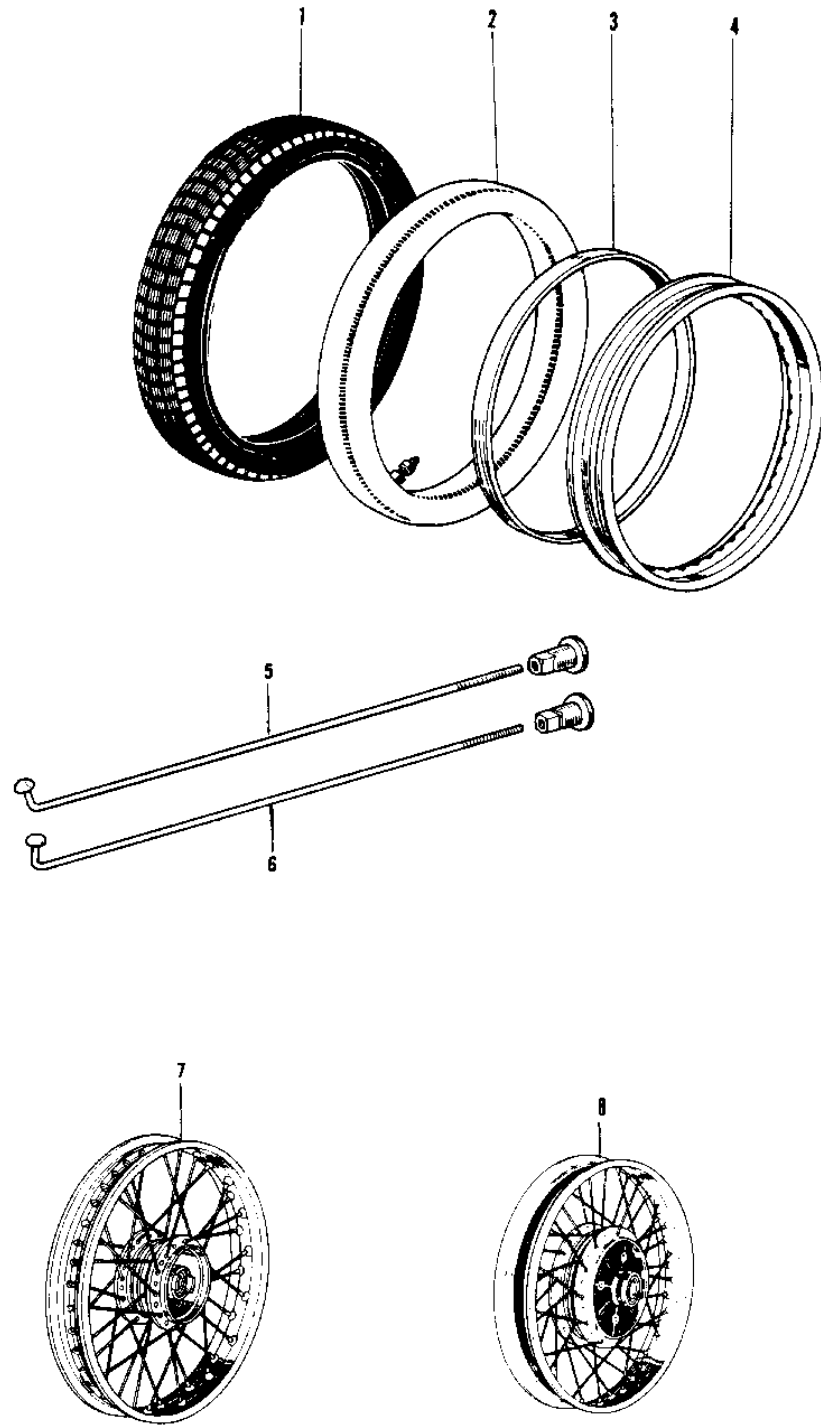

1971 G4TR-A

PARTS DIAGRAM

WHEELS/TIRES ('74-'75)

1971 G4TR-A

PARTS LIST

WHEELS/TIRES ('74-'75)

Kawasaki

Let the Good Times Roll®

ITEM NAME

PART NUMBER

QUANTITY
