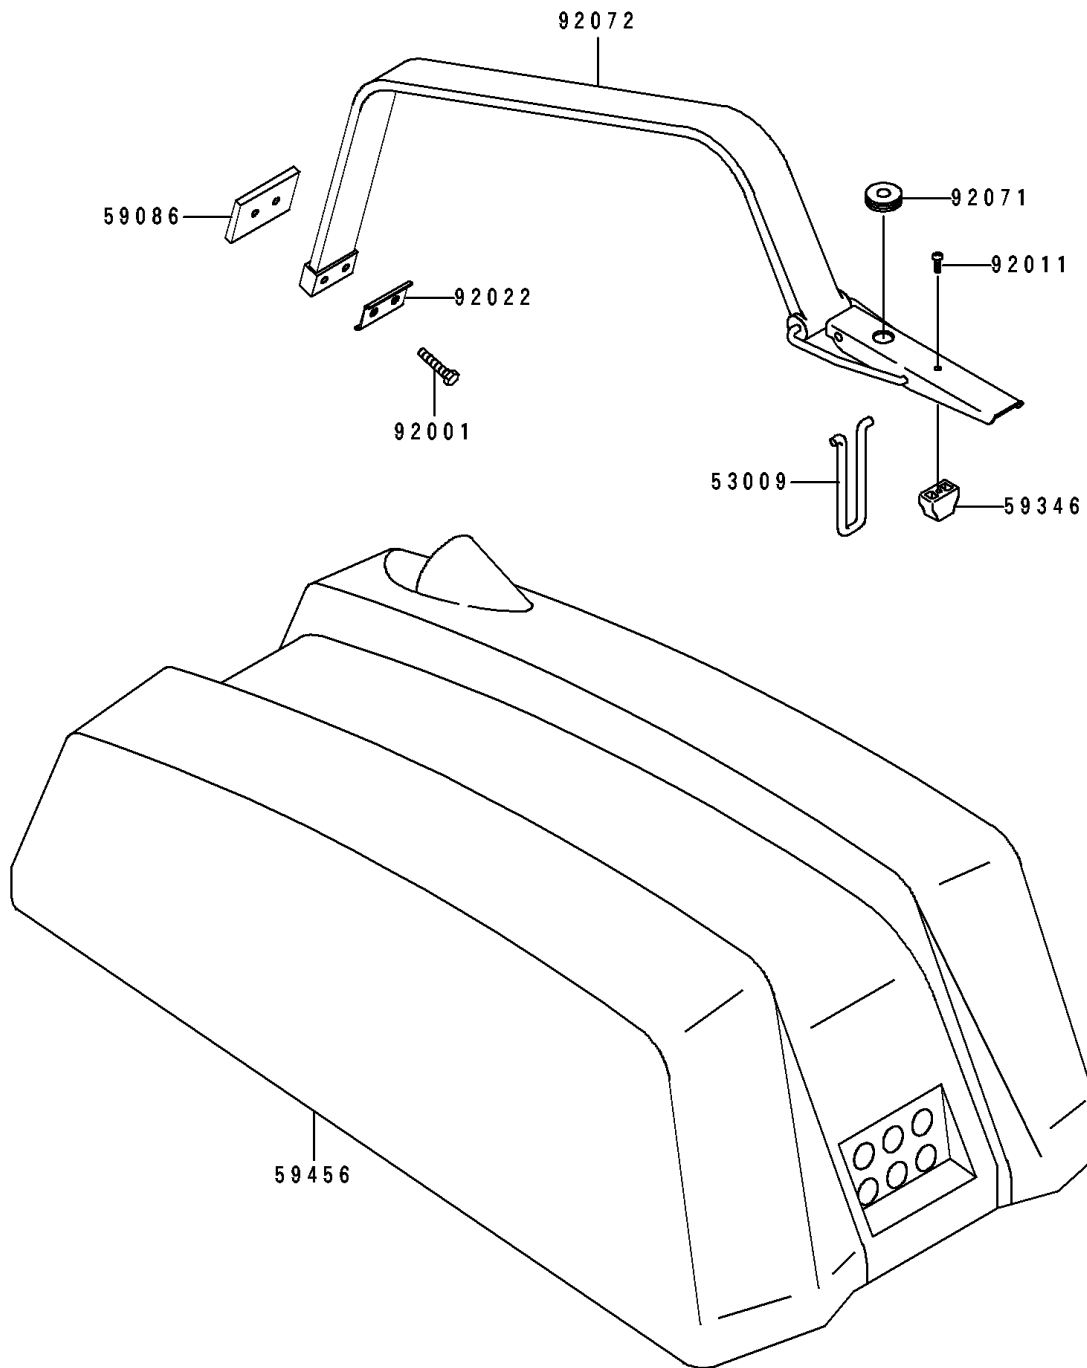

1993 550 SX

PARTS DIAGRAM

Engine Hood

F3142

1993 550 SX

PARTS LIST

Engine Hood

Kawasaki

Let the Good Times Roll®

ITEM NAME

PART NUMBER

QUANTITY
