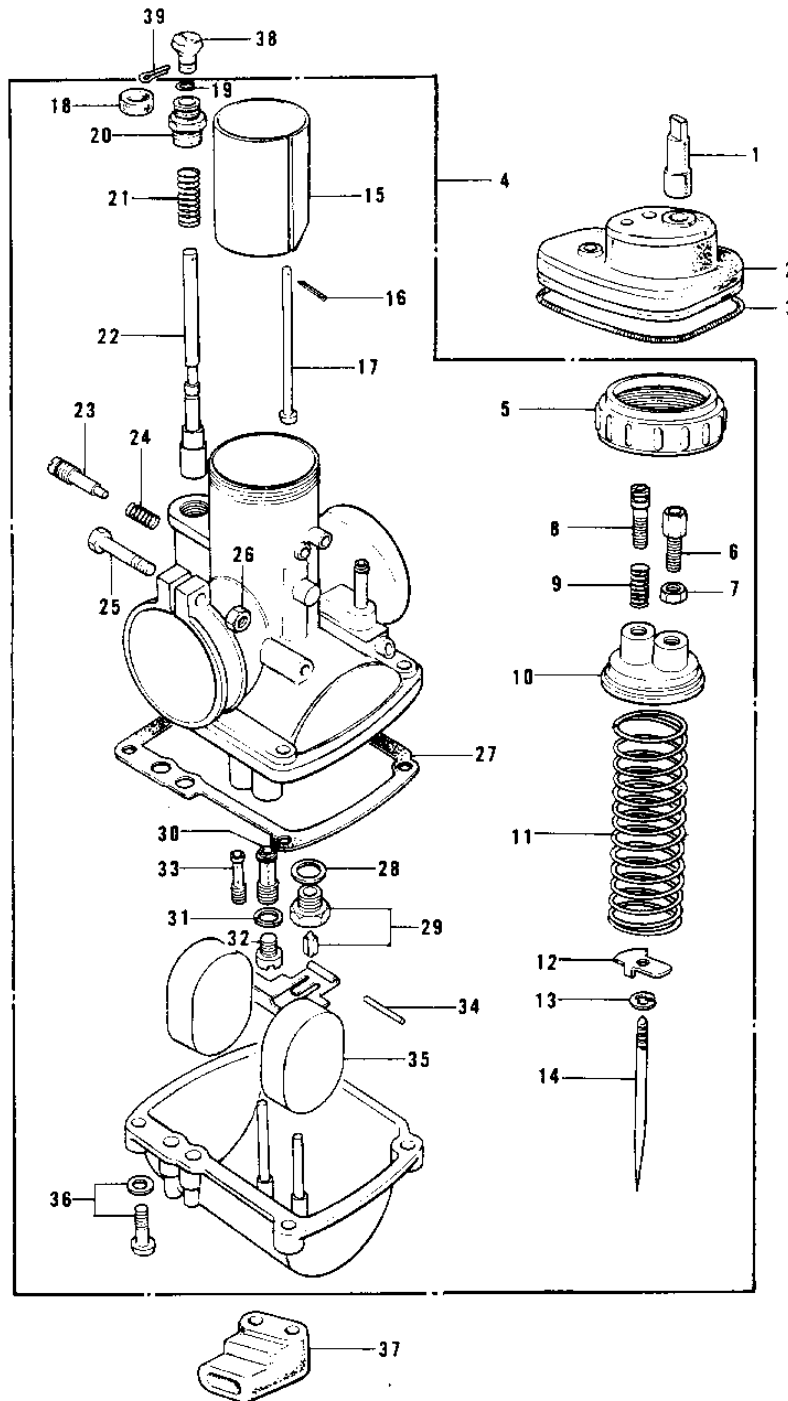

1970 Trail Boss

PARTS DIAGRAM

CARBURETOR G4TR-E, KV100-A7 ('74-'75)

G4TR-E, KV100-A7

1970 Trail Boss

PARTS LIST

CARBURETOR G4TR-E,KV100-A7 ('74-'75)

ITEM NAME	PART NUMBER	QUANTITY
PLUG,CARBURETOR CAP (Ref # 1)	16147-001	1
CAP,CARBURETOR (Ref # 2)	14038-035	1
SPRING COIL (Ref # 3)	92081-047	1
CARBURETOR ASSY (Ref # 4)	16001-233	1
CAP MIXING CHAMBER (Ref # 5)	16004-010	1
CABLE ADJUSTER (Ref # 6)	16002-002	1
NUT CABLE ADJUST LOCK (Ref # 7)	16003-004	1
SCREW,THROTTLE STOP (Ref # 8)	16021-002	1
SPRING THR STOP SCREW (Ref # 9)	16022-005	1
TOP MIXING CHAMBER (Ref # 10)	16005-005	1
SPRING THROTTLE VALVE (Ref # 11)	16006-013	1
SPRING SEAT,THRTL TL (Ref # 12)	16007-020	1
CIRCLIP (Ref # 13)	16008-010	1
JET NEEDLE 4EJ7 (Ref # 14)	16009-059	1
VALVE,THROTTLE CA2.0 (Ref # 15)	16025-057	1
PIN COTTER 1.2X10 (Ref # 16)	550D1210	1
ROD,THROTTLE VLV STP (Ref # 17)	16024-012	1
CAP,STARTER PLUNGER (Ref # 18)	16036-012	1
CIRCLIP (Ref # 19)	92037-1077	1
CAP STARTER PLUNGER (Ref # 20)	16012-010	1
SPRING,STARTER PLUNGR (Ref # 21)	16013-010	1
PLUNGER,STARTER (Ref # 22)	16016-012	1
SCREW PILOT AIR ADJUST (Ref # 23)	16014-002	1
SPRING-THR STOP SCREW (Ref # 24)	16022-007	1
SCREW CLAMP (Ref # 25)	16010-004	1
NUT 6MM (Ref # 26)	311B0600	1
GASKET,FLOAT CHAMBER (Ref # 27)	16019-021	1
WASHER VALVE SEAT (Ref # 28)	16029-002	1
FLOAT VALVE ASSY (Ref # 29)	16030-001	1

1970 Trail Boss

PARTS LIST

CARBURETOR G4TR-E,KV100-A7 ('74-'75)

ITEM NAME	PART NUMBER	QUANTITY
NEEDLE JET O-4 (Ref # 30)	16017-081	1
WASHER MAIN JET (Ref # 31)	16034-001	1
PILOT JET #17.5 ISO (Ref # 33)	92064-020	1
FLOAT PIN (Ref # 34)	16032-003	1
FLOAT (Ref # 35)	16031-015	1
SCREW-FLOAT CHAMBER (Ref # 36)	16033-012	4
GROMMET,OVER FLOW (Ref # 37)	16136-007	1
KNOB,CARBURETOR (Ref # 38)	92077-022	1
PIN COTTER 1.6X15 (Ref # 39)	550D1615	1