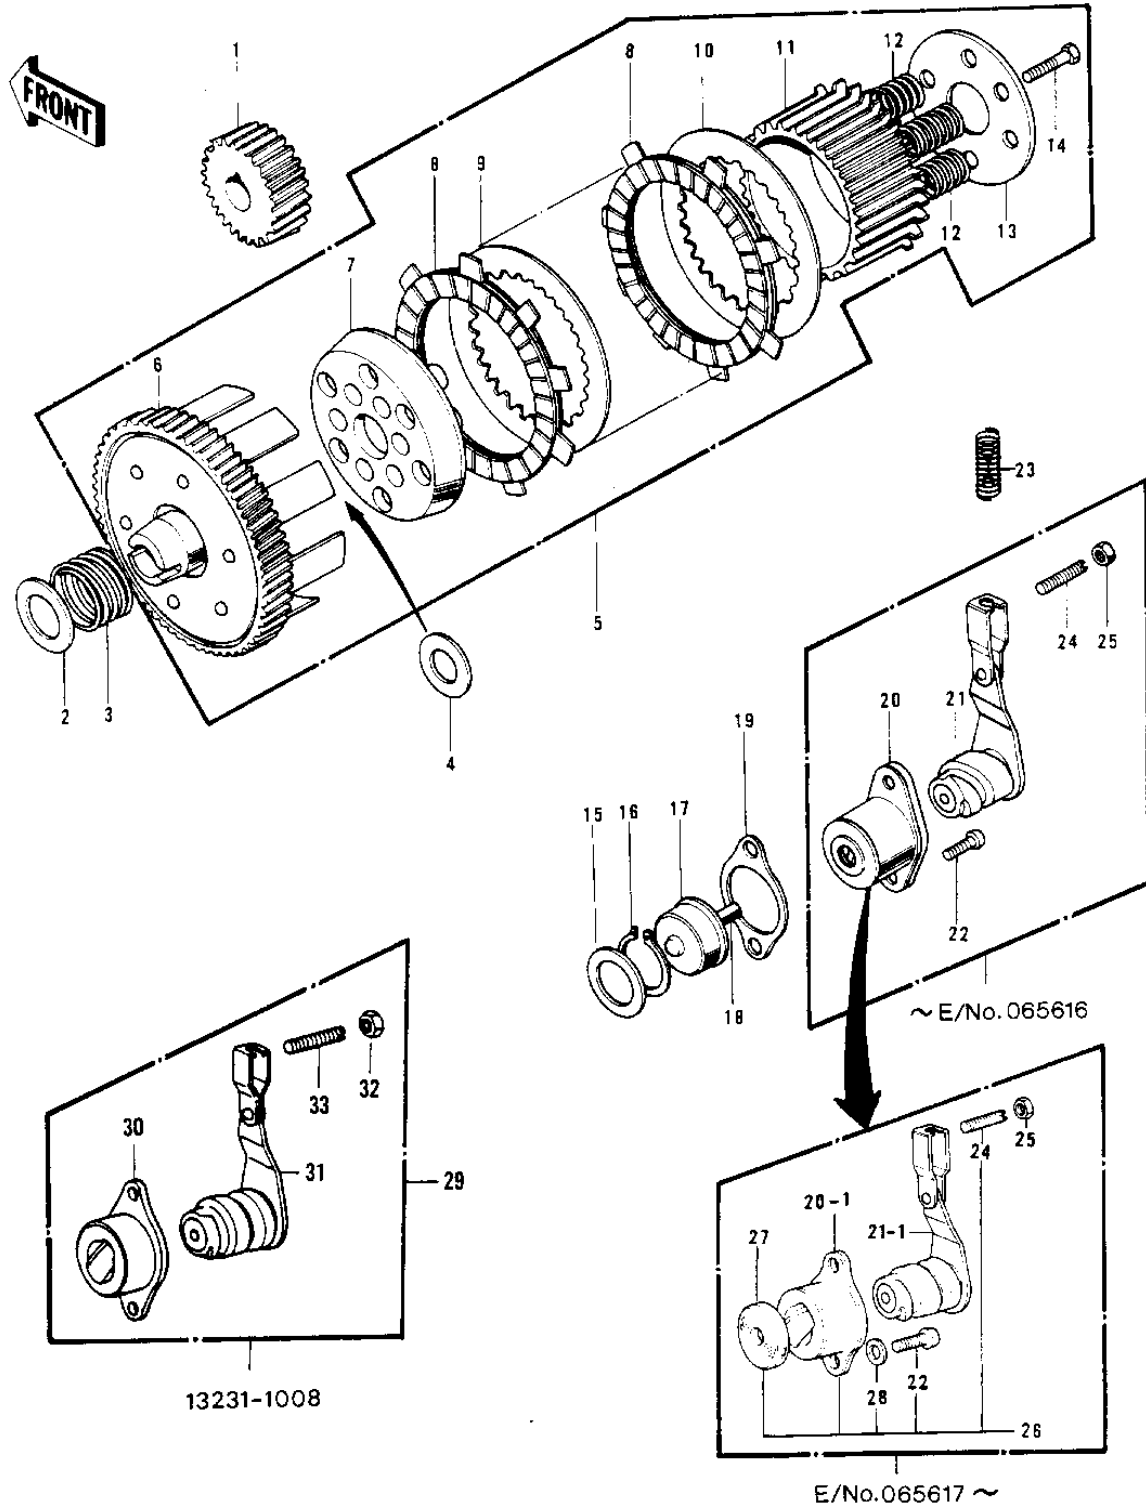

## PARTS DIAGRAM

### CLUTCH ('74-'75)

13231-1008

~ E/No.065616

E/No.065617 ~

## PARTS LIST

### CLUTCH ('74-'75)

**Kawasaki**

Let the Good Times Roll®

**ITEM NAME**

**PART NUMBER**

**QUANTITY**

---