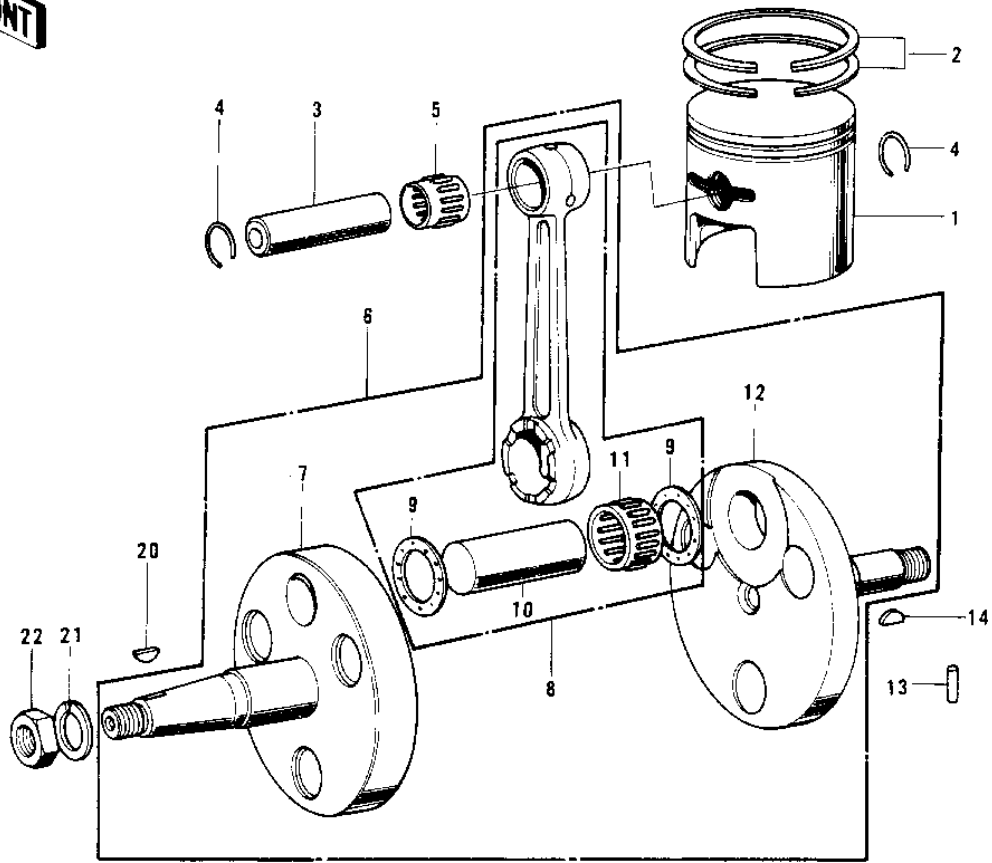

1971 G4TR-A

PARTS DIAGRAM

CRANKSHAFT/PISTON/ROTARY VALVE ('74-'75)

1971 G4TR-A

PARTS LIST

CRANKSHAFT/PISTON/ROTARY VALVE ('74-'75)

ITEM NAME

PART NUMBER

QUANTITY
