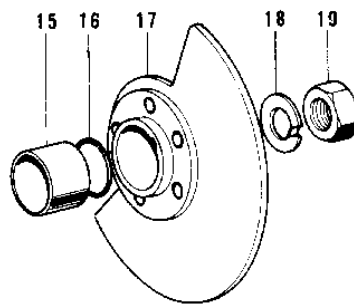

1971 G4TR-A

PARTS DIAGRAM

CRANKSHAFT/PISTON/ROTARY VALVE ('74-'75)

1971 G4TR-A

PARTS LIST

CRANKSHAFT/PISTON/ROTARY VALVE ('74-'75)

ITEM NAME

PART NUMBER

QUANTITY
