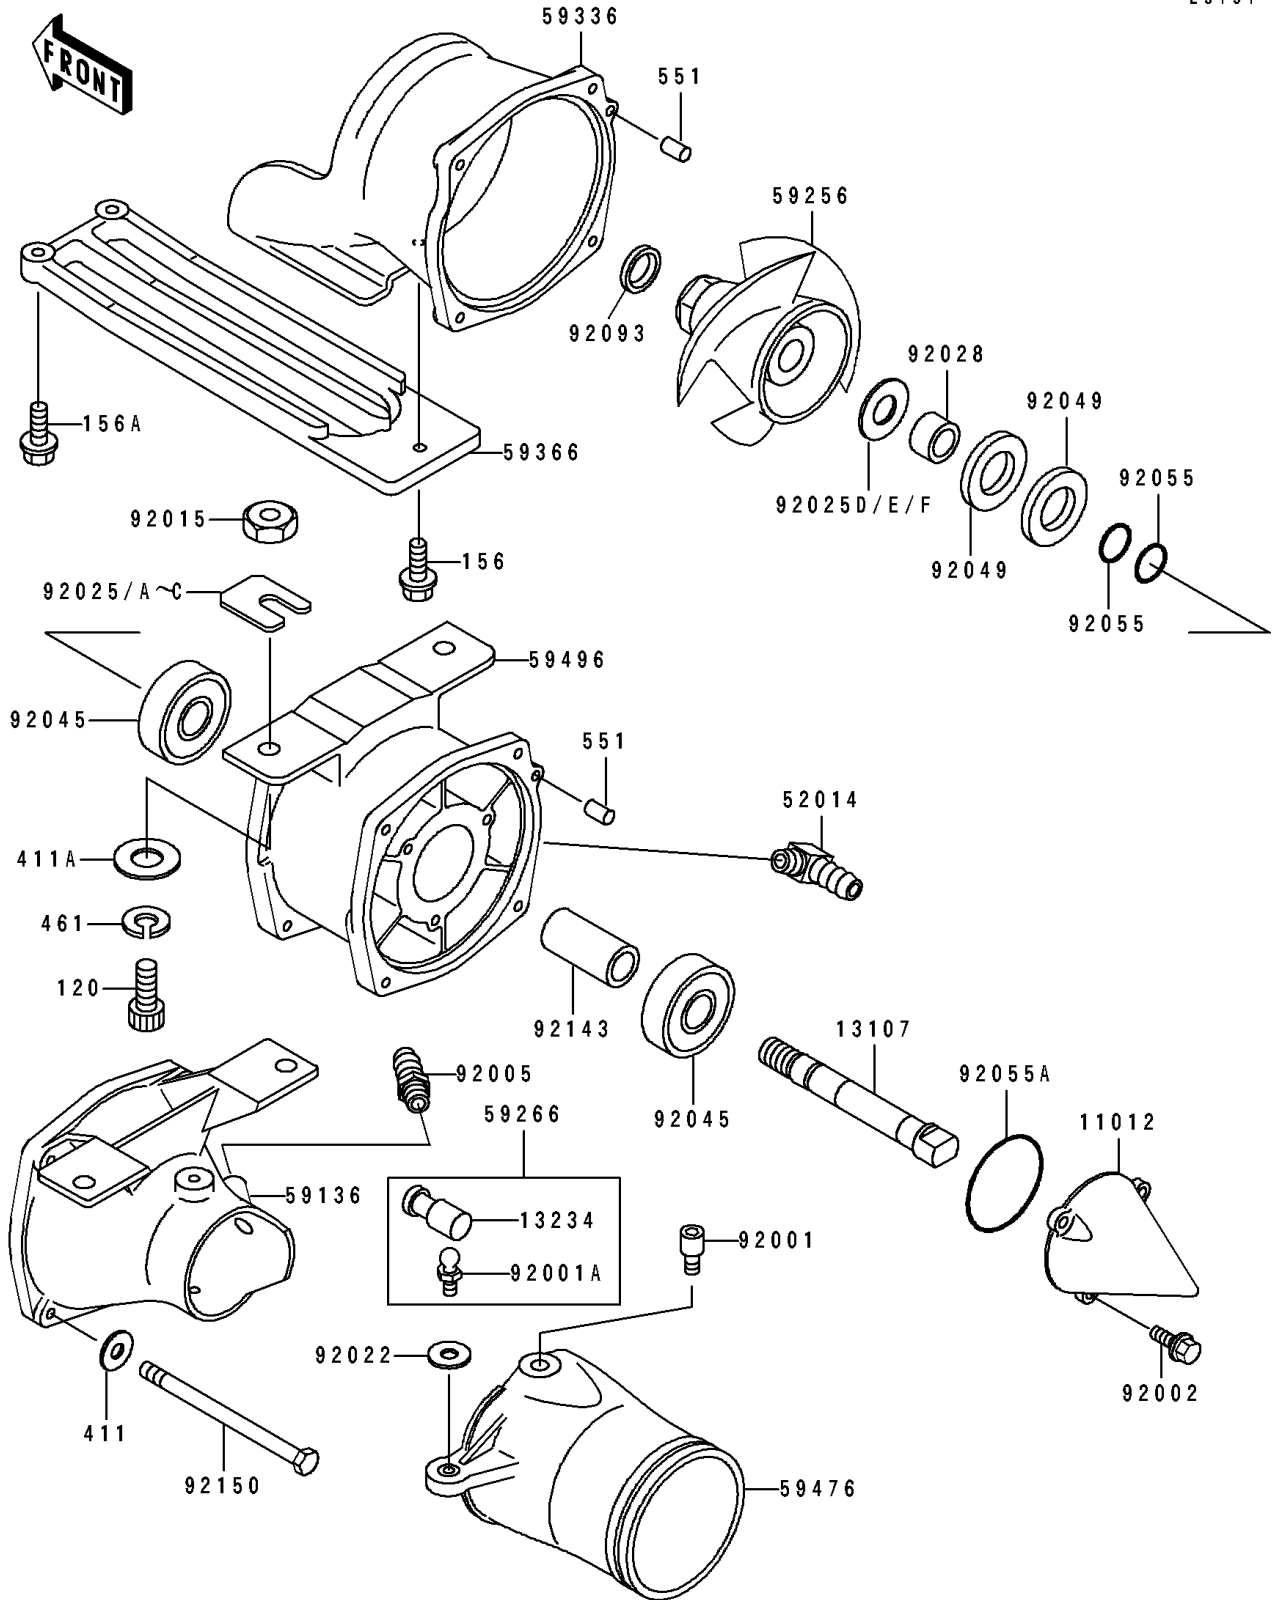

1993 550 SX

PARTS DIAGRAM

Jet Pump

E3191

1993 550 SX

PARTS LIST

Jet Pump

ITEM NAME

PART NUMBER

QUANTITY
