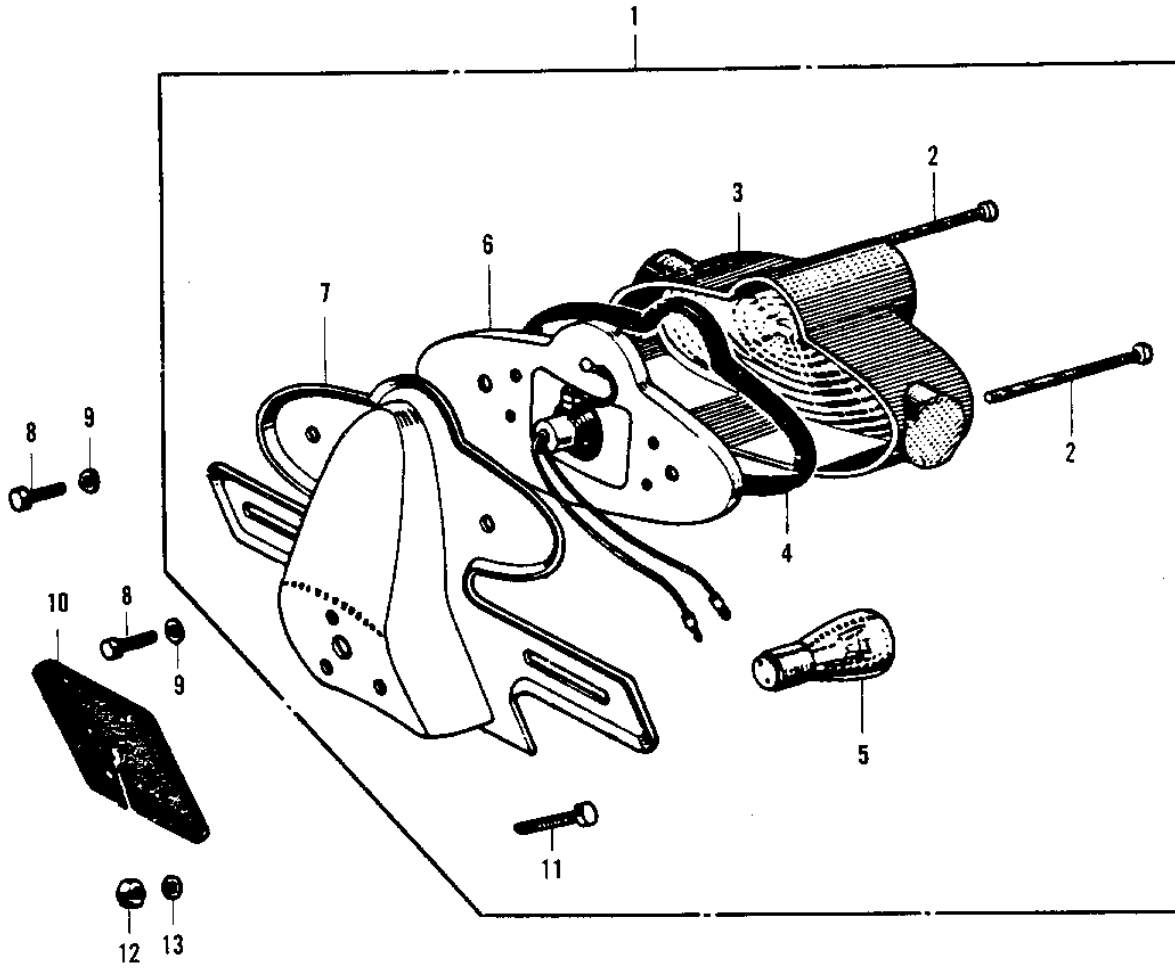

1970 Trail Boss

PARTS DIAGRAM

TAILLIGHT G4TR/A ('70-'73)

G4TR.

1970 Trail Boss

PARTS LIST

TAILLIGHT G4TR/A ('70-'73)

ITEM NAME	PART NUMBER	QUANTITY
LAMP ASSY-TAIL,BLACK (Ref # 1)	23024-019-21	1
SCREW PAN HEAD 4X50 (Ref # 2)	220E0450	2
LENS TAIL LAMP (Ref # 3)	23026-010	1
GASKET TAIL LAMP (Ref # 4)	23028-008	1
BULB 6V 3/21CP (Ref # 5)	92069-023	1
SOCKET TAIL LAMP (Ref # 6)	23027-009	1
BKT LICENSE PLT BLACK (Ref # 7)	23036-007-10	1
BKT LICENSE PLT (Ref # 7)	23036-002	X
BOLT HEX HEAD 5X10 (Ref # 8)	110B0510	2
WASHER SPRING 5MM (Ref # 9)	461F0500	2
DAMPER-TAIL LAMP SHCK (Ref # 10)	35039-005	1
BOLT-UPSET (Ref # 11)	112G0630	3
NUT 6MM (Ref # 12)	312B0600	3
WASHER 6.5X20X1.6T (Ref # 13)	92022-125	3