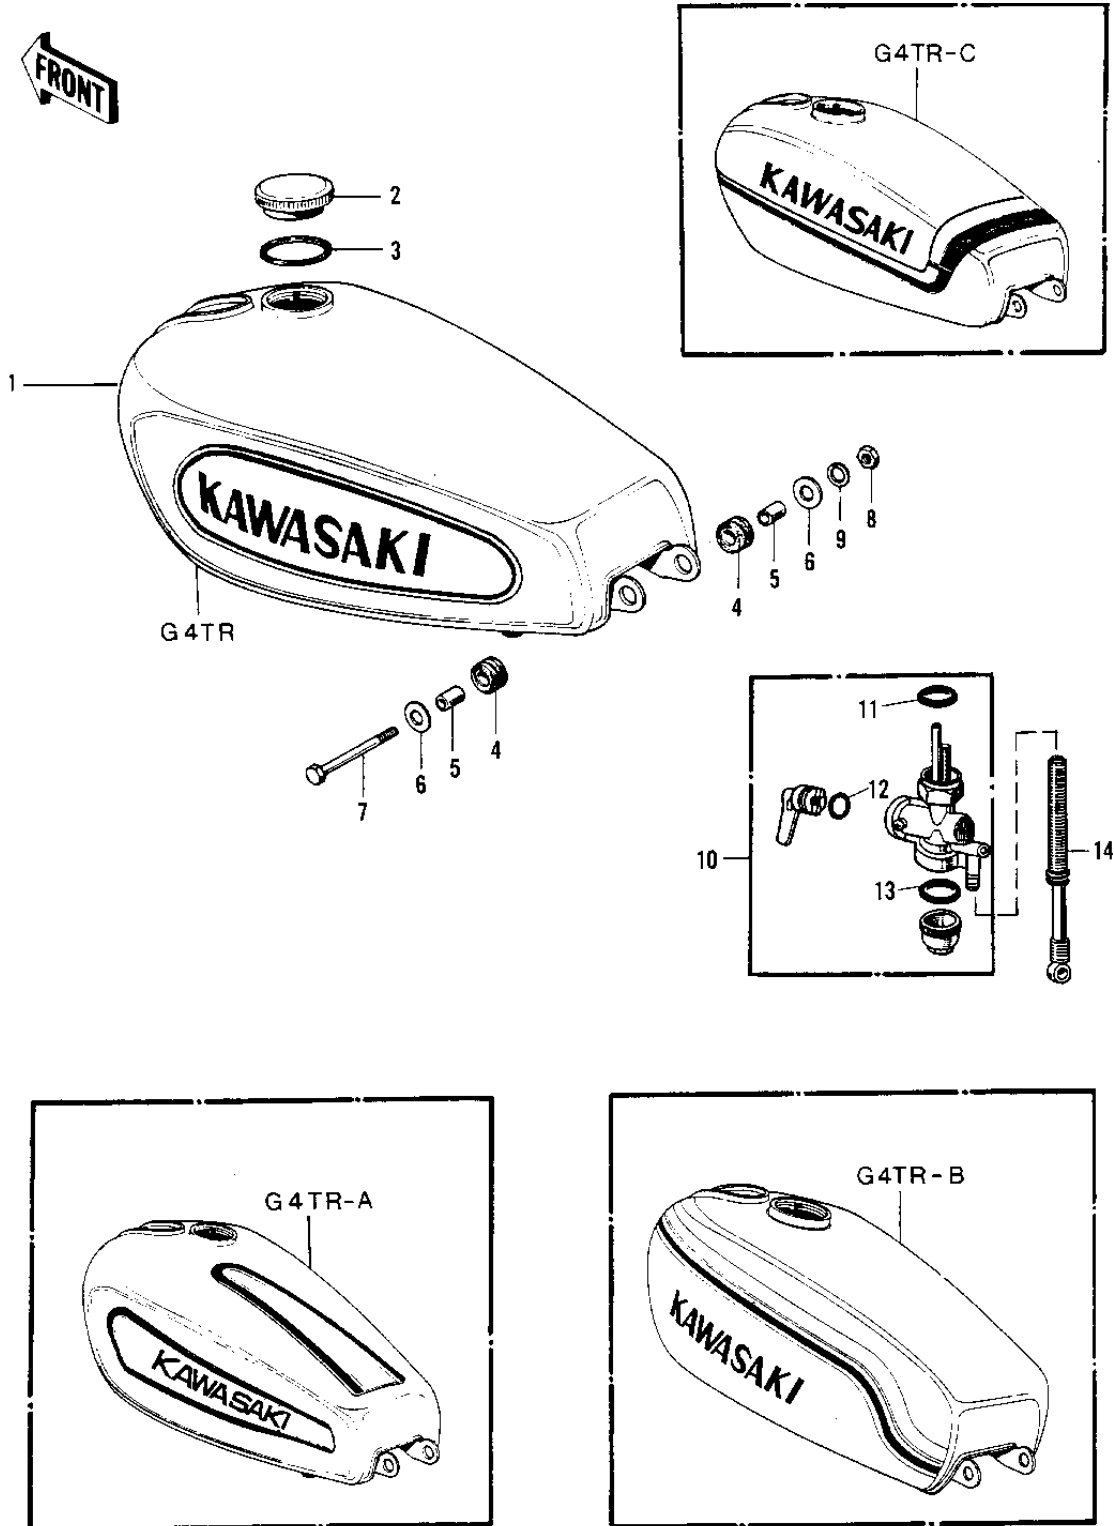

1971 G4TR-A

PARTS DIAGRAM

FUEL TANK ('70-'73)

1971 G4TR-A

PARTS LIST

FUEL TANK ('70-'73)

Kawasaki

Let the Good Times Roll®

ITEM NAME

PART NUMBER

QUANTITY
