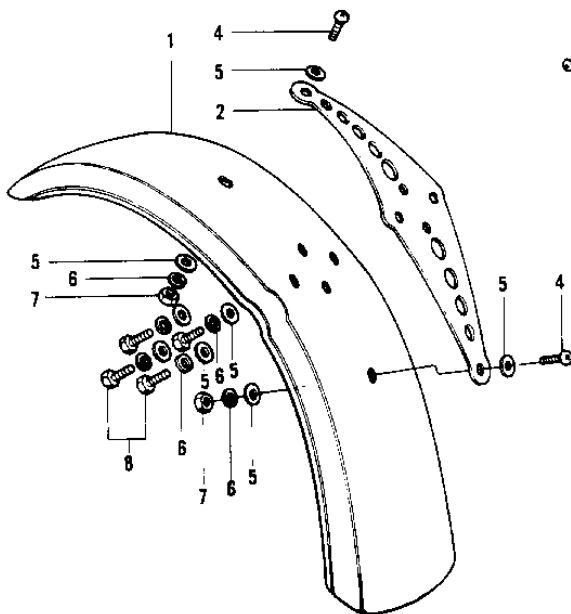

1970 Trail Boss

PARTS DIAGRAM

FENDERS G4TR-B/C ('70-'73)

G4TR-B

G4TR-C

G4TR-B

1970 Trail Boss

PARTS LIST

FENDERS G4TR-B/C ('70-'73)

| ITEM NAME | PART NUMBER | QUANTITY |
|----------------------------------|-------------|----------|
| FENDER-FR (Ref # 1) | 35004-069 | 1 |
| FENDER-FR (Ref # 1) | 35004-070 | 1 |
| PLATE FRONT FENDER (Ref # 2) | 35013-003 | 1 |
| PLATE-FRONT FENDER (Ref # 2) | 35013-011 | 1 |
| BRACKET FRONT FENDER (Ref # 3) | 35012-010 | 1 |
| BRACKET-FRONT FENDER (Ref # 3-1) | 35012-017 | 1 |
| SCREW PAN HEAD 6X10 (Ref # 4) | 220E0610 | 2 |
| WASHER PLAIN 6MM (Ref # 5) | 411B0600 | 8 |
| WASHER SPRING 6MM (Ref # 6) | 461F0600 | 6 |
| NUT 6MM (Ref # 7) | 312B0600 | 2 |
| BOLT-UPSET,6X12 (Ref # 8) | 112G0612 | 6 |
| BOLT-UPSET,6X12 (Ref # 8) | 112G0612 | 4 |
| BOLT 6X22 (Ref # 9) | 112B0622 | 2 |
| BOLT-UPSET (Ref # 9) | 112G0630 | 4 |
| COLLAR (Ref # 10) | 92027-153 | 4 |
| DAMPER RUBBER (Ref # 11) | 92075-051 | 4 |
| WASHER 6.5X20X1.6T (Ref # 12) | 92022-125 | 4 |
| WASHER SPRING 6MM (Ref # 13) | 461F0600 | 24 |
| NUT 6MM (Ref # 14) | 311B0600 | 20 |
| NUT 6MM (Ref # 14) | 311B0600 | 24 |
| FENDER-REAR (Ref # 15) | 35022-070 | 1 |
| FENDER-RR (Ref # 15) | 35022-073 | 1 |
| GUSSET-REAR FENDER (Ref # 16) | 35034-015 | 1 |
| GUSSET-REAR FENDER (Ref # 16) | 35034-018 | 1 |
| BRACKET REAR FENDER (Ref # 17) | 35025-016 | 1 |
| BRACKET REAR FENDER (Ref # 18) | 35025-017 | 1 |
| GROMMET HARNESS 10MM (Ref # 19) | 92071-010 | 1 |
| GROMMET HARNESS 10MM (Ref # 20) | 92071-019 | 1 |
| SCREW PAN HEAD 6X14 (Ref # 21) | 220B0614 | 20 |