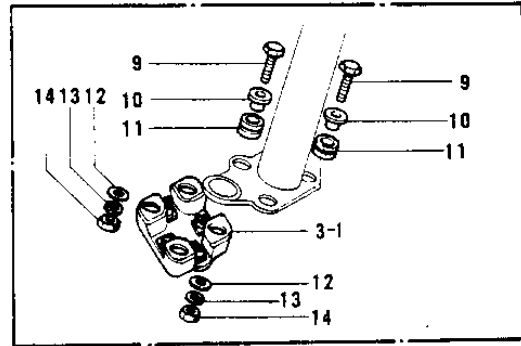

1970 Trail Boss

PARTS DIAGRAM

FENDERS G4TR-B/C ('70-'73)

G4TR-B

G4TR-C

G4TR-B

1970 Trail Boss

PARTS LIST

FENDERS G4TR-B/C ('70-'73)

| ITEM NAME | PART NUMBER | QUANTITY |
|----------------------------------|-------------|----------|
| FENDER-FR (Ref # 1) | 35004-069 | 1 |
| FENDER-FR (Ref # 1) | 35004-070 | 1 |
| PLATE FRONT FENDER (Ref # 2) | 35013-003 | 1 |
| PLATE-FRONT FENDER (Ref # 2) | 35013-011 | 1 |
| BRACKET FRONT FENDER (Ref # 3) | 35012-010 | 1 |
| BRACKET-FRONT FENDER (Ref # 3-1) | 35012-017 | 1 |
| SCREW PAN HEAD 6X10 (Ref # 4) | 220E0610 | 2 |
| WASHER PLAIN 6MM (Ref # 5) | 411B0600 | 8 |
| WASHER SPRING 6MM (Ref # 6) | 461F0600 | 6 |
| NUT 6MM (Ref # 7) | 312B0600 | 2 |
| BOLT-UPSET,6X12 (Ref # 8) | 112G0612 | 6 |
| BOLT-UPSET,6X12 (Ref # 8) | 112G0612 | 4 |
| BOLT 6X22 (Ref # 9) | 112B0622 | 2 |
| BOLT-UPSET (Ref # 9) | 112G0630 | 4 |
| COLLAR (Ref # 10) | 92027-153 | 4 |
| DAMPER RUBBER (Ref # 11) | 92075-051 | 4 |
| WASHER 6.5X20X1.6T (Ref # 12) | 92022-125 | 4 |
| WASHER SPRING 6MM (Ref # 13) | 461F0600 | 24 |
| NUT 6MM (Ref # 14) | 311B0600 | 20 |
| NUT 6MM (Ref # 14) | 311B0600 | 24 |
| FENDER-REAR (Ref # 15) | 35022-070 | 1 |
| FENDER-RR (Ref # 15) | 35022-073 | 1 |
| GUSSET-REAR FENDER (Ref # 16) | 35034-015 | 1 |
| GUSSET-REAR FENDER (Ref # 16) | 35034-018 | 1 |
| BRACKET REAR FENDER (Ref # 17) | 35025-016 | 1 |
| BRACKET REAR FENDER (Ref # 18) | 35025-017 | 1 |
| GROMMET HARNESS 10MM (Ref # 19) | 92071-010 | 1 |
| GROMMET HARNESS 10MM (Ref # 20) | 92071-019 | 1 |
| SCREW PAN HEAD 6X14 (Ref # 21) | 220B0614 | 20 |