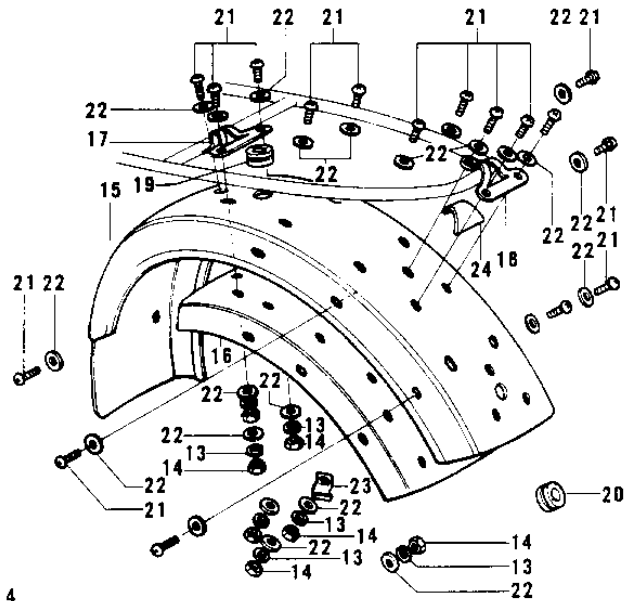

1970 Trail Boss

PARTS DIAGRAM

FENDERS G4TR-B/C ('70-'73)

G4TR-B

G4TR-C

G4TR-B

1970 Trail Boss

PARTS LIST

FENDERS G4TR-B/C ('70-'73)

| ITEM NAME | PART NUMBER | QUANTITY |
|----------------------------------|-------------|----------|
| FENDER-FR (Ref # 1) | 35004-069 | 1 |
| FENDER-FR (Ref # 1) | 35004-070 | 1 |
| PLATE FRONT FENDER (Ref # 2) | 35013-003 | 1 |
| PLATE-FRONT FENDER (Ref # 2) | 35013-011 | 1 |
| BRACKET FRONT FENDER (Ref # 3) | 35012-010 | 1 |
| BRACKET-FRONT FENDER (Ref # 3-1) | 35012-017 | 1 |
| SCREW PAN HEAD 6X10 (Ref # 4) | 220E0610 | 2 |
| WASHER PLAIN 6MM (Ref # 5) | 411B0600 | 8 |
| WASHER SPRING 6MM (Ref # 6) | 461F0600 | 6 |
| NUT 6MM (Ref # 7) | 312B0600 | 2 |
| BOLT-UPSET,6X12 (Ref # 8) | 112G0612 | 6 |
| BOLT-UPSET,6X12 (Ref # 8) | 112G0612 | 4 |
| BOLT 6X22 (Ref # 9) | 112B0622 | 2 |
| BOLT-UPSET (Ref # 9) | 112G0630 | 4 |
| COLLAR (Ref # 10) | 92027-153 | 4 |
| DAMPER RUBBER (Ref # 11) | 92075-051 | 4 |
| WASHER 6.5X20X1.6T (Ref # 12) | 92022-125 | 4 |
| WASHER SPRING 6MM (Ref # 13) | 461F0600 | 24 |
| NUT 6MM (Ref # 14) | 311B0600 | 20 |
| NUT 6MM (Ref # 14) | 311B0600 | 24 |
| FENDER-REAR (Ref # 15) | 35022-070 | 1 |
| FENDER-RR (Ref # 15) | 35022-073 | 1 |
| GUSSET-REAR FENDER (Ref # 16) | 35034-015 | 1 |
| GUSSET-REAR FENDER (Ref # 16) | 35034-018 | 1 |
| BRACKET REAR FENDER (Ref # 17) | 35025-016 | 1 |
| BRACKET REAR FENDER (Ref # 18) | 35025-017 | 1 |
| GROMMET HARNESS 10MM (Ref # 19) | 92071-010 | 1 |
| GROMMET HARNESS 10MM (Ref # 20) | 92071-019 | 1 |
| SCREW PAN HEAD 6X14 (Ref # 21) | 220B0614 | 20 |