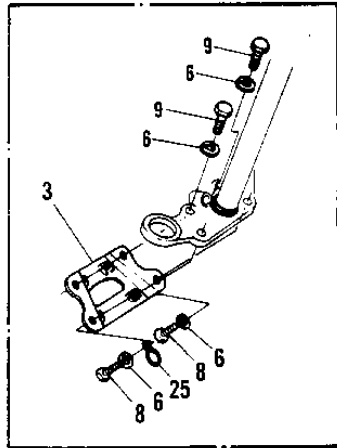

1970 Trail Boss

PARTS DIAGRAM

FENDERS G4TR-B/C ('70-'73)

G4TR-B

G4TR-C

G4TR-B

1970 Trail Boss

PARTS LIST

FENDERS G4TR-B/C ('70-'73)

| ITEM NAME | PART NUMBER | QUANTITY |
|----------------------------------|-------------|----------|
| FENDER-FR (Ref # 1) | 35004-069 | 1 |
| FENDER-FR (Ref # 1) | 35004-070 | 1 |
| PLATE FRONT FENDER (Ref # 2) | 35013-003 | 1 |
| PLATE-FRONT FENDER (Ref # 2) | 35013-011 | 1 |
| BRACKET FRONT FENDER (Ref # 3) | 35012-010 | 1 |
| BRACKET-FRONT FENDER (Ref # 3-1) | 35012-017 | 1 |
| SCREW PAN HEAD 6X10 (Ref # 4) | 220E0610 | 2 |
| WASHER PLAIN 6MM (Ref # 5) | 411B0600 | 8 |
| WASHER SPRING 6MM (Ref # 6) | 461F0600 | 6 |
| NUT 6MM (Ref # 7) | 312B0600 | 2 |
| BOLT-UPSET,6X12 (Ref # 8) | 112G0612 | 6 |
| BOLT-UPSET,6X12 (Ref # 8) | 112G0612 | 4 |
| BOLT 6X22 (Ref # 9) | 112B0622 | 2 |
| BOLT-UPSET (Ref # 9) | 112G0630 | 4 |
| COLLAR (Ref # 10) | 92027-153 | 4 |
| DAMPER RUBBER (Ref # 11) | 92075-051 | 4 |
| WASHER 6.5X20X1.6T (Ref # 12) | 92022-125 | 4 |
| WASHER SPRING 6MM (Ref # 13) | 461F0600 | 24 |
| NUT 6MM (Ref # 14) | 311B0600 | 20 |
| NUT 6MM (Ref # 14) | 311B0600 | 24 |
| FENDER-REAR (Ref # 15) | 35022-070 | 1 |
| FENDER-RR (Ref # 15) | 35022-073 | 1 |
| GUSSET-REAR FENDER (Ref # 16) | 35034-015 | 1 |
| GUSSET-REAR FENDER (Ref # 16) | 35034-018 | 1 |
| BRACKET REAR FENDER (Ref # 17) | 35025-016 | 1 |
| BRACKET REAR FENDER (Ref # 18) | 35025-017 | 1 |
| GROMMET HARNESS 10MM (Ref # 19) | 92071-010 | 1 |
| GROMMET HARNESS 10MM (Ref # 20) | 92071-019 | 1 |
| SCREW PAN HEAD 6X14 (Ref # 21) | 220B0614 | 20 |