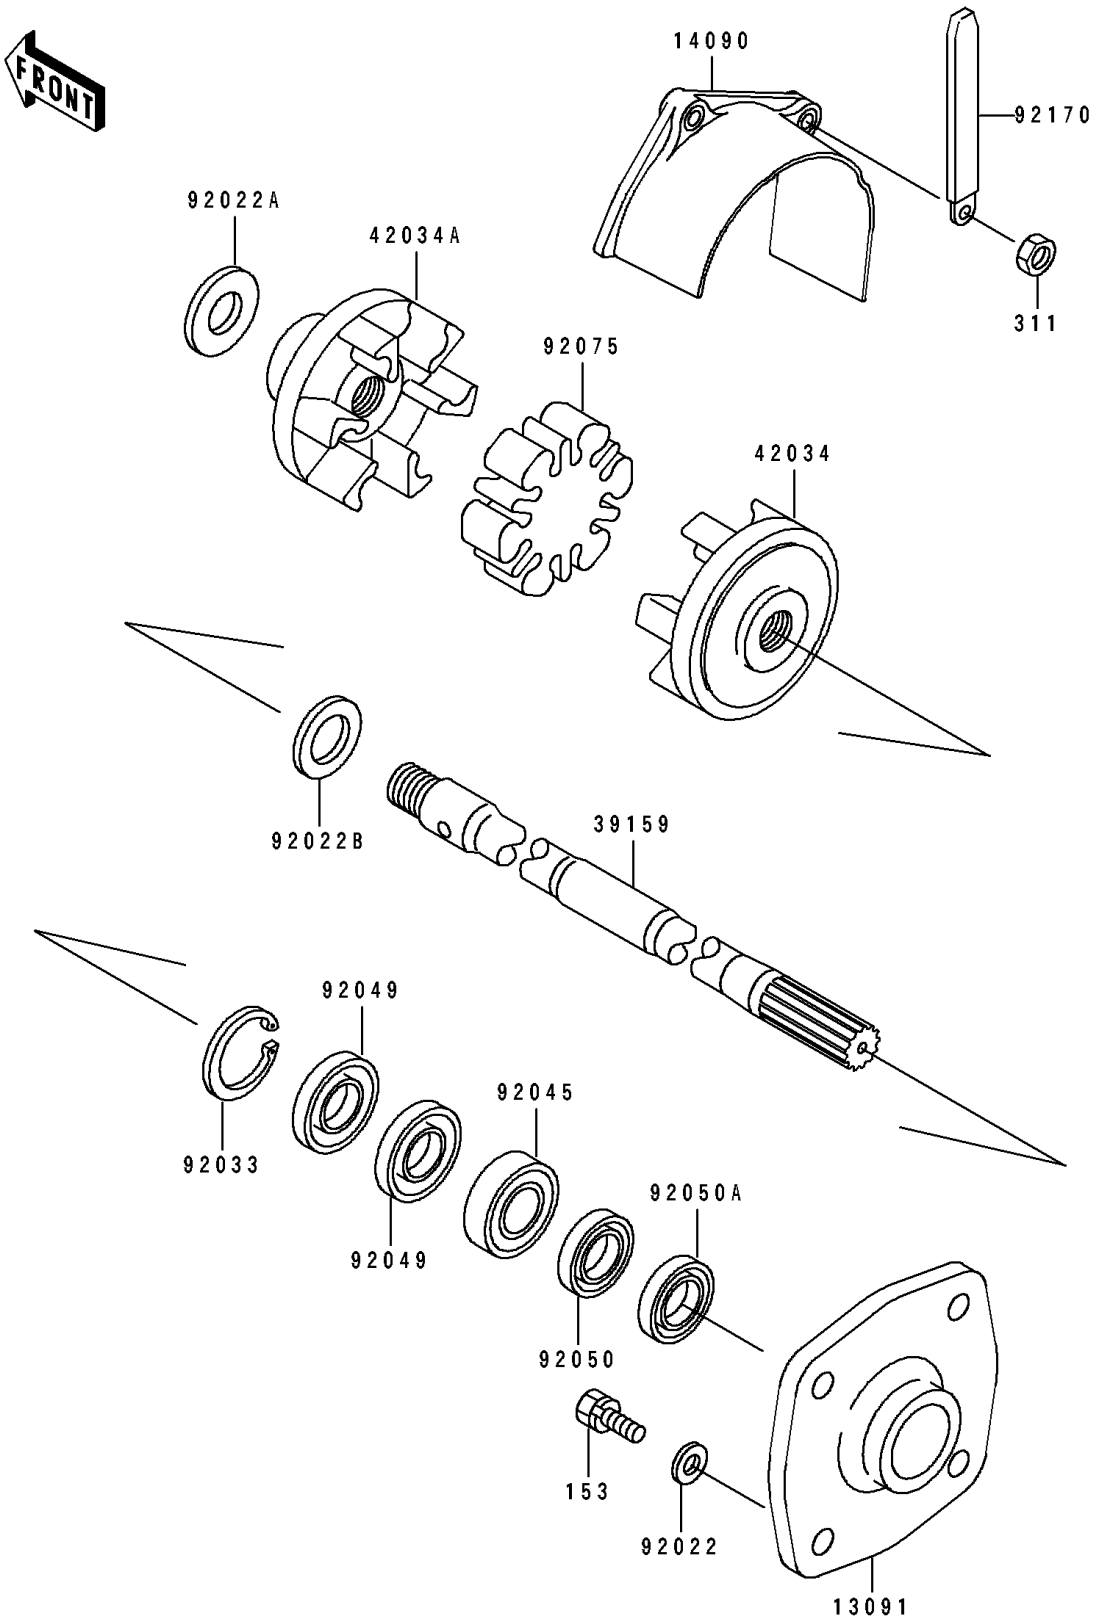

1993 550 SX

PARTS DIAGRAM

Drive Shaft

E3134

1993 550 SX

PARTS LIST

Drive Shaft

Kawasaki

Let the Good Times Roll®

ITEM NAME

PART NUMBER

QUANTITY
