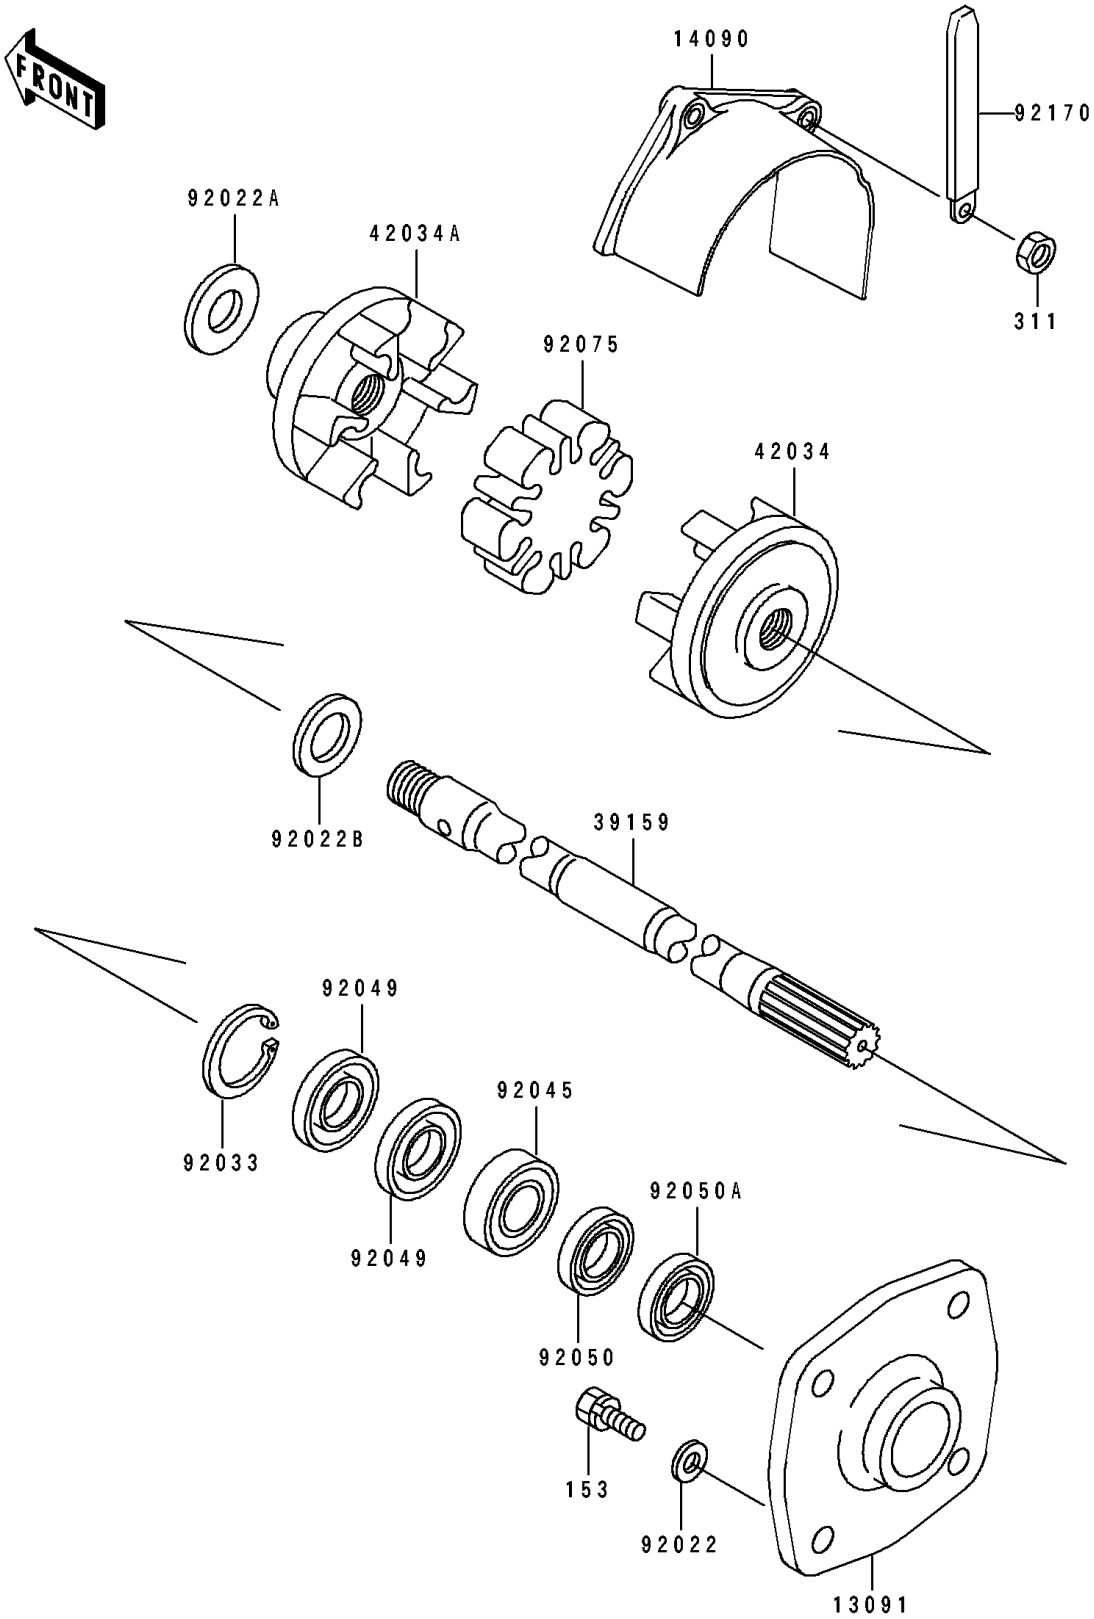

1992 550 SX

PARTS DIAGRAM

Drive Shaft

E3134

1992 550 SX

PARTS LIST

Drive Shaft

Kawasaki

Let the Good Times Roll®

ITEM NAME

PART NUMBER

QUANTITY
