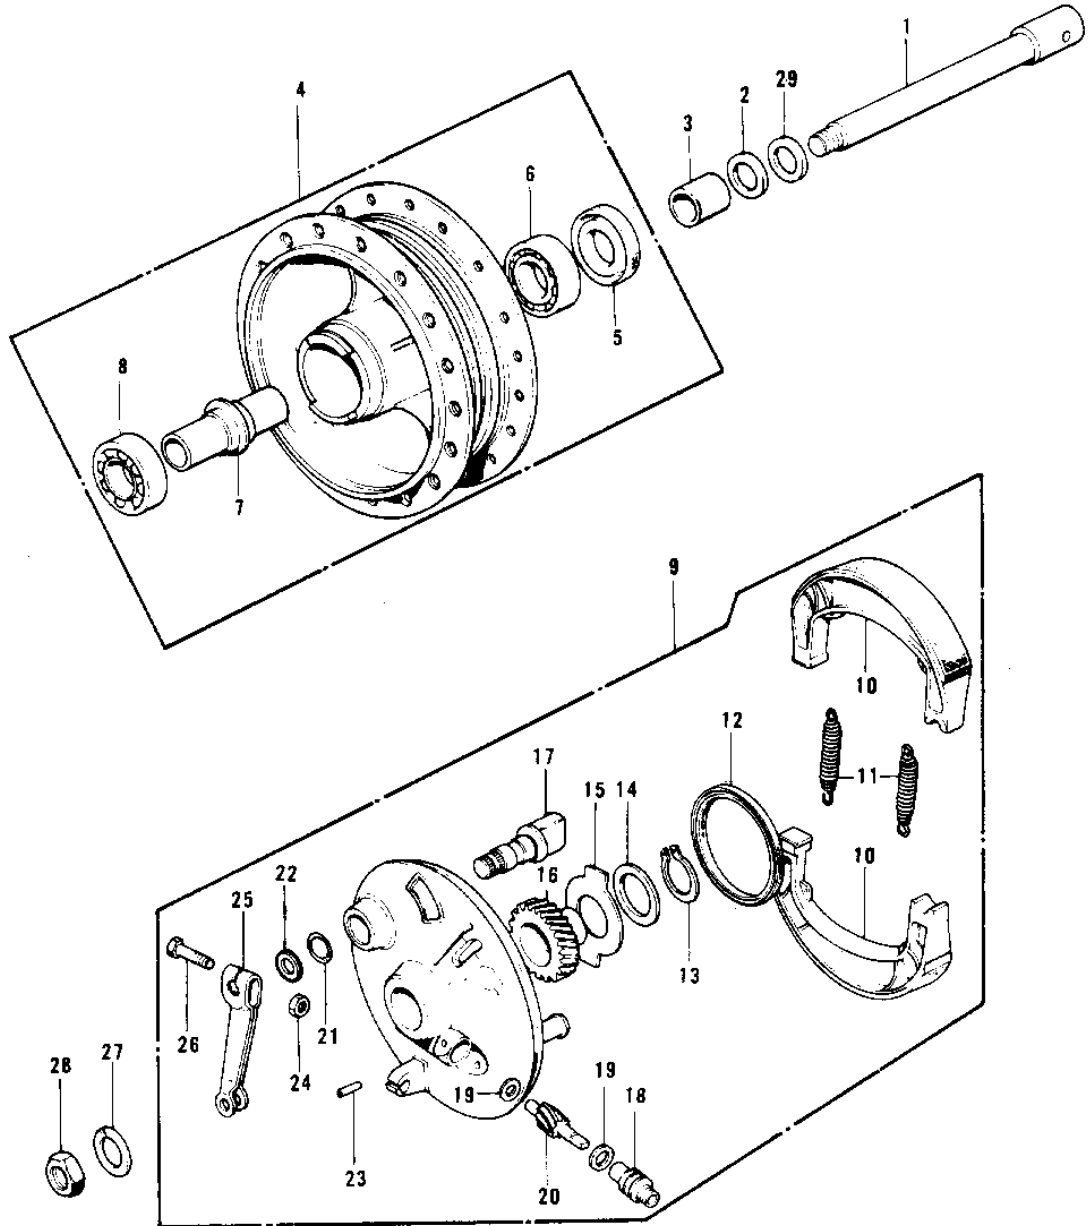

1975 G4TR-E

PARTS DIAGRAM

FRONT HUB/BRAKE ('70-'73)

1975 G4TR-E

PARTS LIST

FRONT HUB/BRAKE ('70-'73)

ITEM NAME

PART NUMBER

QUANTITY
