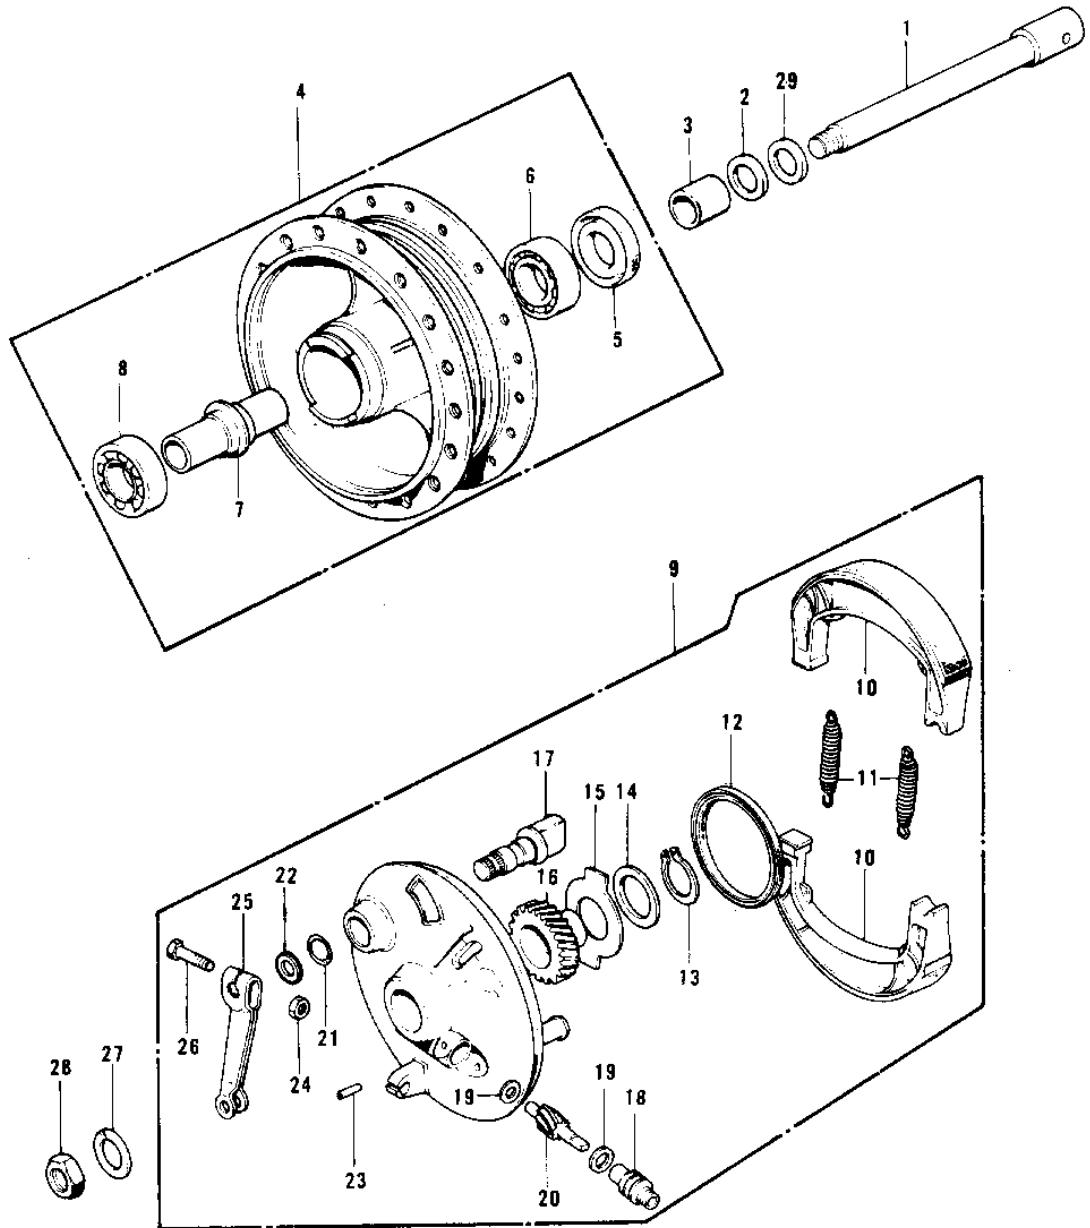

1971 G4TR-A

PARTS DIAGRAM

FRONT HUB/BRAKE ('70-'73)

1971 G4TR-A

PARTS LIST

FRONT HUB/BRAKE ('70-'73)

ITEM NAME

PART NUMBER

QUANTITY
