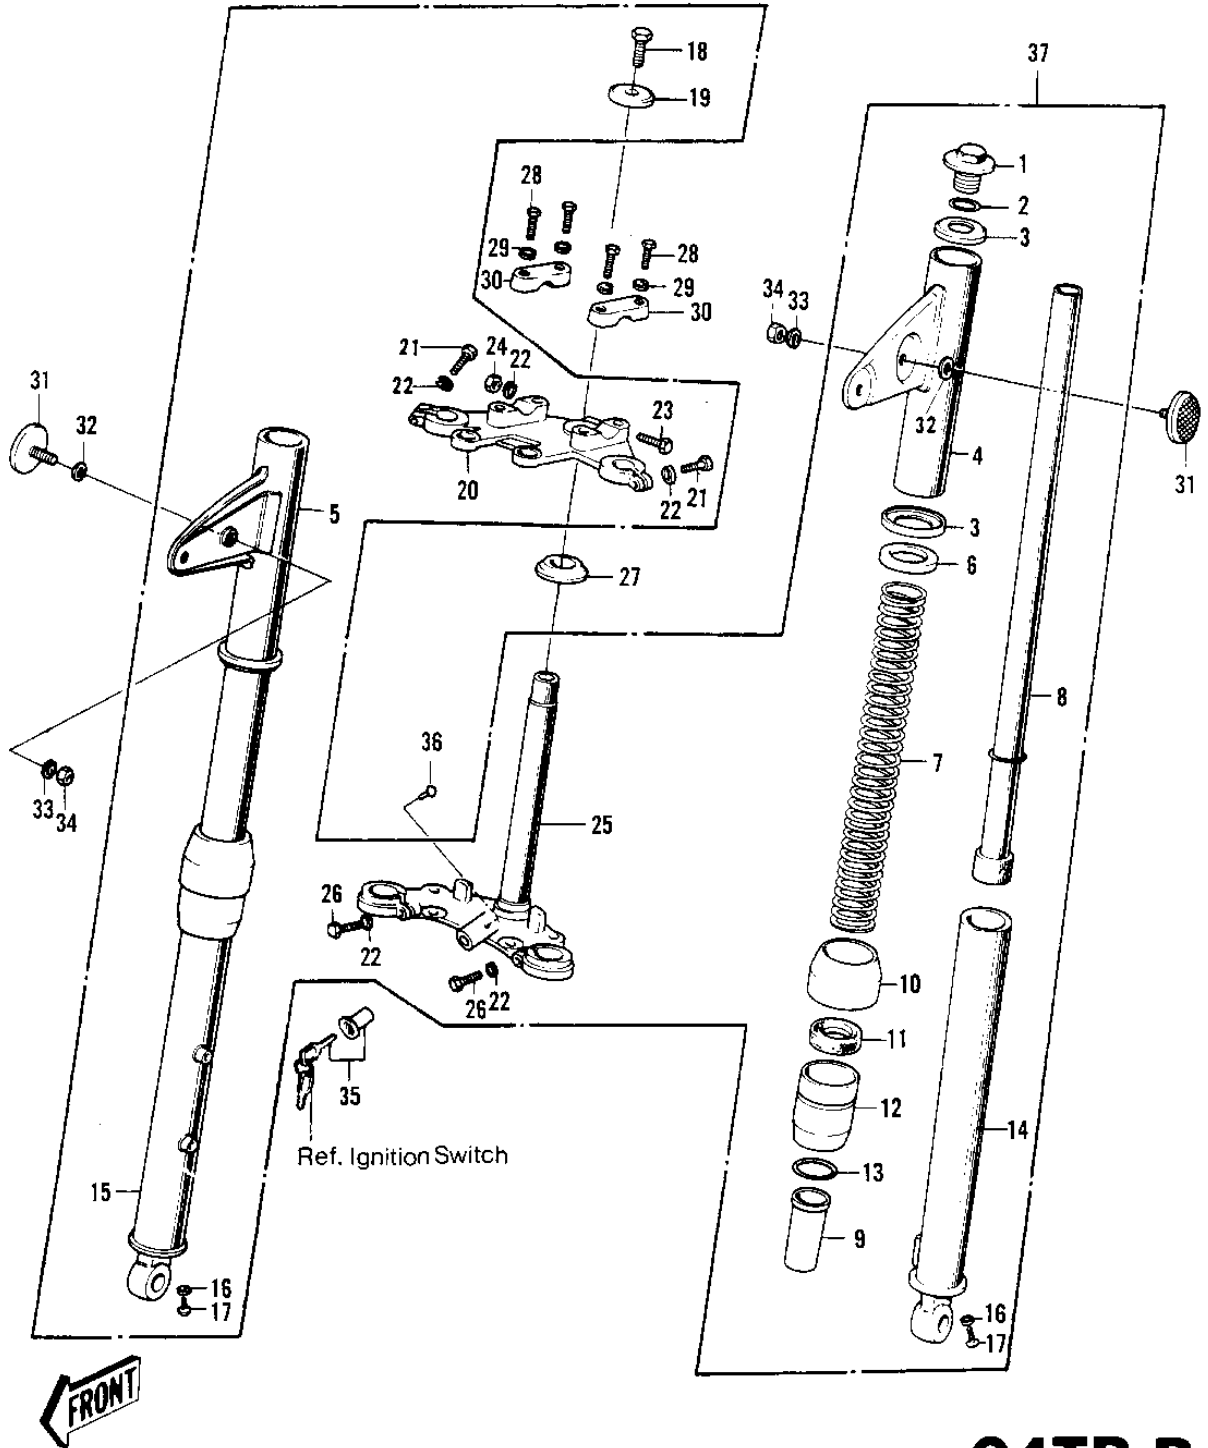

1975 G4TR-E

PARTS DIAGRAM

FRONT FORK G4TR-B ('70-'73)

10

G4TR-B