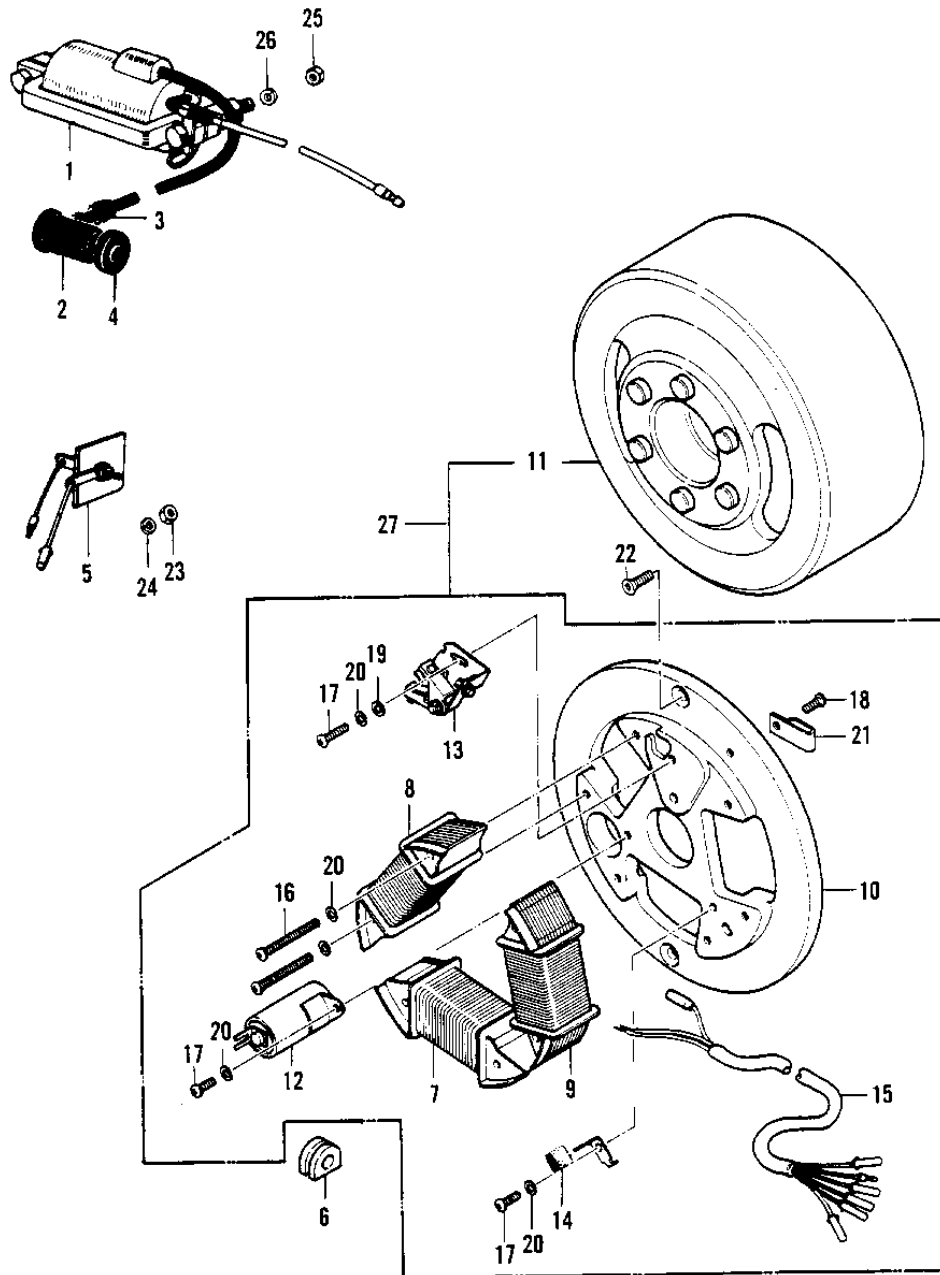

1970 Trail Boss

PARTS DIAGRAM

IGNITION/GENERATOR ('70-'73)