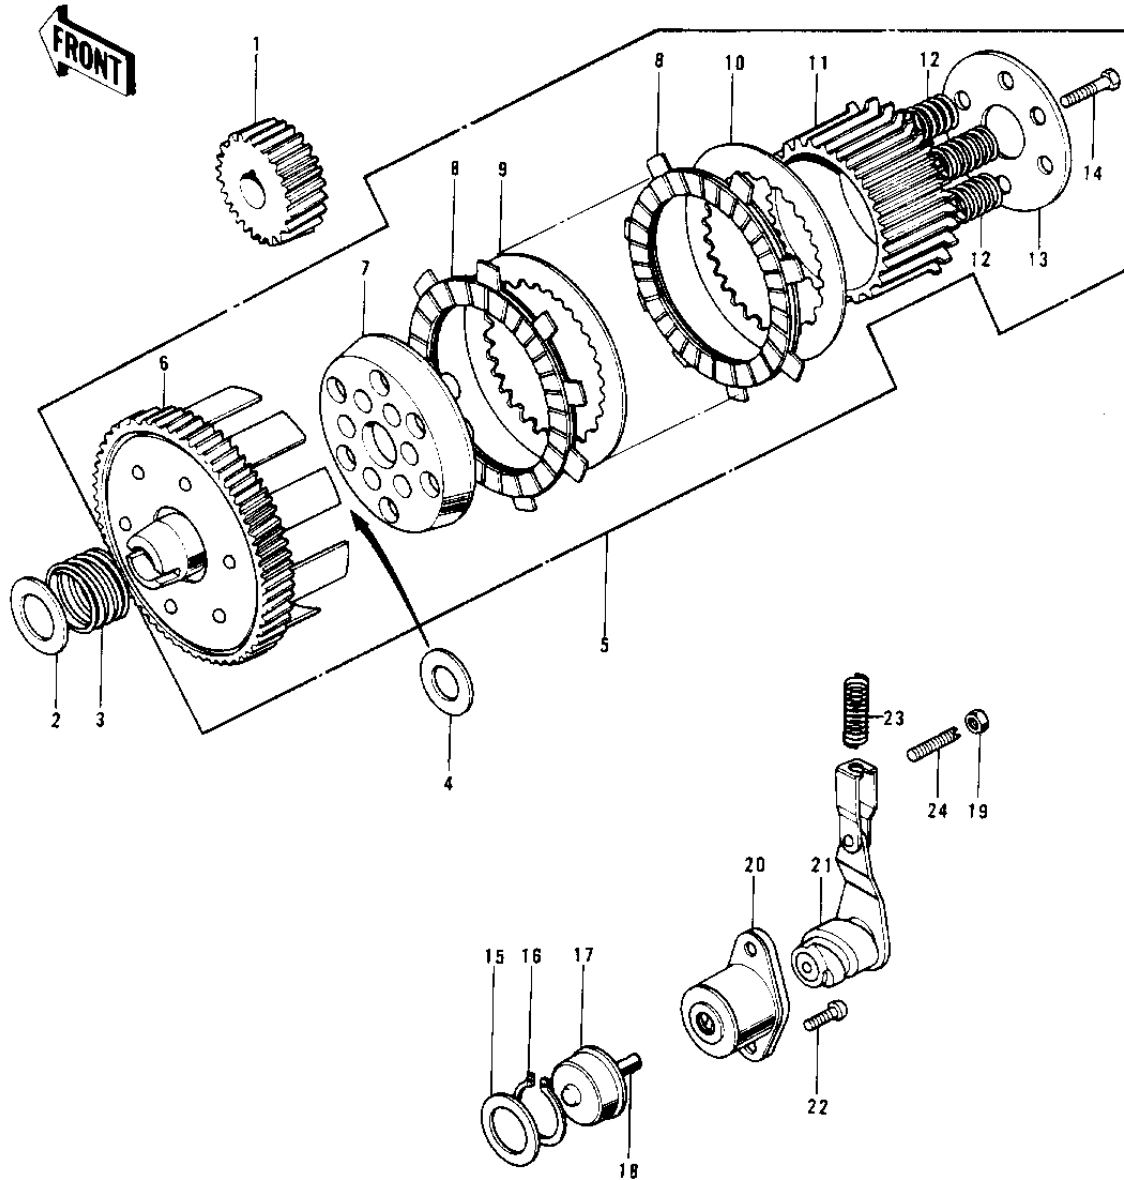

1975 G4TR-E

PARTS DIAGRAM

CLUTCH ('70-'73)

1975 G4TR-E

PARTS LIST

CLUTCH ('70-'73)

Kawasaki

Let the Good Times Roll®

ITEM NAME

PART NUMBER

QUANTITY
