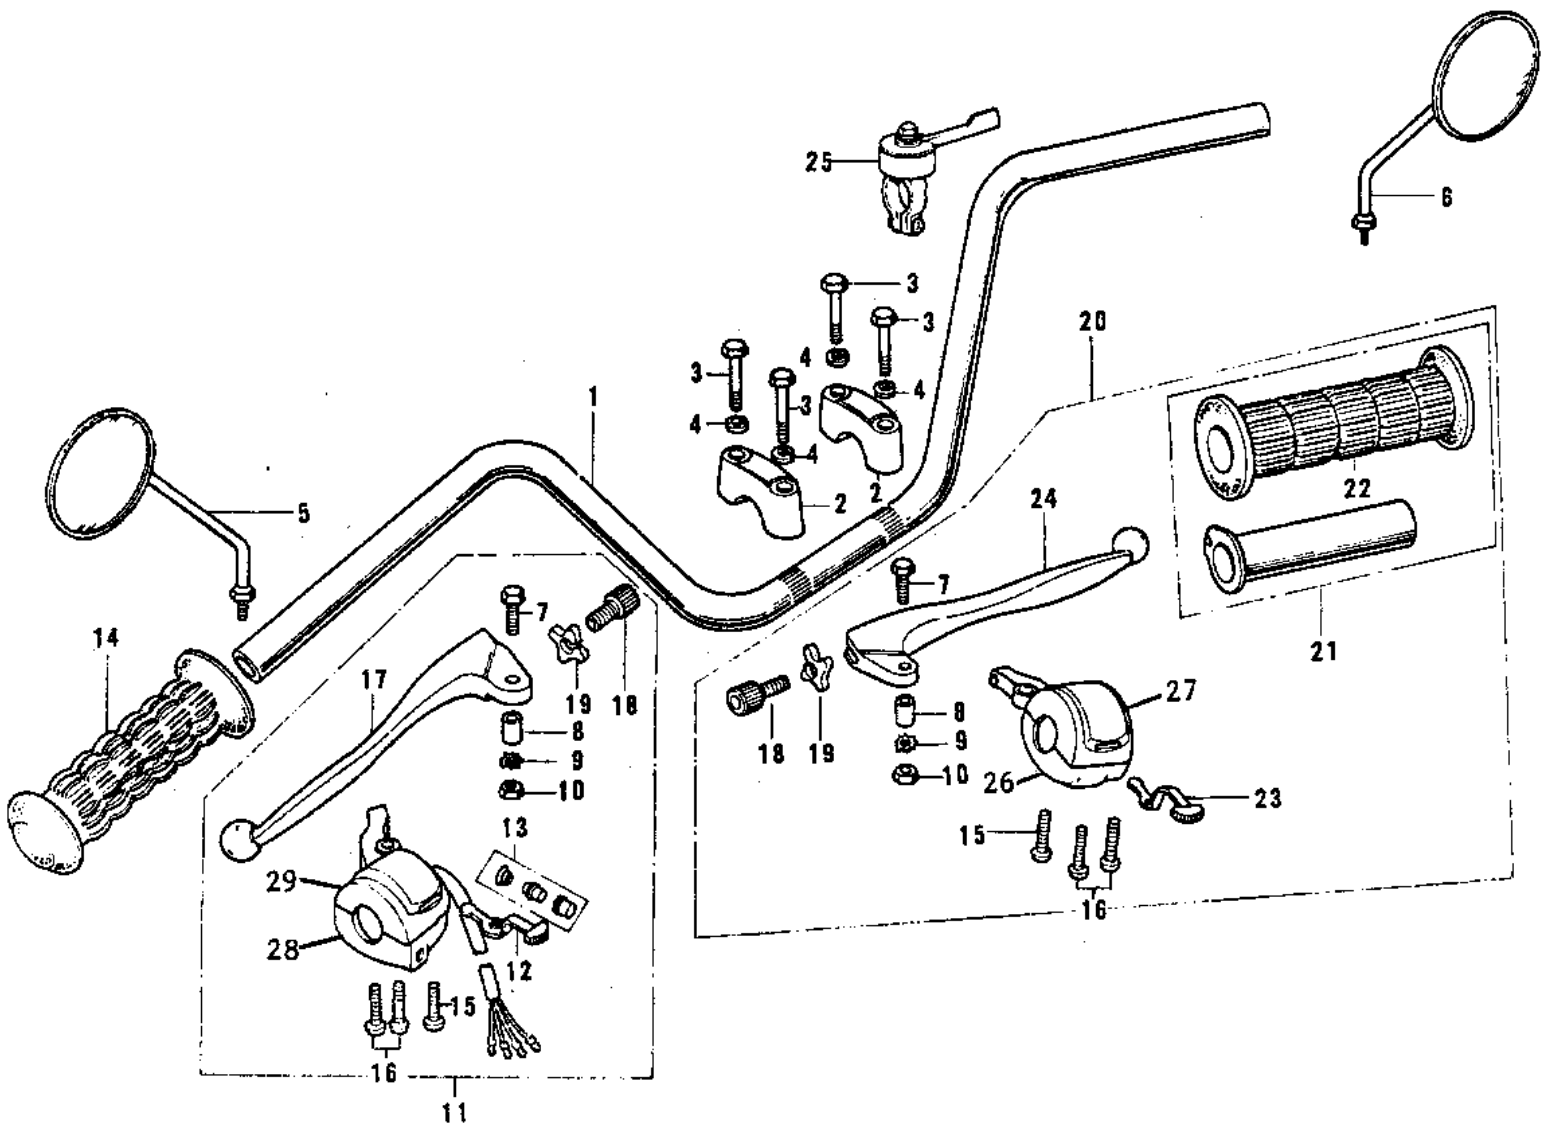

1973 G3SS-C

PARTS DIAGRAM

HANDLEBAR (G3SS-D) ('74-'75)

1973 G3SS-C

PARTS LIST

HANDLEBAR (G3SS-D) ('74-'75)

ITEM NAME	PART NUMBER	QUANTITY
HANDLEBAR (Ref # 1)	46003-033	1
HOLDER UPPER HANDLEBAR (Ref # 2)	46012-004	2
BOLT 8X38 (Ref # 3)	92001-1405	4
WASHER SPRING 8MM (Ref # 4)	461F0800	4
REAR VIEW MIRROR LH (Ref # 5)	56003-016	1
REAR VIEW MIRROR R.H. (Ref # 6)	56002-024	1
BOLT HEX HEAD 5X20 (Ref # 7)	92007-020	2
COLLAR LEVER (Ref # 8)	46059-011	2
WASHER LOCK 5MM (Ref # 9)	464H0500	2
NUT 5MM (Ref # 10)	312B0500	2
GRIP ASSY,L.H (Ref # 11)	46074-093	1
KNOB ASSY L.H SWITCH (Ref # 12)	46088-001	1
SWITCH ASSY LH BUTTON (Ref # 13)	46078-003	1
RUBBER,L.H GRIP (Ref # 14)	46075-020	1
SCREW PAN HEAD 5X18 (Ref # 15)	220B0518	2
SCREW PAN HEAD 5X20 (Ref # 16)	220B0520	4
LEVER-CLUTCH (Ref # 17)	46092-015	1
SCREW,CABLE ADJUST (Ref # 18)	46055-010	2
NUT LOCK ADJUST SCREW (Ref # 19)	46056-001	2
GRIP ASSY,R.H (Ref # 20)	46017-078	1
GRIP ASSY,THROTTLE (Ref # 21)	46019-024	1
RUBBER,R.H.GRIP (Ref # 22)	46061-015	1
KNOB ASSY R.H SWITCH (Ref # 23)	46043-002	1
LEVER FRONT BRAKE (Ref # 24)	46058-004	1
LEVER ASSY,STARTER (Ref # 25)	46109-013	1
CASE,R.H LOWER (Ref # 26)	46022-017	1
CASE,R.H. UPPER (Ref # 27)	46040-015	1
CASE, L.H. LOWER (Ref # 28)	46077-026	1
CASE,L.H UPPER (Ref # 29)	46086-025	1