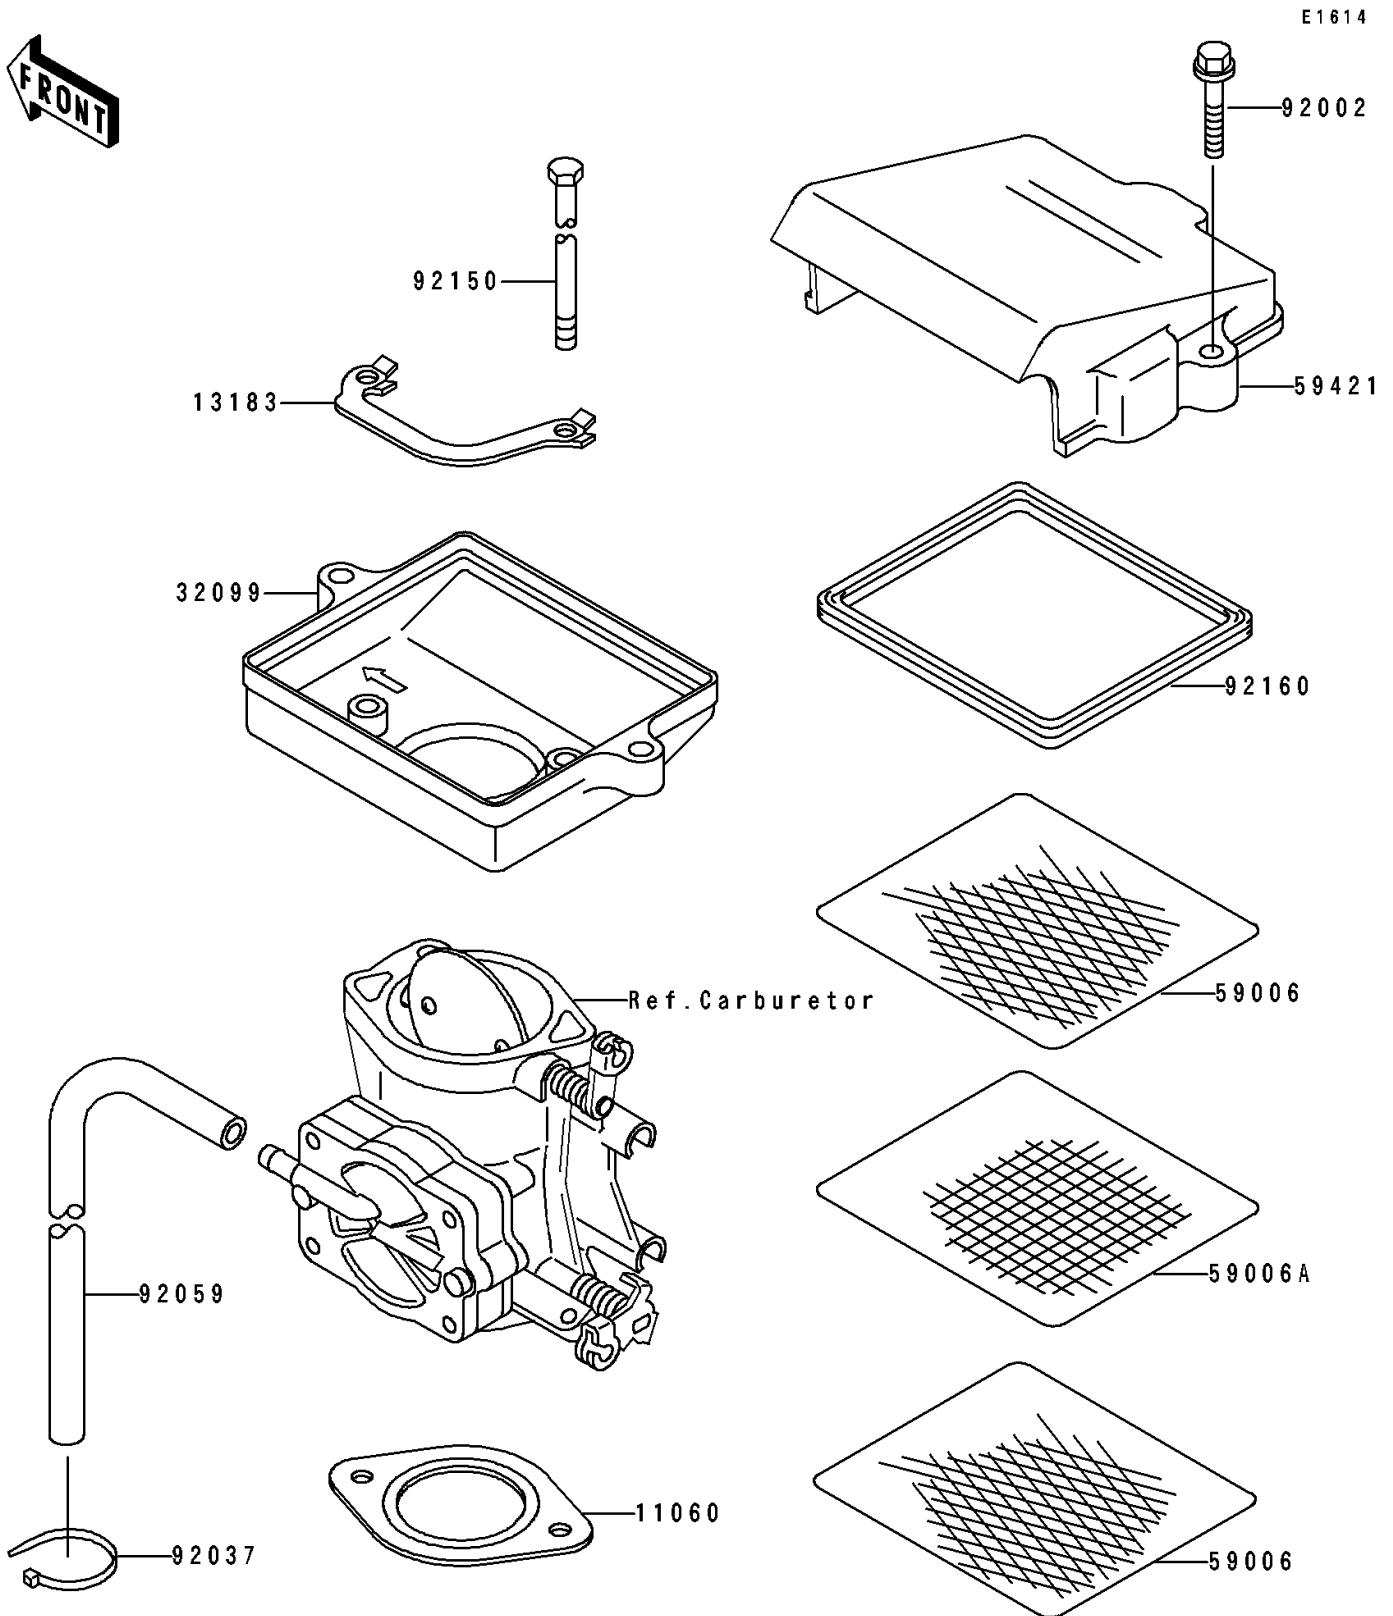

1992 550 SX

PARTS DIAGRAM

Flame Arrester

1992 550 SX

PARTS LIST

Flame Arrester

Kawasaki

Let the Good Times Roll®

ITEM NAME

PART NUMBER

QUANTITY
