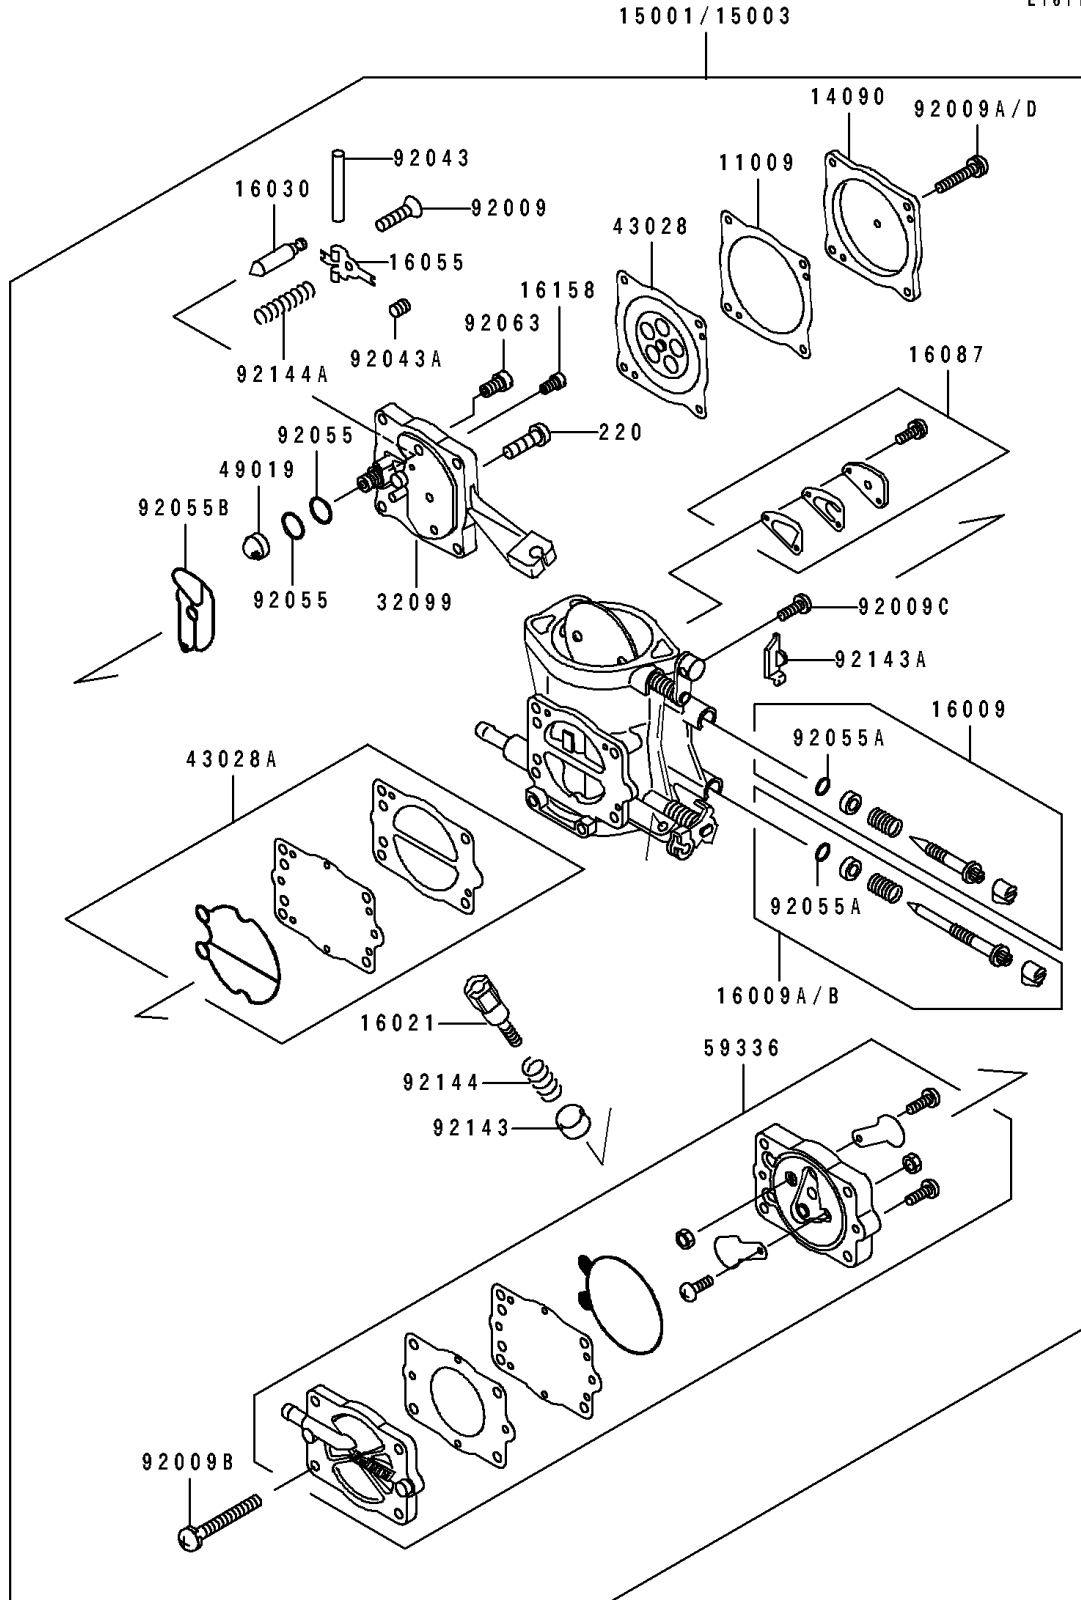

1993 550 SX

PARTS DIAGRAM

Carburetor

15001/15003

E1611

1993 550 SX

PARTS LIST

Carburetor

Kawasaki

Let the Good Times Roll®

ITEM NAME

PART NUMBER

QUANTITY
