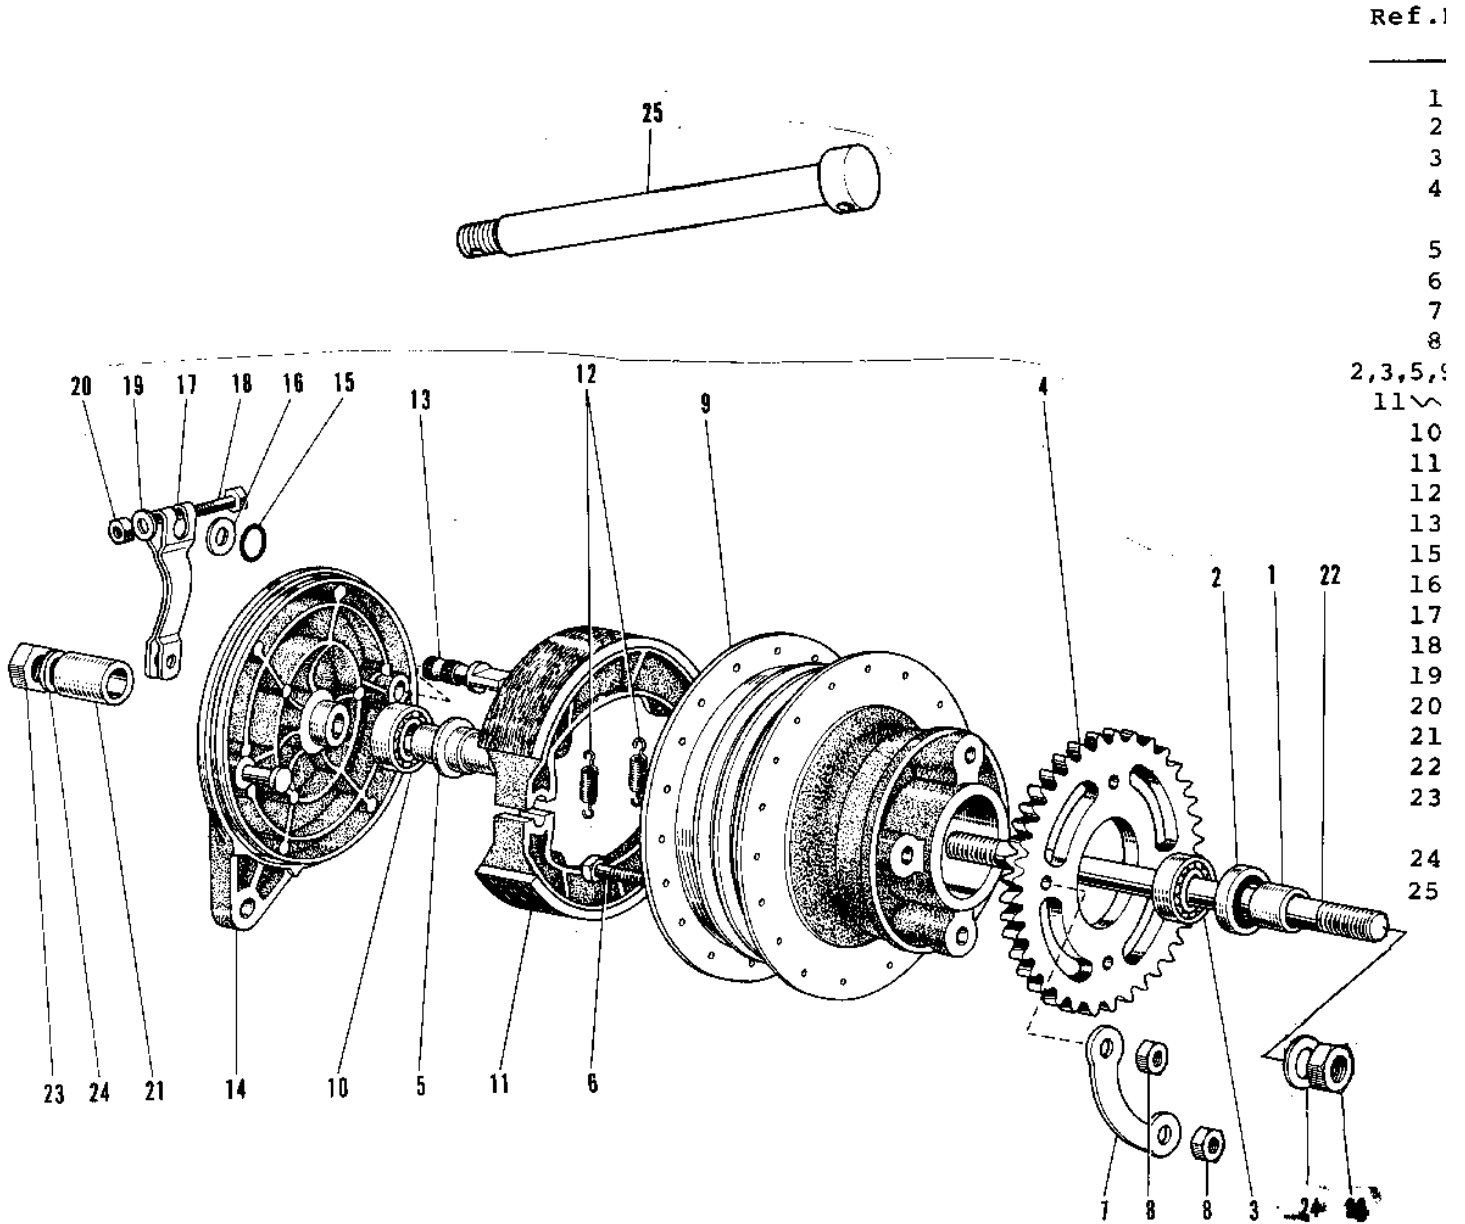

1973 G3SS-C

PARTS DIAGRAM

REAR HUB/BRAKE (G3SS/A/B/C) ('69-'73)

1973 G3SS-C

PARTS LIST

REAR HUB/BRAKE (G3SS/A/B/C) ('69-'73)

ITEM NAME

PART NUMBER

QUANTITY
