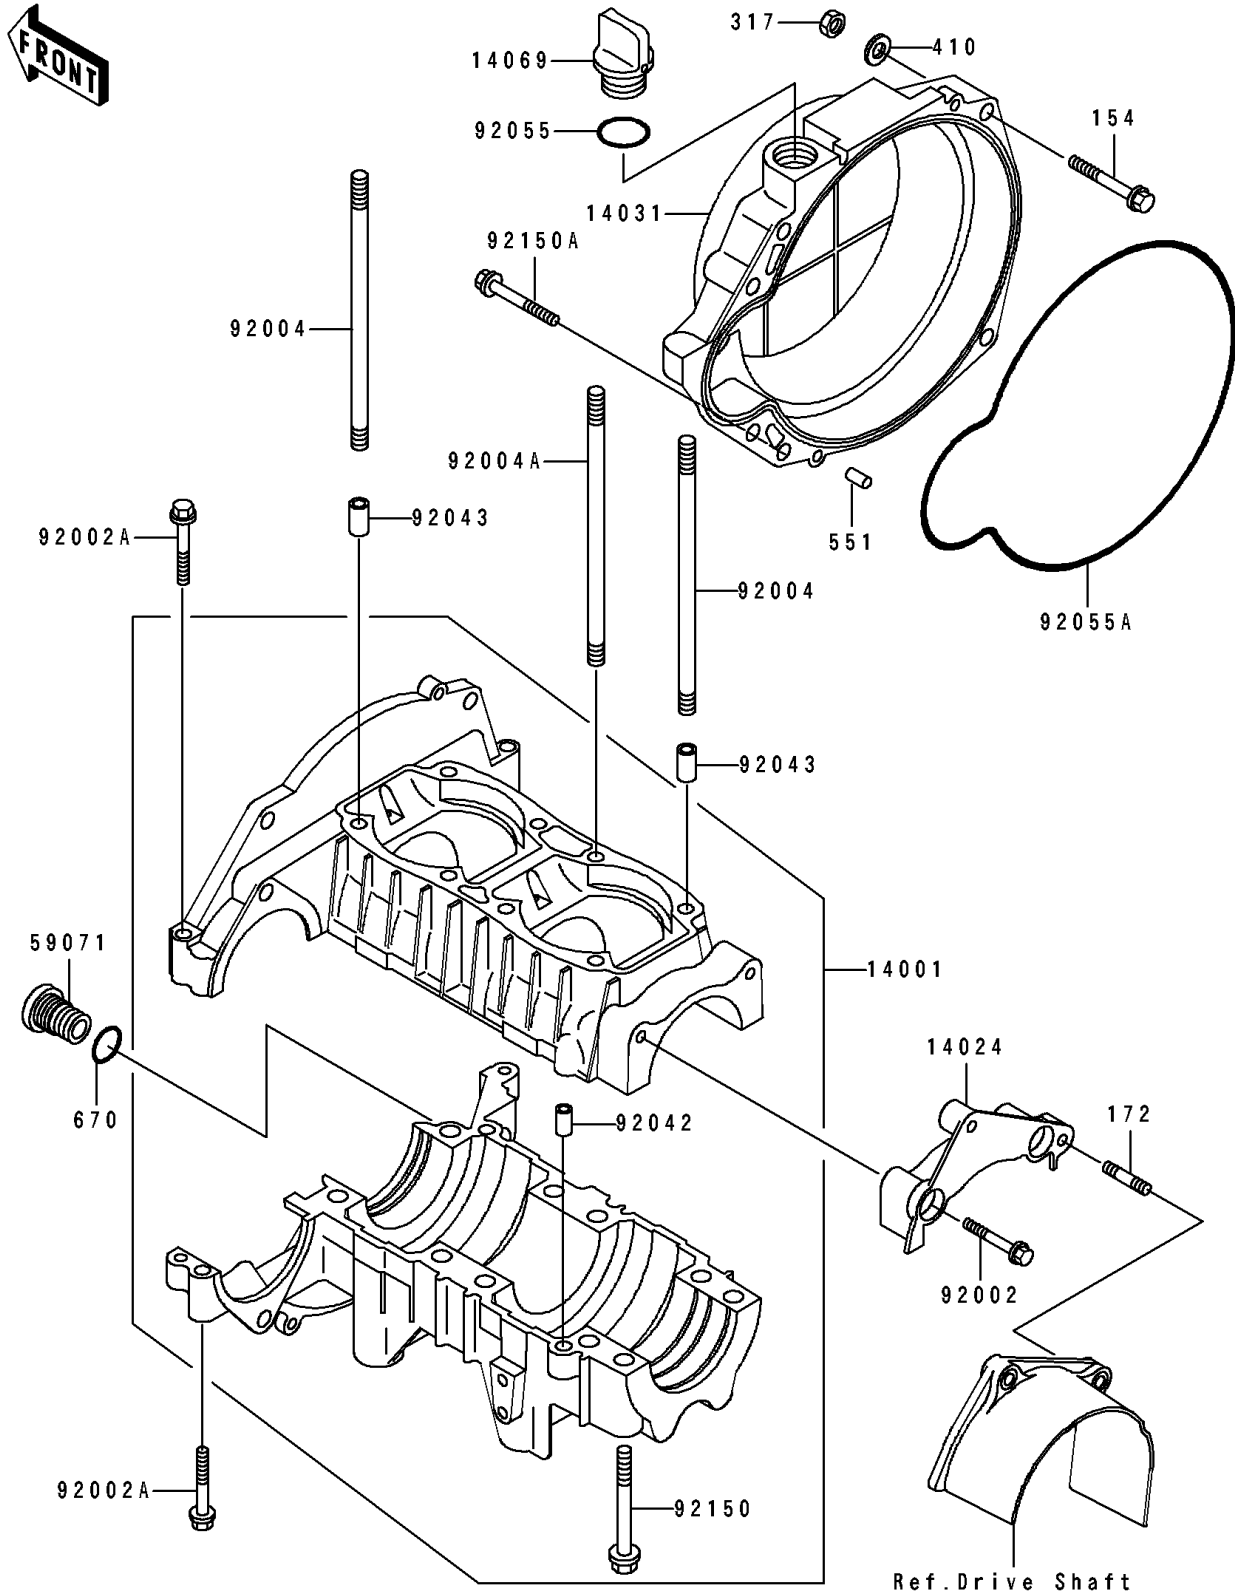

1993 550 SX

PARTS DIAGRAM

Crankcase

E1411

1993 550 SX

PARTS LIST

Crankcase

Kawasaki

Let the Good Times Roll®

ITEM NAME

PART NUMBER

QUANTITY
