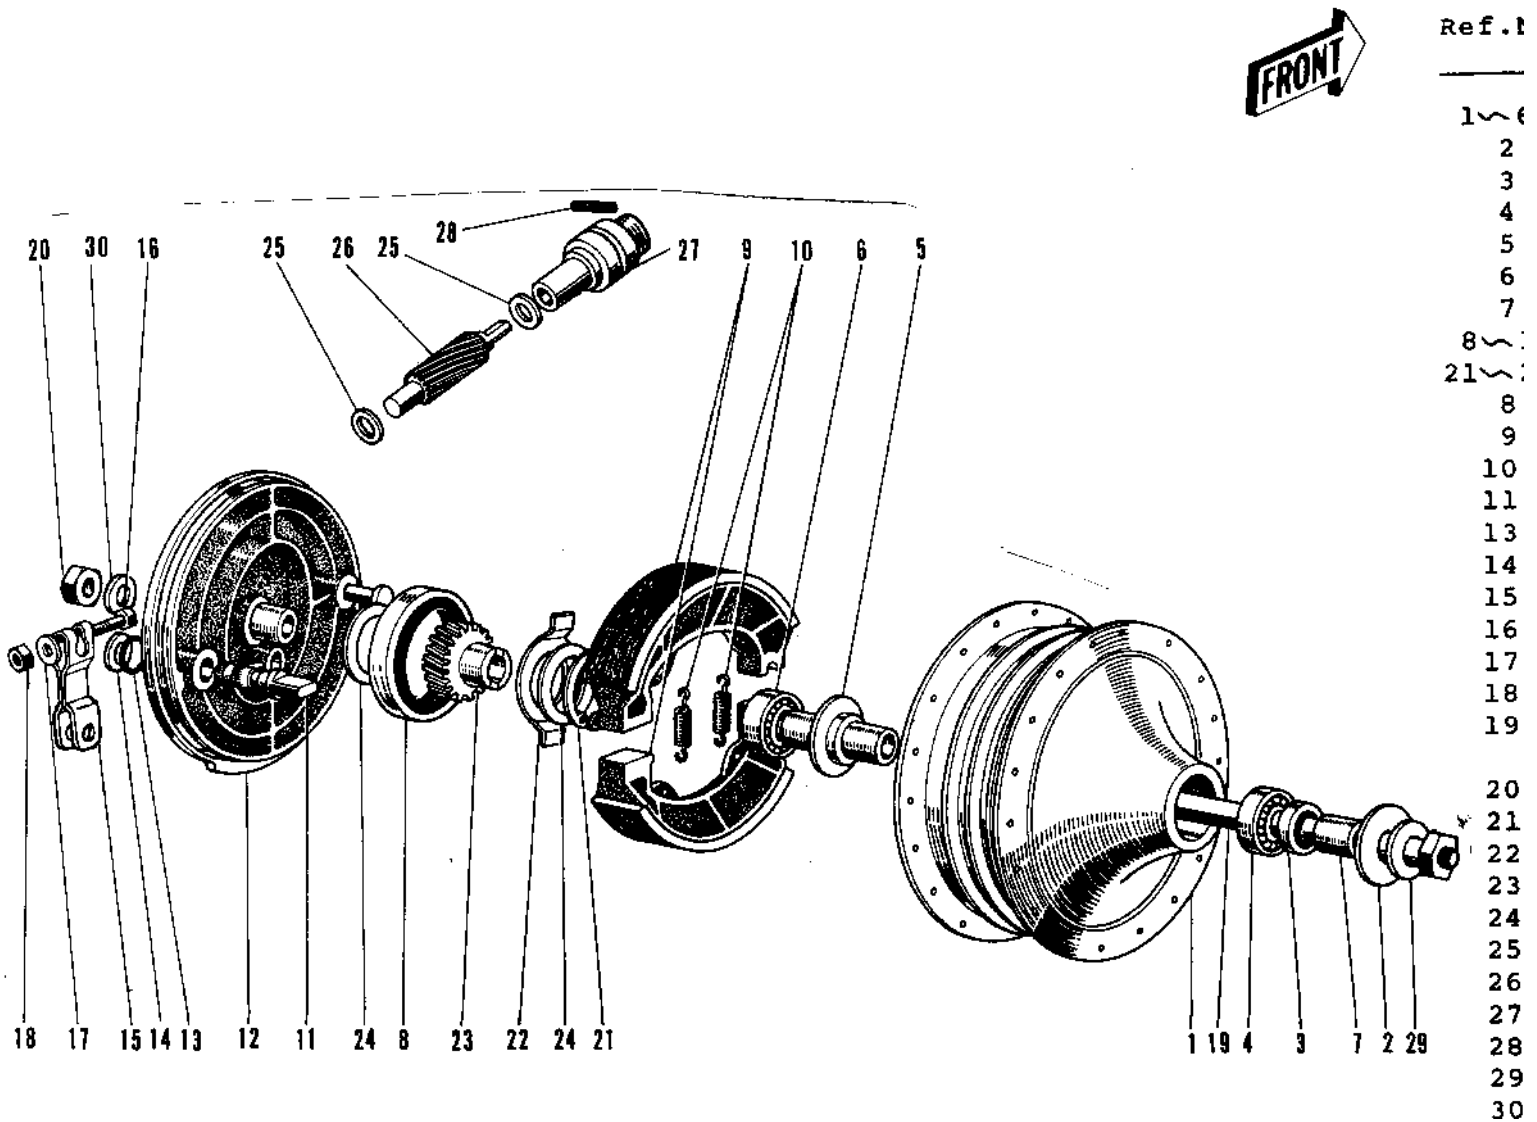

1973 G3SS-C

PARTS DIAGRAM

FRONT HUB/BRAKE ('69-'73)

1973 G3SS-C

PARTS LIST

FRONT HUB/BRAKE ('69-'73)

ITEM NAME

PART NUMBER

QUANTITY
