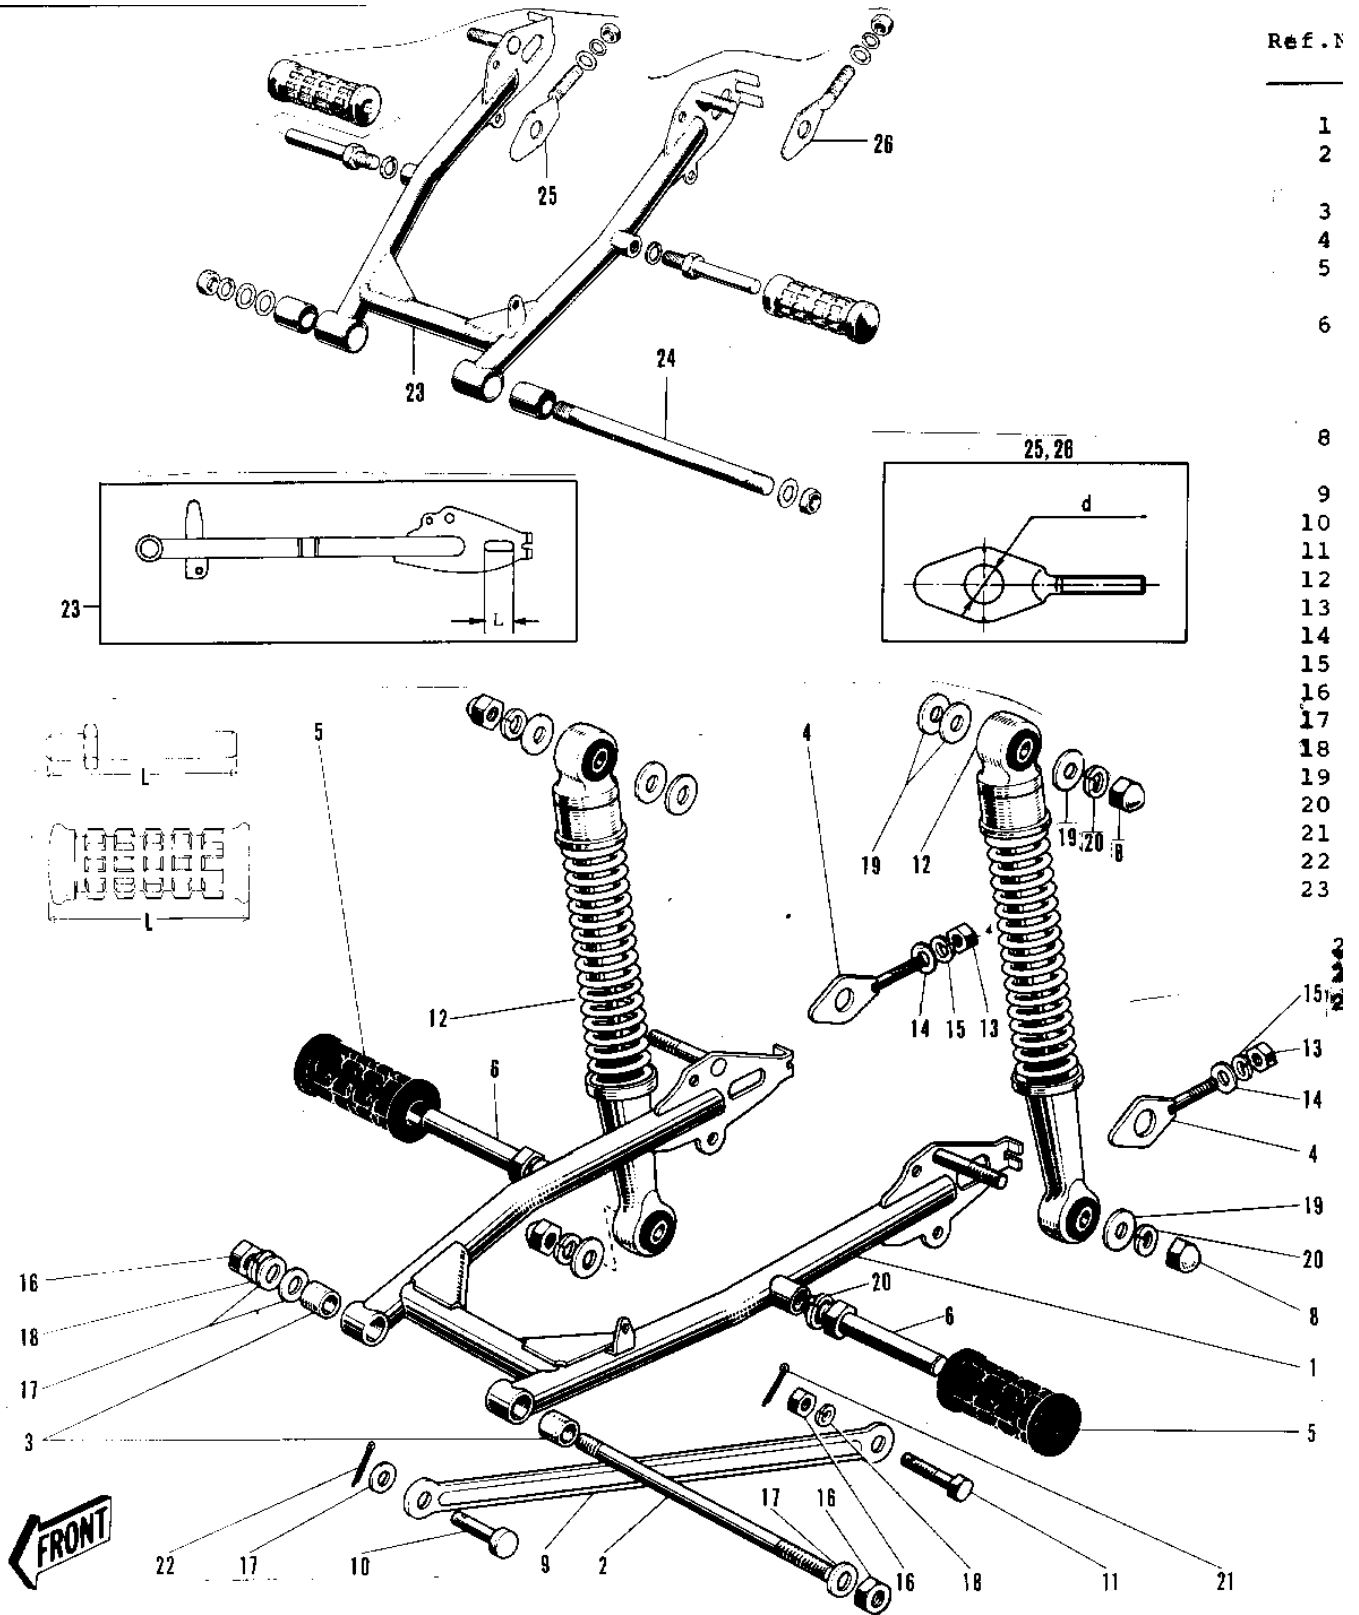

1973 G3SS-C

PARTS DIAGRAM

SWING ARM/SHOCK ABSORBERS ('69-'73)

1973 G3SS-C

PARTS LIST

SWING ARM/SHOCK ABSORBERS ('69-'73)

ITEM NAME

PART NUMBER

QUANTITY
