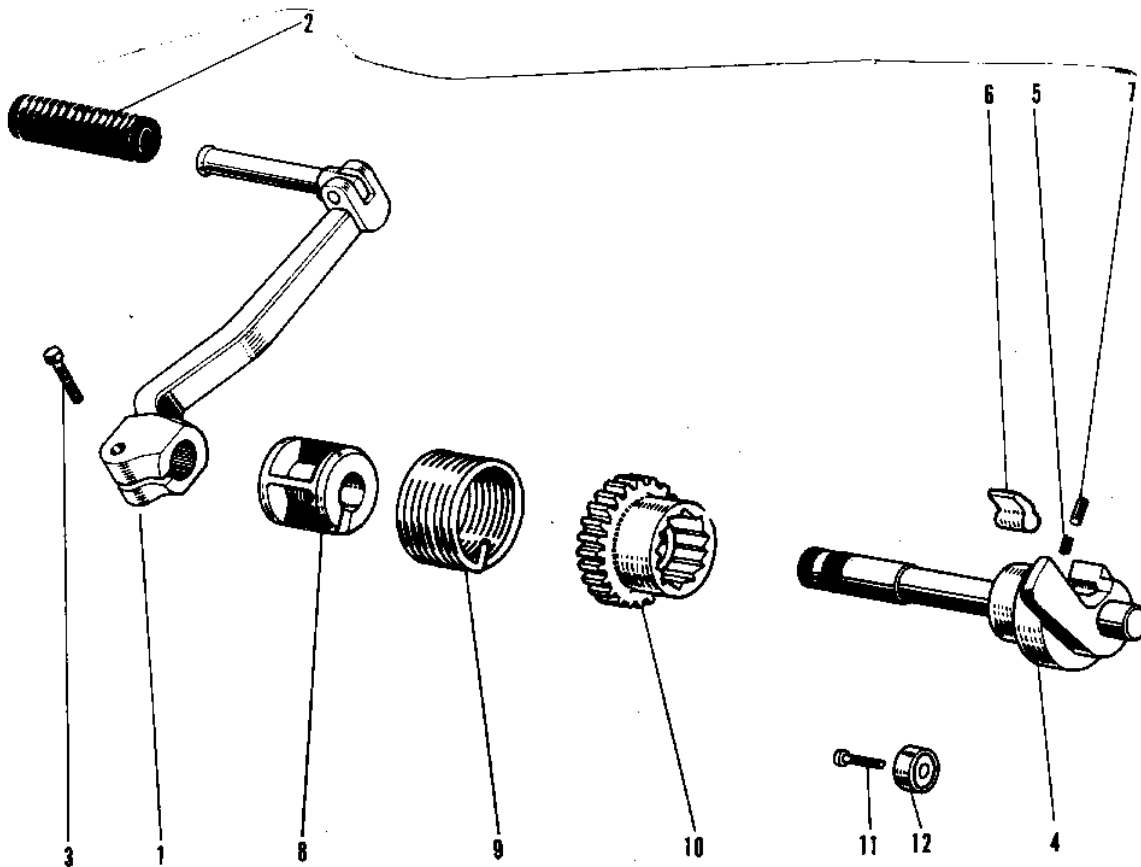

1973 G3SS-C

PARTS DIAGRAM

KICKSTARTER MECHANISM ('69-'73)

Ref.No. Part N

1	13058-
	13058-
2	13063-
3	114B08
4	13066-
5	92081-
6	13069-
7	92043-
8	13070-
9	92083-
10	13068-
11	221B06
12	13072-

1973 G3SS-C

PARTS LIST

KICKSTARTER MECHANISM ('69-'73)

ITEM NAME	PART NUMBER	QUANTITY
PEDAL,KICKSTARTER (Ref # 1)	13064-012	1
RUBBER KICK PEDAL (Ref # 2)	13063-004	1
BOLT-SMALL-UPSET 8X25 (Ref # 3)	115G0825	1
SHAFT-KICK (Ref # 4)	13066-1022	1
SPRING KICK PAWL (Ref # 5)	92081-014	1
PAWL KICKSTARTER (Ref # 6)	13069-005	1
P/N,KICKSTARTER PAWL (Ref # 7)	92043-013	1
GUIDE KICK SPRING (Ref # 8)	13070-003	1
SPRING KICKSTARTER (Ref # 9)	92083-004	1
GEAR KICKSTARTER (Ref # 10)	13068-007	1
SCREW CNTSNK HD 6X20 (Ref # 11)	221B0620	1
STOPPER KICKSTARTER (Ref # 12)	13072-003	1