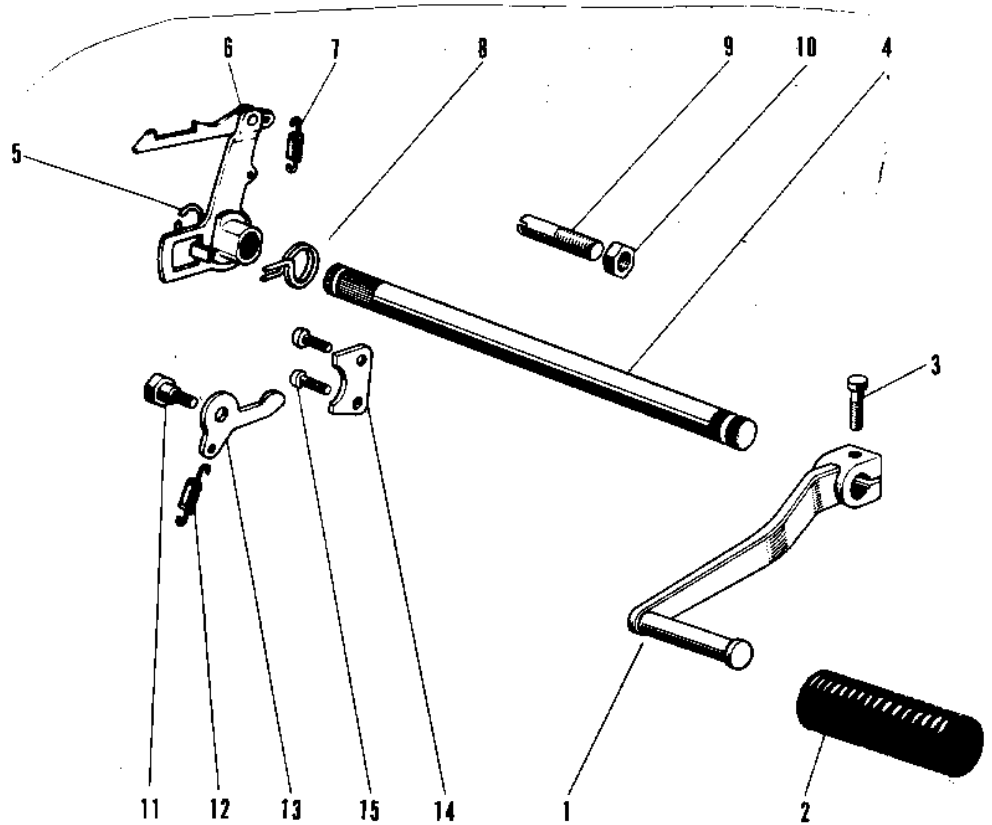

1973 G3SS-C

PARTS DIAGRAM

GEAR CHANGE MECHANISM ('69-'73)

Re
→

16

1973 G3SS-C

PARTS LIST

GEAR CHANGE MECHANISM ('69-'73)

ITEM NAME

PART NUMBER

QUANTITY
