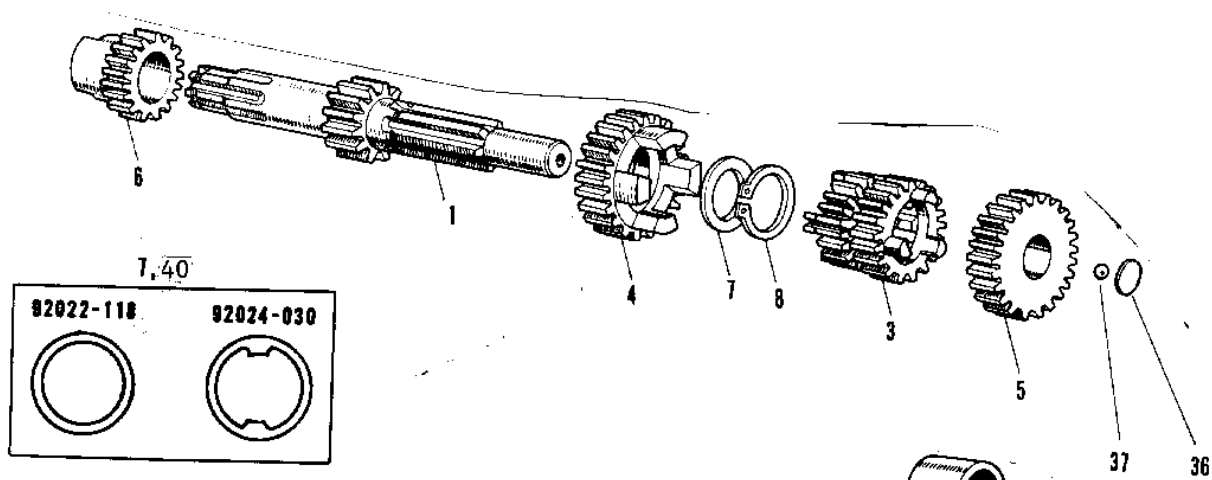

1974 G3SS-D

PARTS DIAGRAM

TRANSMISSION /CHANGE DRUM ('69-'73)

1974 G3SS-D

PARTS LIST

TRANSMISSION /CHANGE DRUM ('69-'73)

ITEM NAME	PART NUMBER	QUANTITY
SHAFT,DRIVE (Ref # 1)	13127-032	1
SHAFT OUTPUT (Ref # 2)	13128-021	1
2ND&3RD GEAR,DRIVE (Ref # 3)	13129-1052	1
4TH GEAR,DRIVE (Ref # 4)	13129-1053	1
GEAR,INPUT TOP,24T (Ref # 5)	13129-1927	1
PINION KICKSTARTER (Ref # 6)	13075-004	1
WASHER THRUST (Ref # 7)	92022-118	1
CIRCLIP (Ref # 8)	92033-014	3
LOW GEAR OUTPUT SHAFT (Ref # 9)	13129-010	1
2ND GEAR OUTPUT SHAFT (Ref # 10)	13131-008	1
3RD GEAR OUTPUT SHAFT (Ref # 11)	13133-005	1
GEAR-TRANSMISSION SPU (Ref # 12)	13129-1708	1
TOP GEAR OUTPUT SHAFT (Ref # 13)	13137-012	1
IDLE GEAR (Ref # 14)	13073-004	1
SPACER ENG SPROCKET (Ref # 15)	92027-009	1
COLLAR,ENG NPROCKET (Ref # 15)	92027-179	1
SPROCKET-OUTPUT,14T (Ref # 16)	13144-1058	1
WASHER ENG SPROCKET (Ref # 17)	92022-130	1
BOLT-SMALL-UPSET,8X16 (Ref # 18)	115G0816	1
DRUM ASSY-GEAR CHANGE (Ref # 19~23)	13239-005	1
SCREW PAN HEAD 6X12 (Ref # 19)	220B0612	1
WASHER LOCK 6MM (Ref # 20)	464H0600	1
PLATE CHANGE DRUM PIN (Ref # 21)	13142-008	1
PIN GEAR CHANGE DRUM (Ref # 22)	92042-014	6
DRUM ASSY-GEAR CHANGE (Ref # 23)	13239-005	1
ROTOR,NEUTRAL INDICTR (Ref # 24)	21007-1003	1
WASHER PLAIN 6MM (Ref # 25)	410B0600	1
WASHER SPRING 6MM (Ref # 26)	461F0600	1
UNAVAILABLE IN PRICE BOOK (Ref # 27)	92011-003	1

1974 G3SS-D

PARTS LIST

TRANSMISSION /CHANGE DRUM ('69-'73)

ITEM NAME	PART NUMBER	QUANTITY
FORK SELECTOR LOW-2ND (Ref # 28)	13140-010	1
FORK SELECTOR 3RD (Ref # 29)	13140-009	1
FORK SELECTOR 4TH-TOP (Ref # 30)	13140-017	1
PIN SELECT FORK GUIDE (Ref # 31)	92043-005	3
PIN COTTER 3.0X20 (Ref # 32)	550D3020	3
SWITCH,NEUTRAL (Ref # 33)	13151-1001	1
GASKET NEUTRAL SWITCH (Ref # 34)	13146-002	1
SCREW PAN HEAD 6X16 (Ref # 35)	220B0616	2
WASHER THRUST (Ref # 36)	92022-115	1
BALL STEEL 7/32' (Ref # 37)	600A0700	1
WASHER LOCK 8MM (Ref # 38)	92030-007	1
WASHER THRUST (Ref # 39)	92022-146	1
WASHER-LOCK (Ref # 40)	92024-030	2