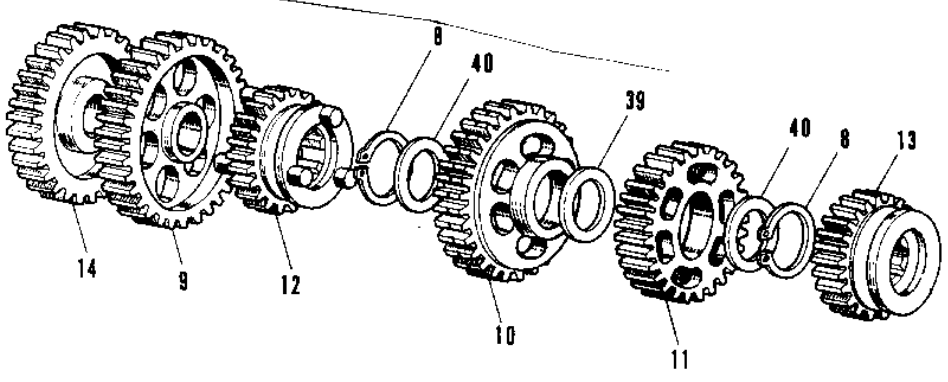

1974 G3SS-D

PARTS DIAGRAM

TRANSMISSION /CHANGE DRUM ('69-'73)

1974 G3SS-D

PARTS LIST

TRANSMISSION /CHANGE DRUM ('69-'73)

ITEM NAME	PART NUMBER	QUANTITY
SHAFT,DRIVE (Ref # 1)	13127-032	1
SHAFT OUTPUT (Ref # 2)	13128-021	1
2ND&3RD GEAR,DRIVE (Ref # 3)	13129-1052	1
4TH GEAR,DRIVE (Ref # 4)	13129-1053	1
GEAR,INPUT TOP,24T (Ref # 5)	13129-1927	1
PINION KICKSTARTER (Ref # 6)	13075-004	1
WASHER THRUST (Ref # 7)	92022-118	1
CIRCLIP (Ref # 8)	92033-014	3
LOW GEAR OUTPUT SHAFT (Ref # 9)	13129-010	1
2ND GEAR OUTPUT SHAFT (Ref # 10)	13131-008	1
3RD GEAR OUTPUT SHAFT (Ref # 11)	13133-005	1
GEAR-TRANSMISSION SPU (Ref # 12)	13129-1708	1
TOP GEAR OUTPUT SHAFT (Ref # 13)	13137-012	1
IDLE GEAR (Ref # 14)	13073-004	1
SPACER ENG SPROCKET (Ref # 15)	92027-009	1
COLLAR,ENG NPROCKET (Ref # 15)	92027-179	1
SPROCKET-OUTPUT,14T (Ref # 16)	13144-1058	1
WASHER ENG SPROCKET (Ref # 17)	92022-130	1
BOLT-SMALL-UPSET,8X16 (Ref # 18)	115G0816	1
DRUM ASSY-GEAR CHANGE (Ref # 19~23)	13239-005	1
SCREW PAN HEAD 6X12 (Ref # 19)	220B0612	1
WASHER LOCK 6MM (Ref # 20)	464H0600	1
PLATE CHANGE DRUM PIN (Ref # 21)	13142-008	1
PIN GEAR CHANGE DRUM (Ref # 22)	92042-014	6
DRUM ASSY-GEAR CHANGE (Ref # 23)	13239-005	1
ROTOR,NEUTRAL INDICTR (Ref # 24)	21007-1003	1
WASHER PLAIN 6MM (Ref # 25)	410B0600	1
WASHER SPRING 6MM (Ref # 26)	461F0600	1
UNAVAILABLE IN PRICE BOOK (Ref # 27)	92011-003	1

1974 G3SS-D

PARTS LIST

TRANSMISSION /CHANGE DRUM ('69-'73)

ITEM NAME	PART NUMBER	QUANTITY
FORK SELECTOR LOW-2ND (Ref # 28)	13140-010	1
FORK SELECTOR 3RD (Ref # 29)	13140-009	1
FORK SELECTOR 4TH-TOP (Ref # 30)	13140-017	1
PIN SELECT FORK GUIDE (Ref # 31)	92043-005	3
PIN COTTER 3.0X20 (Ref # 32)	550D3020	3
SWITCH,NEUTRAL (Ref # 33)	13151-1001	1
GASKET NEUTRAL SWITCH (Ref # 34)	13146-002	1
SCREW PAN HEAD 6X16 (Ref # 35)	220B0616	2
WASHER THRUST (Ref # 36)	92022-115	1
BALL STEEL 7/32' (Ref # 37)	600A0700	1
WASHER LOCK 8MM (Ref # 38)	92030-007	1
WASHER THRUST (Ref # 39)	92022-146	1
WASHER-LOCK (Ref # 40)	92024-030	2