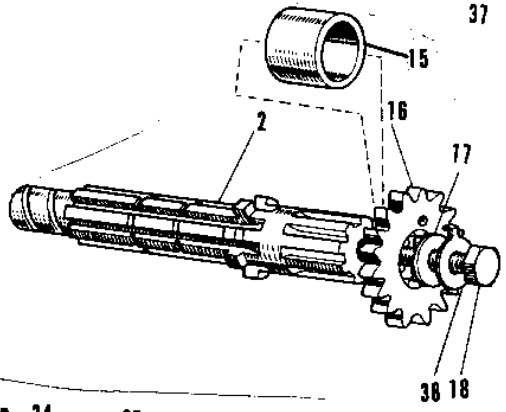

1974 G3SS-D

PARTS DIAGRAM

TRANSMISSION /CHANGE DRUM ('69-'73)

1974 G3SS-D

PARTS LIST

TRANSMISSION /CHANGE DRUM ('69-'73)

ITEM NAME	PART NUMBER	QUANTITY
SHAFT,DRIVE (Ref # 1)	13127-032	1
SHAFT OUTPUT (Ref # 2)	13128-021	1
2ND&3RD GEAR,DRIVE (Ref # 3)	13129-1052	1
4TH GEAR,DRIVE (Ref # 4)	13129-1053	1
GEAR,INPUT TOP,24T (Ref # 5)	13129-1927	1
PINION KICKSTARTER (Ref # 6)	13075-004	1
WASHER THRUST (Ref # 7)	92022-118	1
CIRCLIP (Ref # 8)	92033-014	3
LOW GEAR OUTPUT SHAFT (Ref # 9)	13129-010	1
2ND GEAR OUTPUT SHAFT (Ref # 10)	13131-008	1
3RD GEAR OUTPUT SHAFT (Ref # 11)	13133-005	1
GEAR-TRANSMISSION SPU (Ref # 12)	13129-1708	1
TOP GEAR OUTPUT SHAFT (Ref # 13)	13137-012	1
IDLE GEAR (Ref # 14)	13073-004	1
SPACER ENG SPROCKET (Ref # 15)	92027-009	1
COLLAR,ENG NPROCKET (Ref # 15)	92027-179	1
SPROCKET-OUTPUT,14T (Ref # 16)	13144-1058	1
WASHER ENG SPROCKET (Ref # 17)	92022-130	1
BOLT-SMALL-UPSET,8X16 (Ref # 18)	115G0816	1
DRUM ASSY-GEAR CHANGE (Ref # 19~23)	13239-005	1
SCREW PAN HEAD 6X12 (Ref # 19)	220B0612	1
WASHER LOCK 6MM (Ref # 20)	464H0600	1
PLATE CHANGE DRUM PIN (Ref # 21)	13142-008	1
PIN GEAR CHANGE DRUM (Ref # 22)	92042-014	6
DRUM ASSY-GEAR CHANGE (Ref # 23)	13239-005	1
ROTOR,NEUTRAL INDICTR (Ref # 24)	21007-1003	1
WASHER PLAIN 6MM (Ref # 25)	410B0600	1
WASHER SPRING 6MM (Ref # 26)	461F0600	1
UNAVAILABLE IN PRICE BOOK (Ref # 27)	92011-003	1

1974 G3SS-D

PARTS LIST

TRANSMISSION /CHANGE DRUM ('69-'73)

ITEM NAME	PART NUMBER	QUANTITY
FORK SELECTOR LOW-2ND (Ref # 28)	13140-010	1
FORK SELECTOR 3RD (Ref # 29)	13140-009	1
FORK SELECTOR 4TH-TOP (Ref # 30)	13140-017	1
PIN SELECT FORK GUIDE (Ref # 31)	92043-005	3
PIN COTTER 3.0X20 (Ref # 32)	550D3020	3
SWITCH,NEUTRAL (Ref # 33)	13151-1001	1
GASKET NEUTRAL SWITCH (Ref # 34)	13146-002	1
SCREW PAN HEAD 6X16 (Ref # 35)	220B0616	2
WASHER THRUST (Ref # 36)	92022-115	1
BALL STEEL 7/32' (Ref # 37)	600A0700	1
WASHER LOCK 8MM (Ref # 38)	92030-007	1
WASHER THRUST (Ref # 39)	92022-146	1
WASHER-LOCK (Ref # 40)	92024-030	2