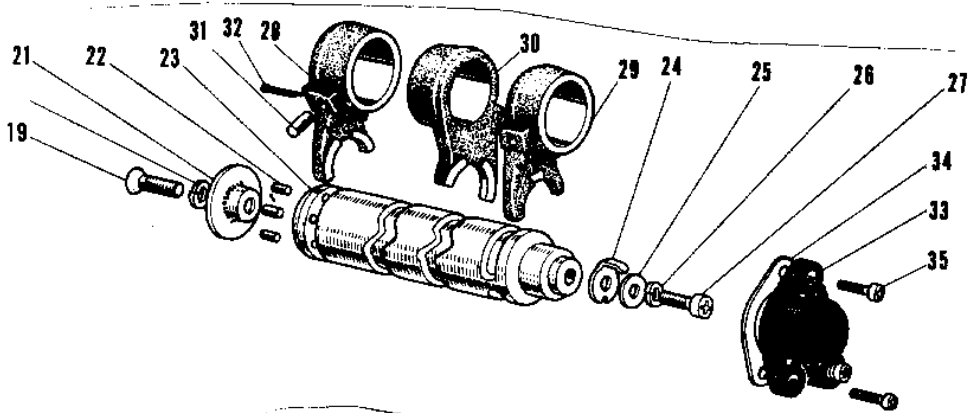

1974 G3SS-D

PARTS DIAGRAM

TRANSMISSION /CHANGE DRUM ('69-'73)

1974 G3SS-D

PARTS LIST

TRANSMISSION /CHANGE DRUM ('69-'73)

ITEM NAME	PART NUMBER	QUANTITY
SHAFT,DRIVE (Ref # 1)	13127-032	1
SHAFT OUTPUT (Ref # 2)	13128-021	1
2ND&3RD GEAR,DRIVE (Ref # 3)	13129-1052	1
4TH GEAR,DRIVE (Ref # 4)	13129-1053	1
GEAR,INPUT TOP,24T (Ref # 5)	13129-1927	1
PINION KICKSTARTER (Ref # 6)	13075-004	1
WASHER THRUST (Ref # 7)	92022-118	1
CIRCLIP (Ref # 8)	92033-014	3
LOW GEAR OUTPUT SHAFT (Ref # 9)	13129-010	1
2ND GEAR OUTPUT SHAFT (Ref # 10)	13131-008	1
3RD GEAR OUTPUT SHAFT (Ref # 11)	13133-005	1
GEAR-TRANSMISSION SPU (Ref # 12)	13129-1708	1
TOP GEAR OUTPUT SHAFT (Ref # 13)	13137-012	1
IDLE GEAR (Ref # 14)	13073-004	1
SPACER ENG SPROCKET (Ref # 15)	92027-009	1
COLLAR,ENG NPROCKET (Ref # 15)	92027-179	1
SPROCKET-OUTPUT,14T (Ref # 16)	13144-1058	1
WASHER ENG SPROCKET (Ref # 17)	92022-130	1
BOLT-SMALL-UPSET,8X16 (Ref # 18)	115G0816	1
DRUM ASSY-GEAR CHANGE (Ref # 19~23)	13239-005	1
SCREW PAN HEAD 6X12 (Ref # 19)	220B0612	1
WASHER LOCK 6MM (Ref # 20)	464H0600	1
PLATE CHANGE DRUM PIN (Ref # 21)	13142-008	1
PIN GEAR CHANGE DRUM (Ref # 22)	92042-014	6
DRUM ASSY-GEAR CHANGE (Ref # 23)	13239-005	1
ROTOR,NEUTRAL INDICTR (Ref # 24)	21007-1003	1
WASHER PLAIN 6MM (Ref # 25)	410B0600	1
WASHER SPRING 6MM (Ref # 26)	461F0600	1
UNAVAILABLE IN PRICE BOOK (Ref # 27)	92011-003	1

1974 G3SS-D

PARTS LIST

TRANSMISSION /CHANGE DRUM ('69-'73)

ITEM NAME	PART NUMBER	QUANTITY
FORK SELECTOR LOW-2ND (Ref # 28)	13140-010	1
FORK SELECTOR 3RD (Ref # 29)	13140-009	1
FORK SELECTOR 4TH-TOP (Ref # 30)	13140-017	1
PIN SELECT FORK GUIDE (Ref # 31)	92043-005	3
PIN COTTER 3.0X20 (Ref # 32)	550D3020	3
SWITCH,NEUTRAL (Ref # 33)	13151-1001	1
GASKET NEUTRAL SWITCH (Ref # 34)	13146-002	1
SCREW PAN HEAD 6X16 (Ref # 35)	220B0616	2
WASHER THRUST (Ref # 36)	92022-115	1
BALL STEEL 7/32' (Ref # 37)	600A0700	1
WASHER LOCK 8MM (Ref # 38)	92030-007	1
WASHER THRUST (Ref # 39)	92022-146	1
WASHER-LOCK (Ref # 40)	92024-030	2