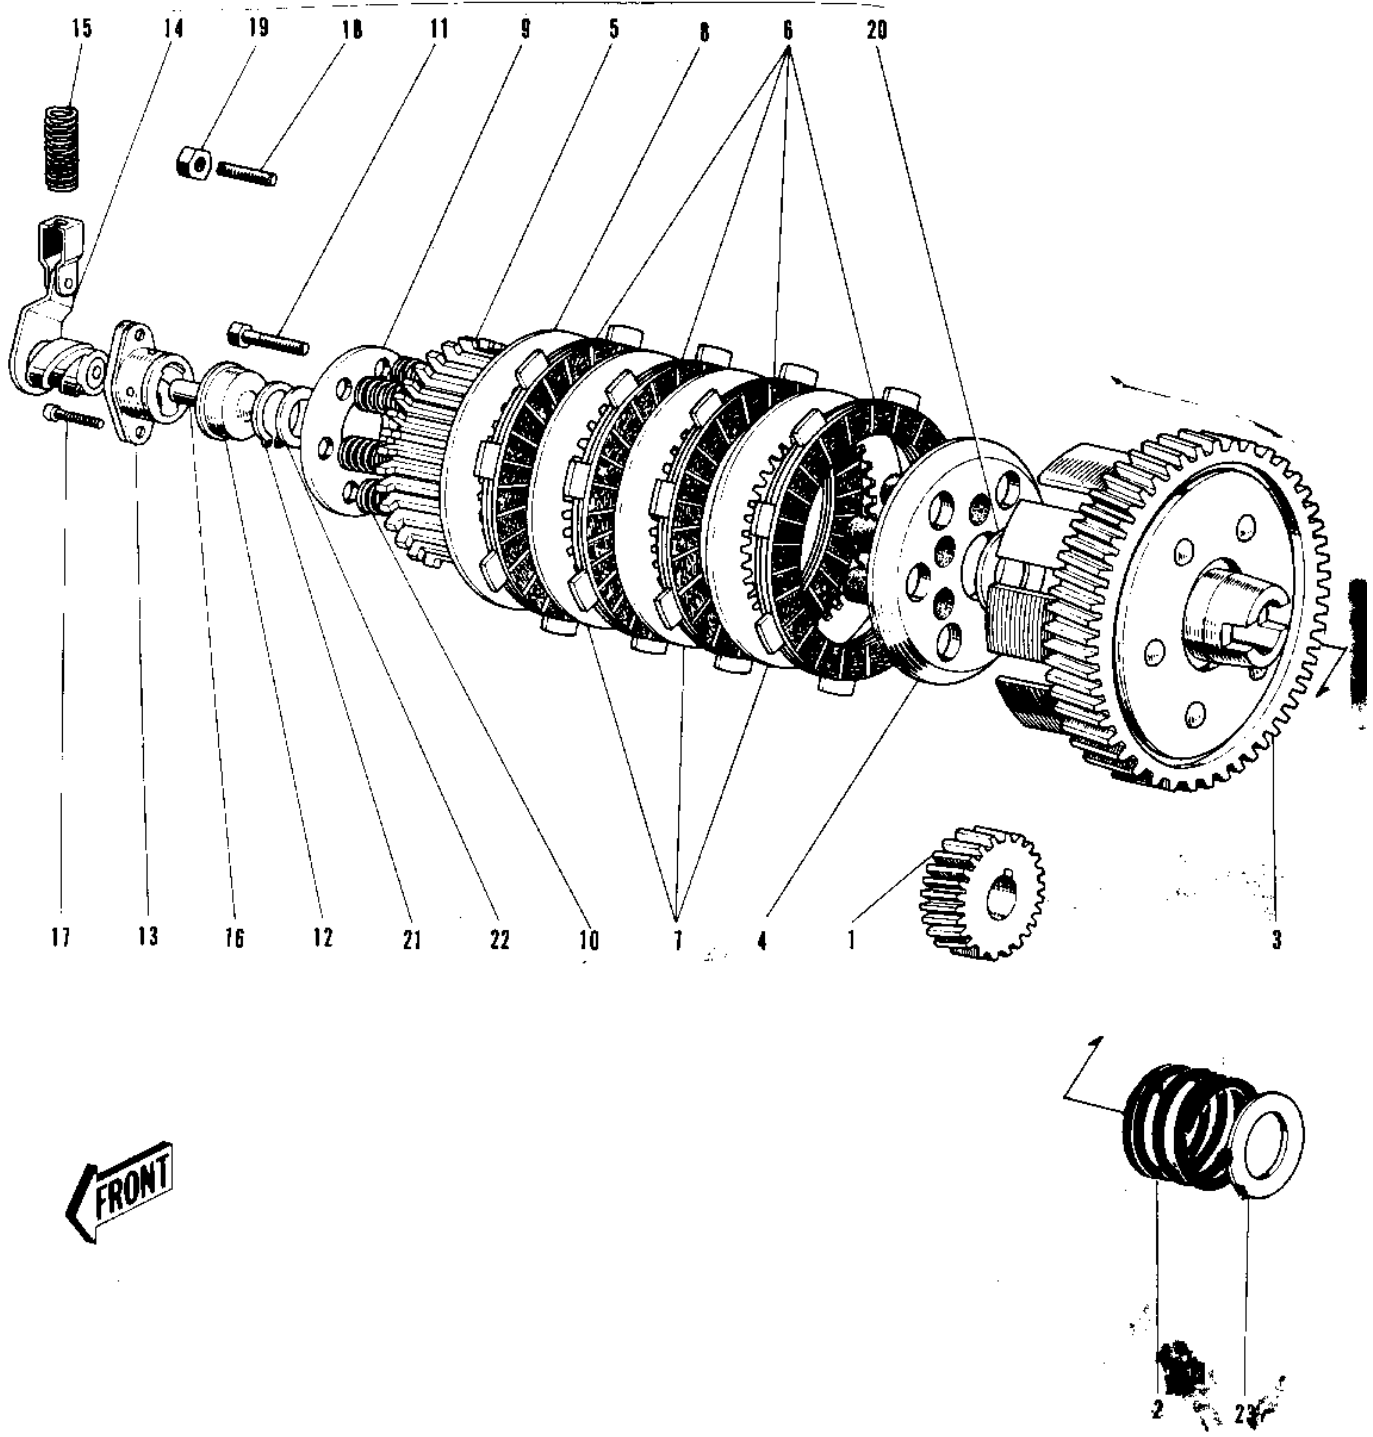

1974 G3SS-D

PARTS DIAGRAM

CLUTCH ('69-'73)