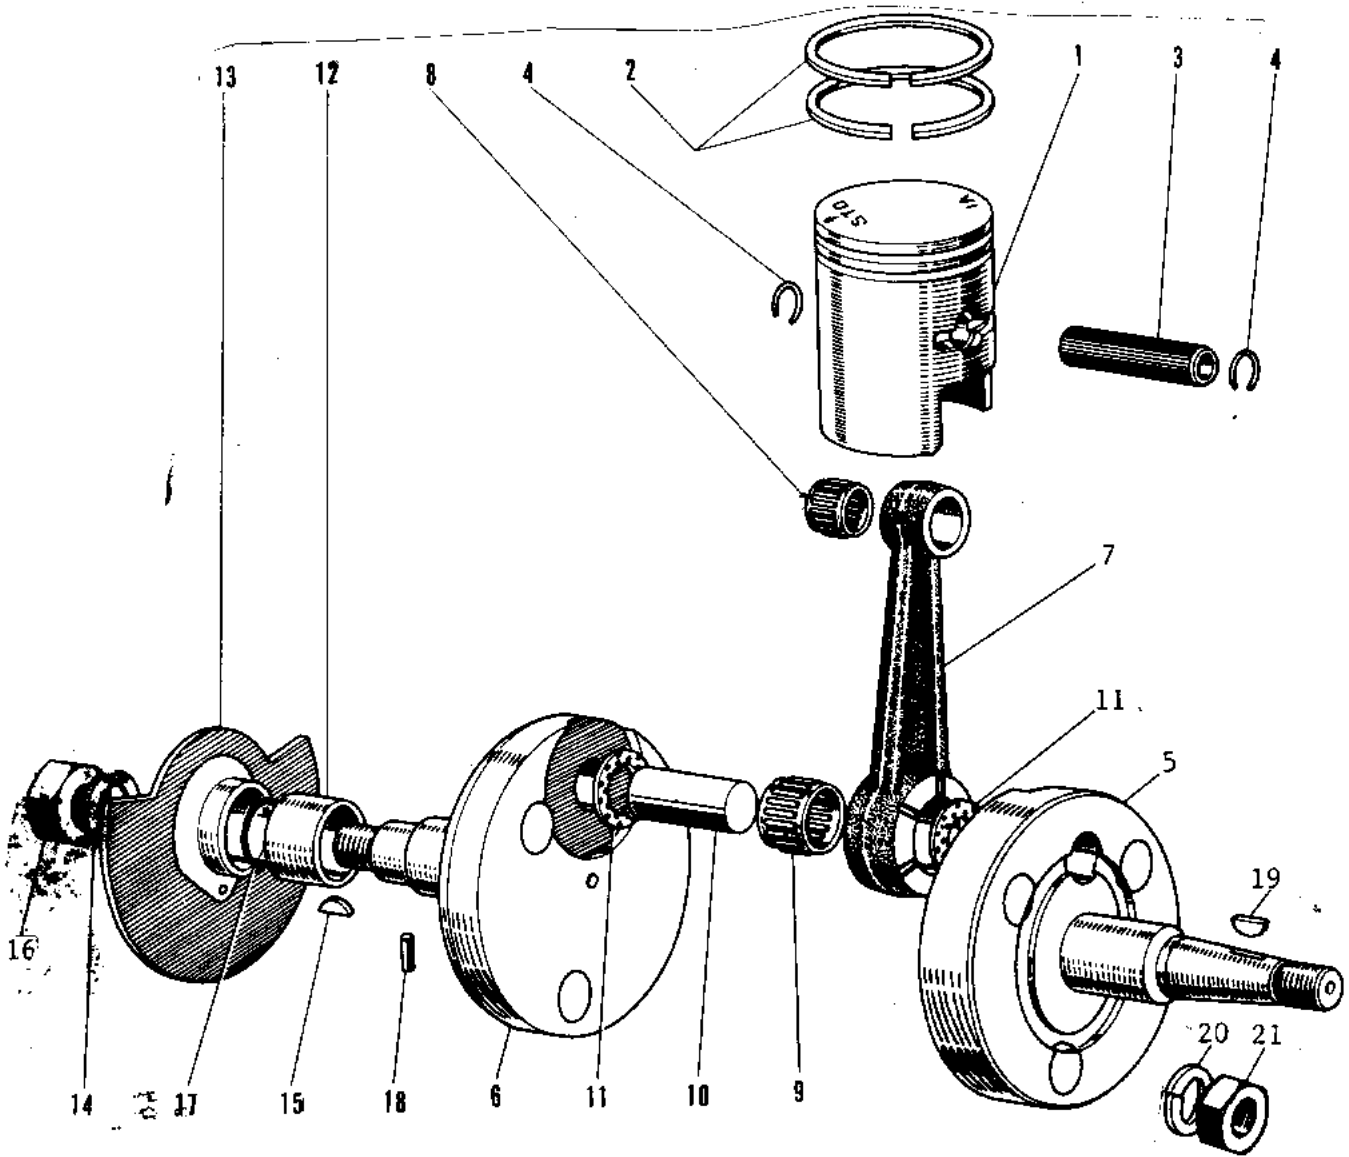

1973 G3SS-C

PARTS DIAGRAM

CRANKSHAFT/PISTON /ROTARY VALVE ('69-'73

Re

1973 G3SS-C

PARTS LIST

CRANKSHAFT/PISTON /ROTARY VALVE ('69-'73

ITEM NAME

PART NUMBER

QUANTITY
