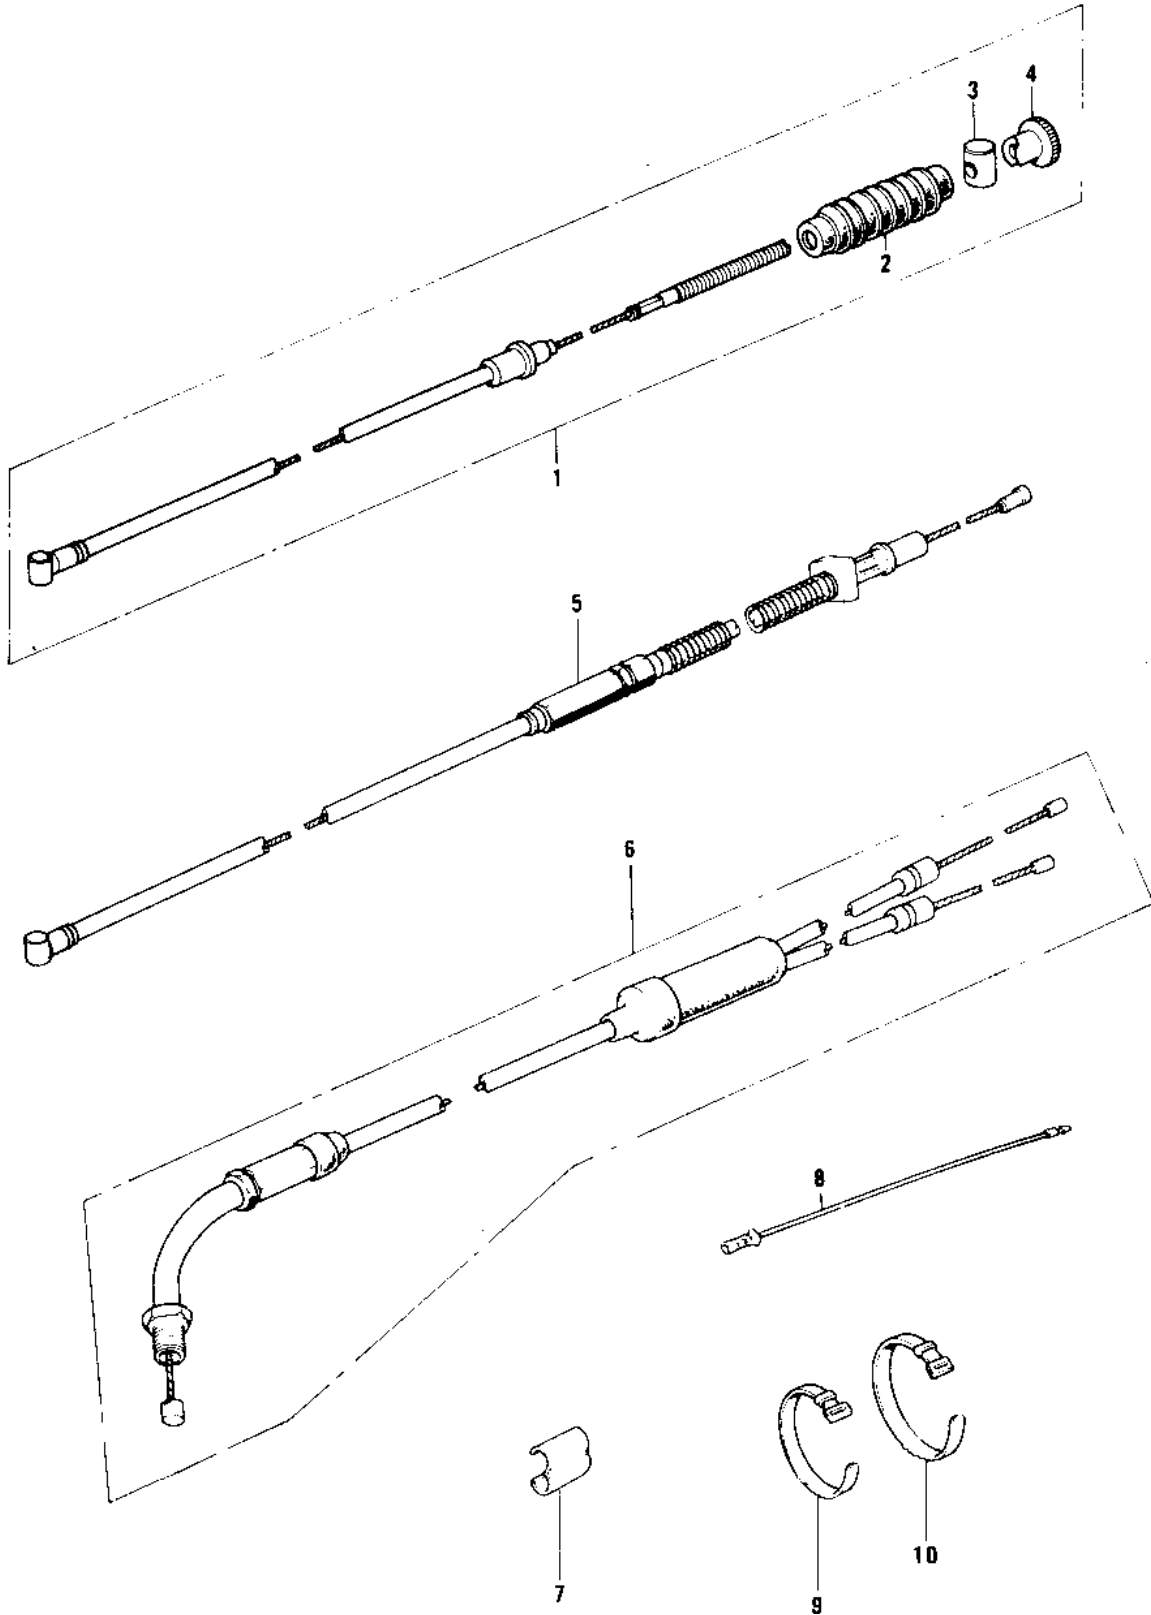

1974 MC1M

PARTS DIAGRAM

CABLES ('74-'75 MC1M/MC1M-A)

1974 MC1M

PARTS LIST

CABLES ('74-'75 MC1M/MC1M-A)

| ITEM NAME | PART NUMBER | QUANTITY |
|---------------------------------|-------------|----------|
| CABLE,FRONT BRAKE (Ref # 1) | 54005-074 | |
| DUST COVER-BRKE CABLE (Ref # 2) | 54009-008 | |
| JOINT-BRAKE ROD (Ref # 3) | 92043-082 | |
| NUT-BRAKE ROD ADJUST (Ref # 4) | 92015-052 | |
| CABLE,CLUTCH (Ref # 5) | 54011-055 | |
| CABLE, CLUTCH (Ref # 5) | 54011-073 | |
| CABLE,CONTROL (Ref # 6) | 54012-109 | |
| CLAMP-CABLE (Ref # 7) | 92037-069 | |
| WIRING HARNESS,EXTNSN (Ref # 8) | 26011-006 | |
| BAND,SHORT (Ref # 9) | 92072-030 | |
| BAND,WIRING HARNESS (Ref # 10) | 92072-056 | |