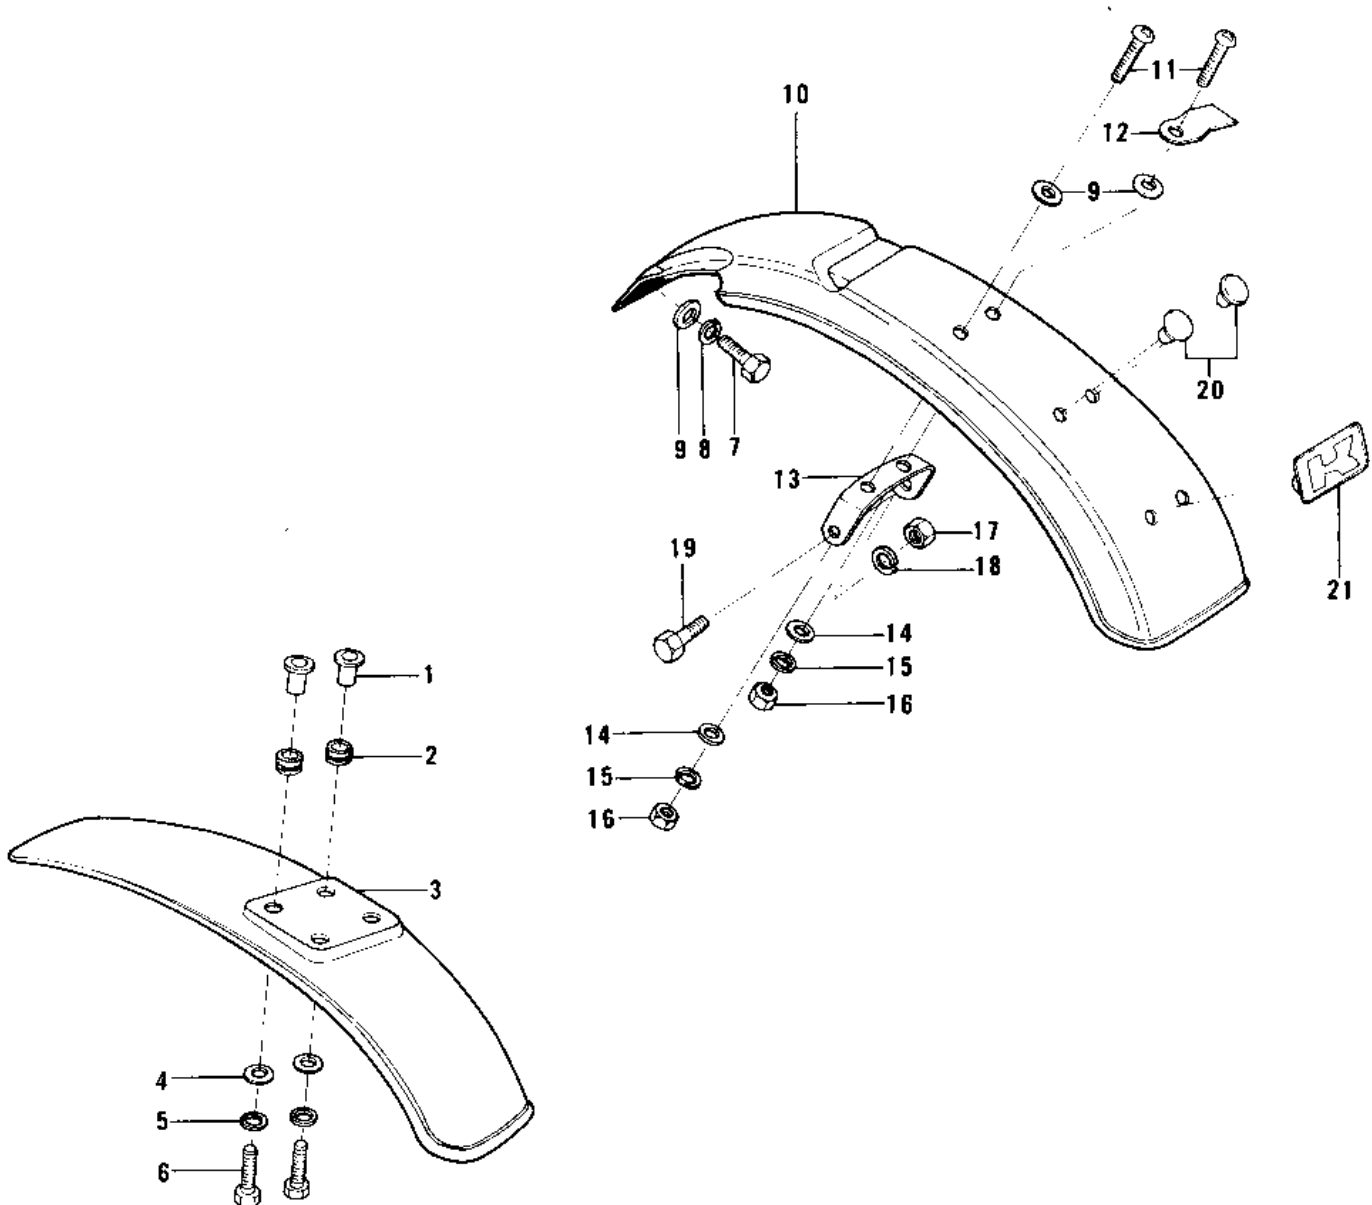

1975 MC1M-A

PARTS DIAGRAM

FENDERS ('74-'75 MC1M/MC1M-A)

1975 MC1M-A

PARTS LIST

FENDERS ('74-'75 MC1M/MC1M-A)

ITEM NAME	PART NUMBER	QUANTITY
COLLAR (Ref # 1)	92027-153	
DAMPER RUBBER (Ref # 2)	92075-103	
FENDER-FR,BLACK (Ref # 3)	35004-080-10	
WASHER 6.5X20X1.6T (Ref # 4)	92022-125	
WASHER SPRING 6MM (Ref # 5)	461F0600	
BOLT-UPSET (Ref # 6)	112G0618	
BOLT-UPSET 6X14 (Ref # 7)	112B0614	
WASHER SPRING 6MM (Ref # 8)	461F0600	
WASHER 6.5X20X1.6T (Ref # 9)	92022-125	
FENDER,REAR,BLACK (Ref # 10)	35022-094-10	
SCREW PAN HEAD 6X16 (Ref # 11)	220B0616	
CLAMP CABLE (Ref # 12)	92037-020	
BRACKET,REAR FENDER (Ref # 13)	35025-025	
WASHER PLAIN 6MM (Ref # 14)	411B0600	
WASHER SPRING 6MM (Ref # 15)	461F0600	
NUT 6MM (Ref # 16)	311B0600	
NUT-HEX-FINE,12MM (Ref # 17)	315B1200	
WASHER SPRING 12MM (Ref # 18)	461F1200	
BOLT,HEX HEAD,12X26 (Ref # 19)	113B1226A	
PLUG,RR FENDR RUBBER (Ref # 20)	92074-034	
PLUG,RR FENDR RUBBER (Ref # 21)	92074-033	