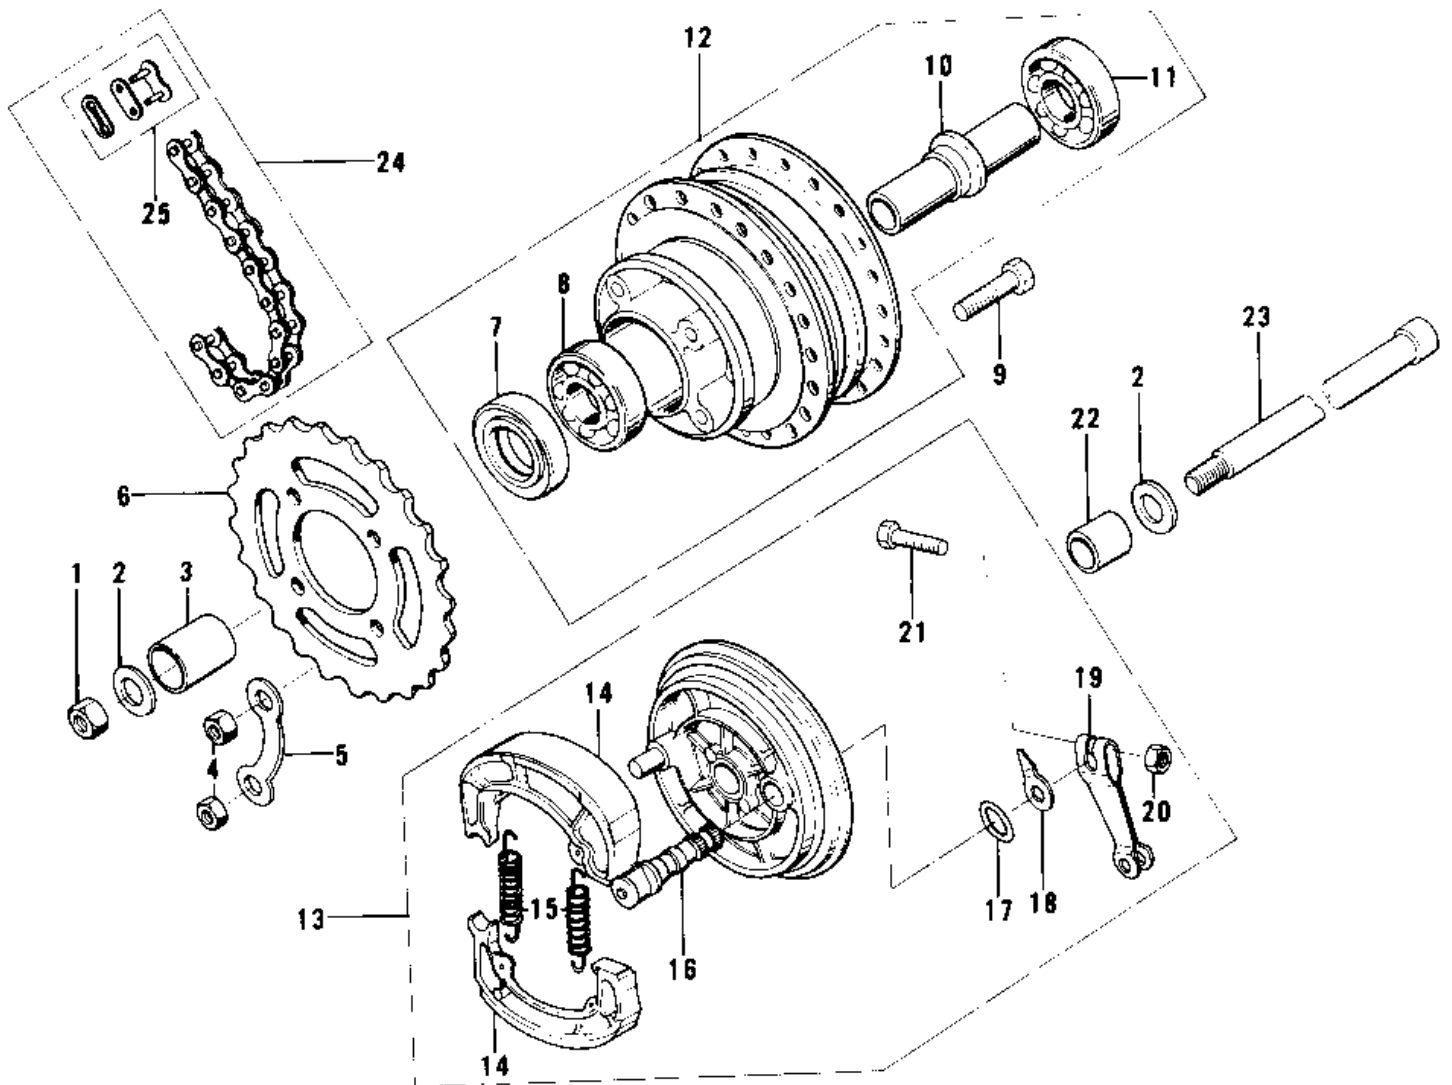

1975 MC1-B

PARTS DIAGRAM

REAR HUB/BRAKE /CHAIN

1975 MC1-B

PARTS LIST

REAR HUB/BRAKE /CHAIN

Kawasaki

Let the Good Times Roll®

ITEM NAME

PART NUMBER

QUANTITY
