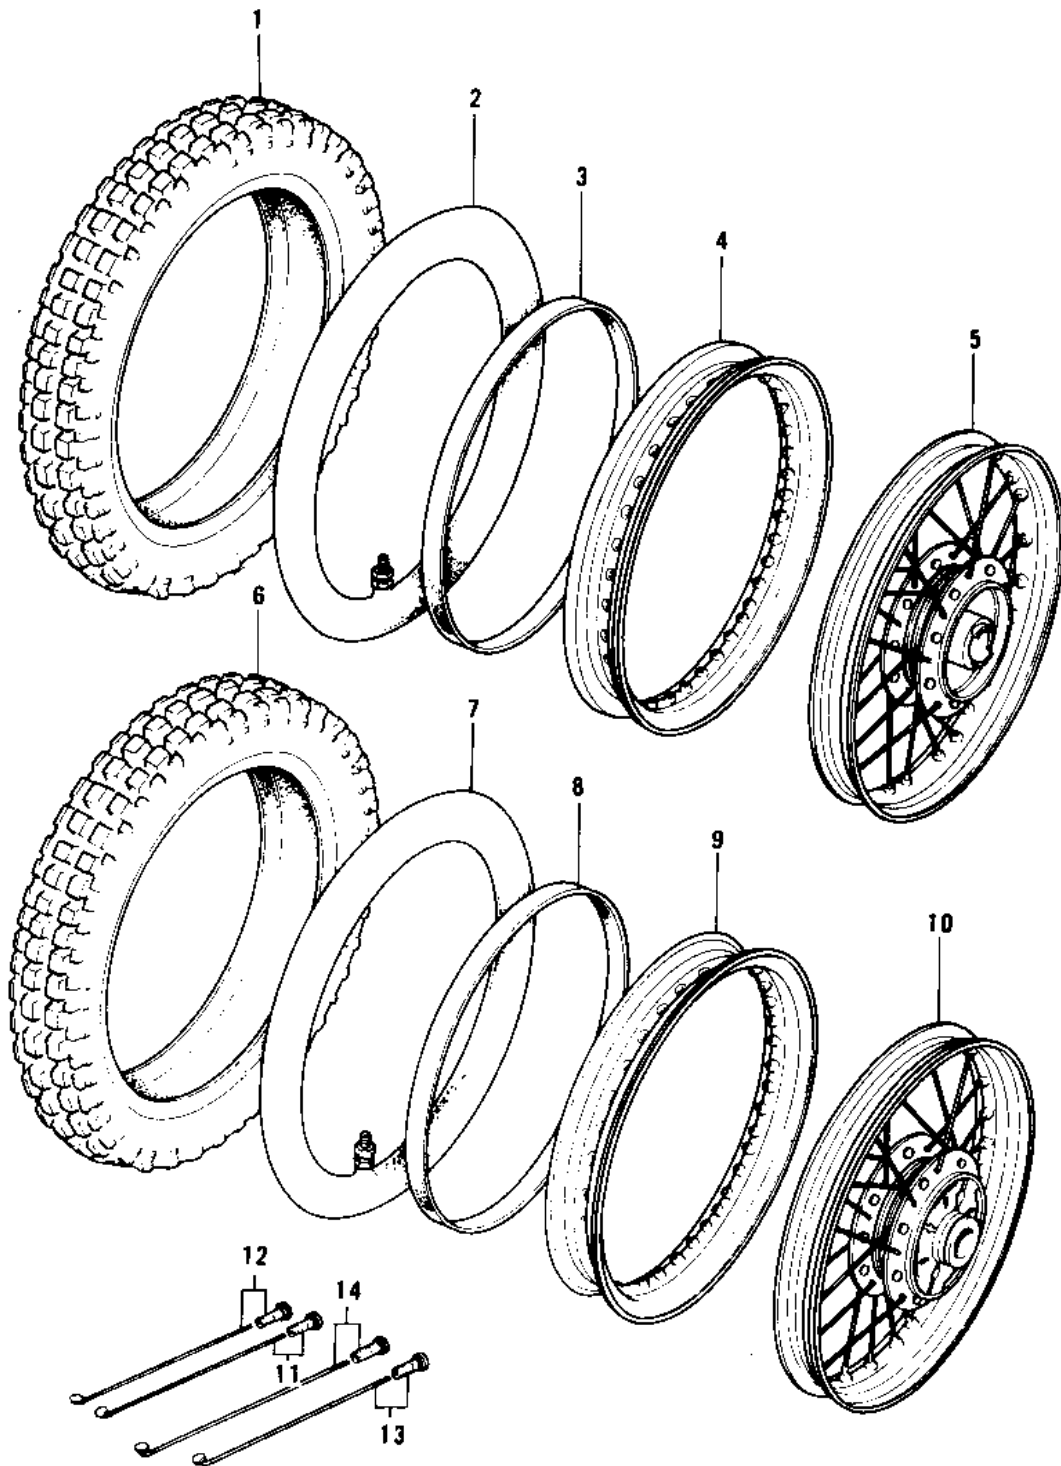

## PARTS DIAGRAM

### WHEELS/TIRES ('74-'75 MC1M/MC1M-A)

## PARTS LIST

### WHEELS/TIRES ('74-'75 MC1M/MC1M-A)

ITEM NAME	PART NUMBER	QUANTITY
*** N.L.A.*** (Canada) (Ref # 1)	41017-014	
TUBE 225/250-16 (Ref # 2)	41022-041	
BAND,RIM,FRONT (Ref # 3)	41023-024	
RIM,1.40X16W (Ref # 4)	41025-069	
WHEEL ASSY,FRONT (Ref # 5)	41074-041	
TIRE 275-14 K250 R (Ref # 6)	41002-1271	
TUBE 275/410/425-14 (Ref # 7)	41022-042	
BAND,RIM,4.10-14 (Ref # 8)	41023-1025	
RIM,1.60X14W (Ref # 9)	41025-070	
WHEEL ASSY,REAR (Ref # 10)	41073-5017	
SPOKE-ASY,FR INNER (Ref # 11)	41027-065	
SPOKE-ASY FR OUTER (Ref # 12)	41028-065	
SPOKE-ASY,RR INNER (Ref # 13)	41027-066	
SPOKE-ASY RR OUTER (Ref # 14)	41028-066	