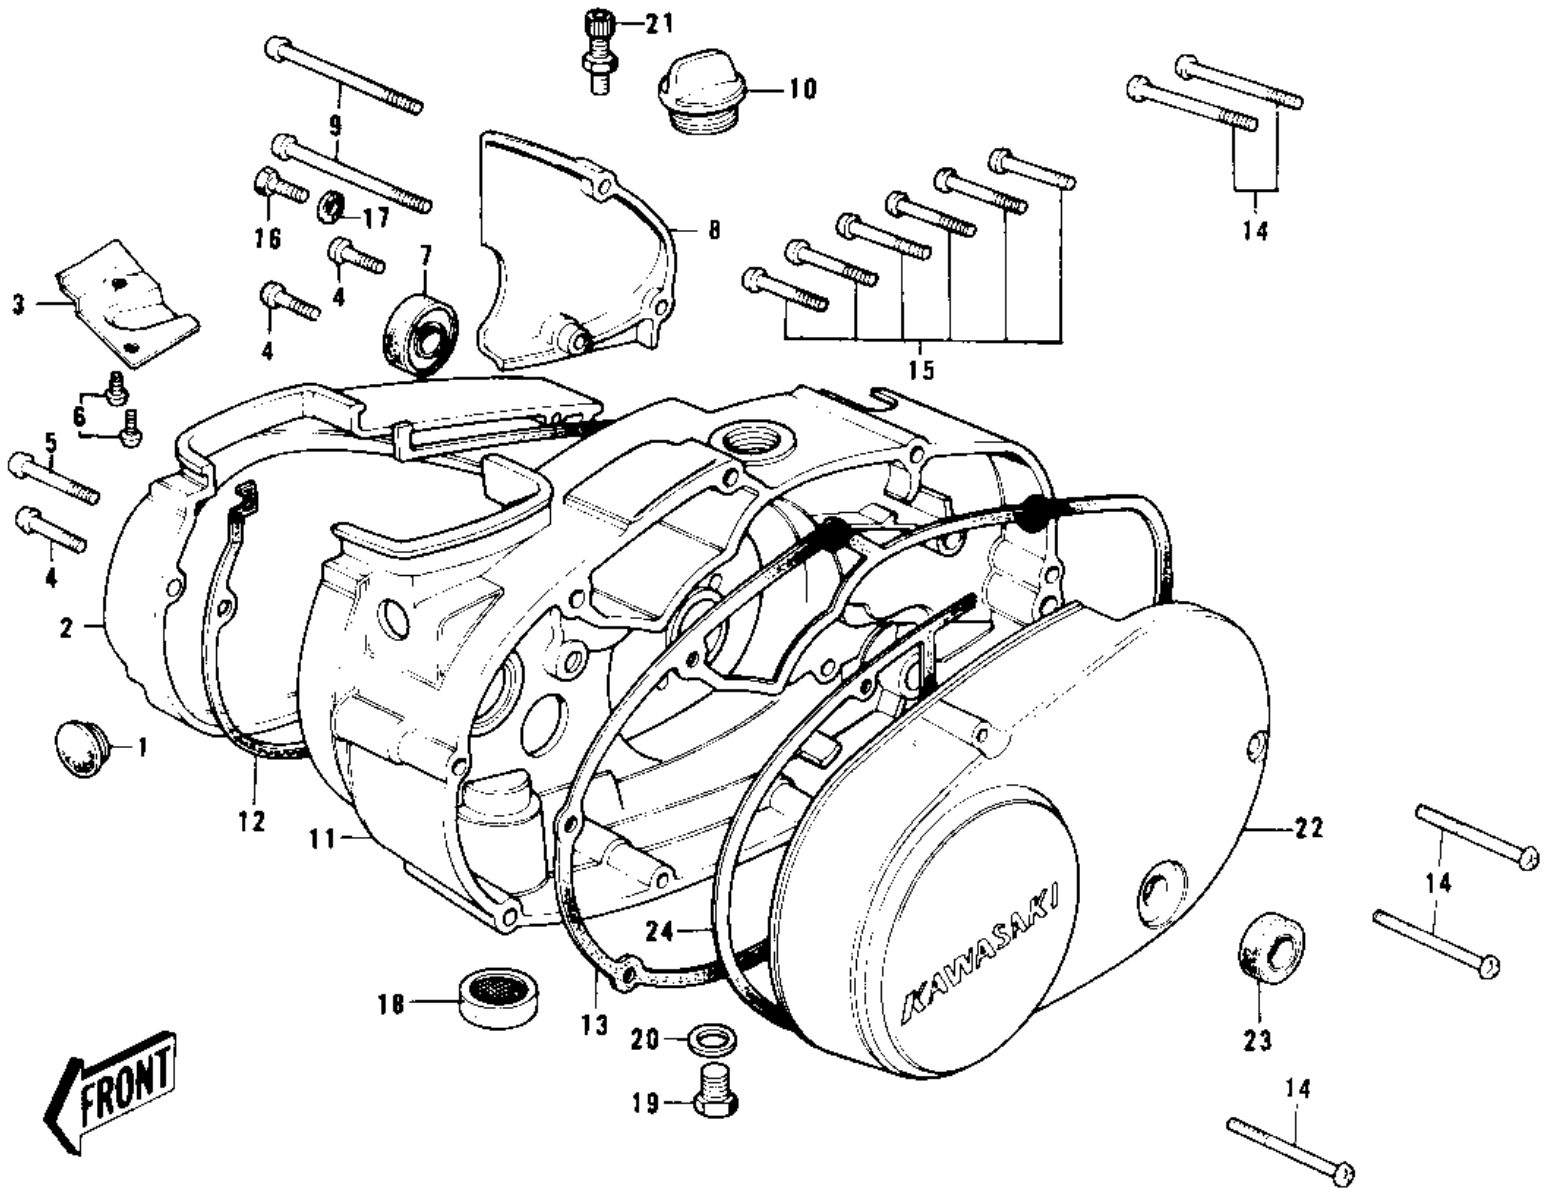

1975 MC1M-A

PARTS DIAGRAM

ENGINE COVERS ('74-'75 MC1M/MC1M-A)

1975 MC1M-A

PARTS LIST

ENGINE COVERS ('74-'75 MC1M/MC1M-A)

ITEM NAME	PART NUMBER	QUANTITY
CAP CARB MOUNT HOLE (Ref # 1)	14039-001	
COVER,CARB.L.SILVER (Ref # 2)	14030-053-75	
COVER,CARB BARREL (Ref # 2)	14030-1005	
COVER,CLUTCH CABLE (Ref # 3)	14025-1137	
SCREW PAN HEAD 6X20 (Ref # 4)	220B0620	
SCREW PAN HEAD 6X35 (Ref # 5)	220B0635	
SCREW PAN HEAD 6X12 (Ref # 6)	220B0612	
OIL SEAL TB14257 (Ref # 7)	653B142507	
COVER,OIL PUMP,L.SILV (Ref # 8)	14030-050-75	
COVER,OIL PUMP,BUFF (Ref # 8)	14030-050-80	
SCREW PAN HEAD 6X75 (Ref # 9)	220B0675	
FILLER,OIL (Ref # 10)	16115-018	
COVER-CLUTCH,SILVER (Ref # 11)	14032-1025	
COVER,R.H,ENG,BARREL (Ref # 11)	14032-1017	
GASKET,CARBURETOR COV (Ref # 12)	11060-1201	
GASKET,CLUTCH COVER (Ref # 13)	11060-1198	
SCREW PAN HEAD 6X45 (Ref # 14)	220B0645	
SCREW PAN HEAD 6X30 (Ref # 15)	220B0630	
BOLT,HEX HEAD,6X14 (Ref # 16)	92001-121	
WASHER OIL PUMP BANJO (Ref # 17)	92022-077	
DRAIN,FUEL (Ref # 18)	16116-006	
PLUG OIL DRAIN (Ref # 19)	92067-001	
GASKET CHECK VALVE (Ref # 20)	92065-058	
ADJUSTER,CABLE (Ref # 21)	16002-012	
COVER,L.H ENG,SILVER (Ref # 22)	14031-078-75	
COVER,L.H ENG.BUFF (Ref # 22)	14031-078-80	
OIL SEAL SB12205 (Ref # 23)	92049-004	
GASKET,GENERATOR COVE (Ref # 24)	11060-1202	