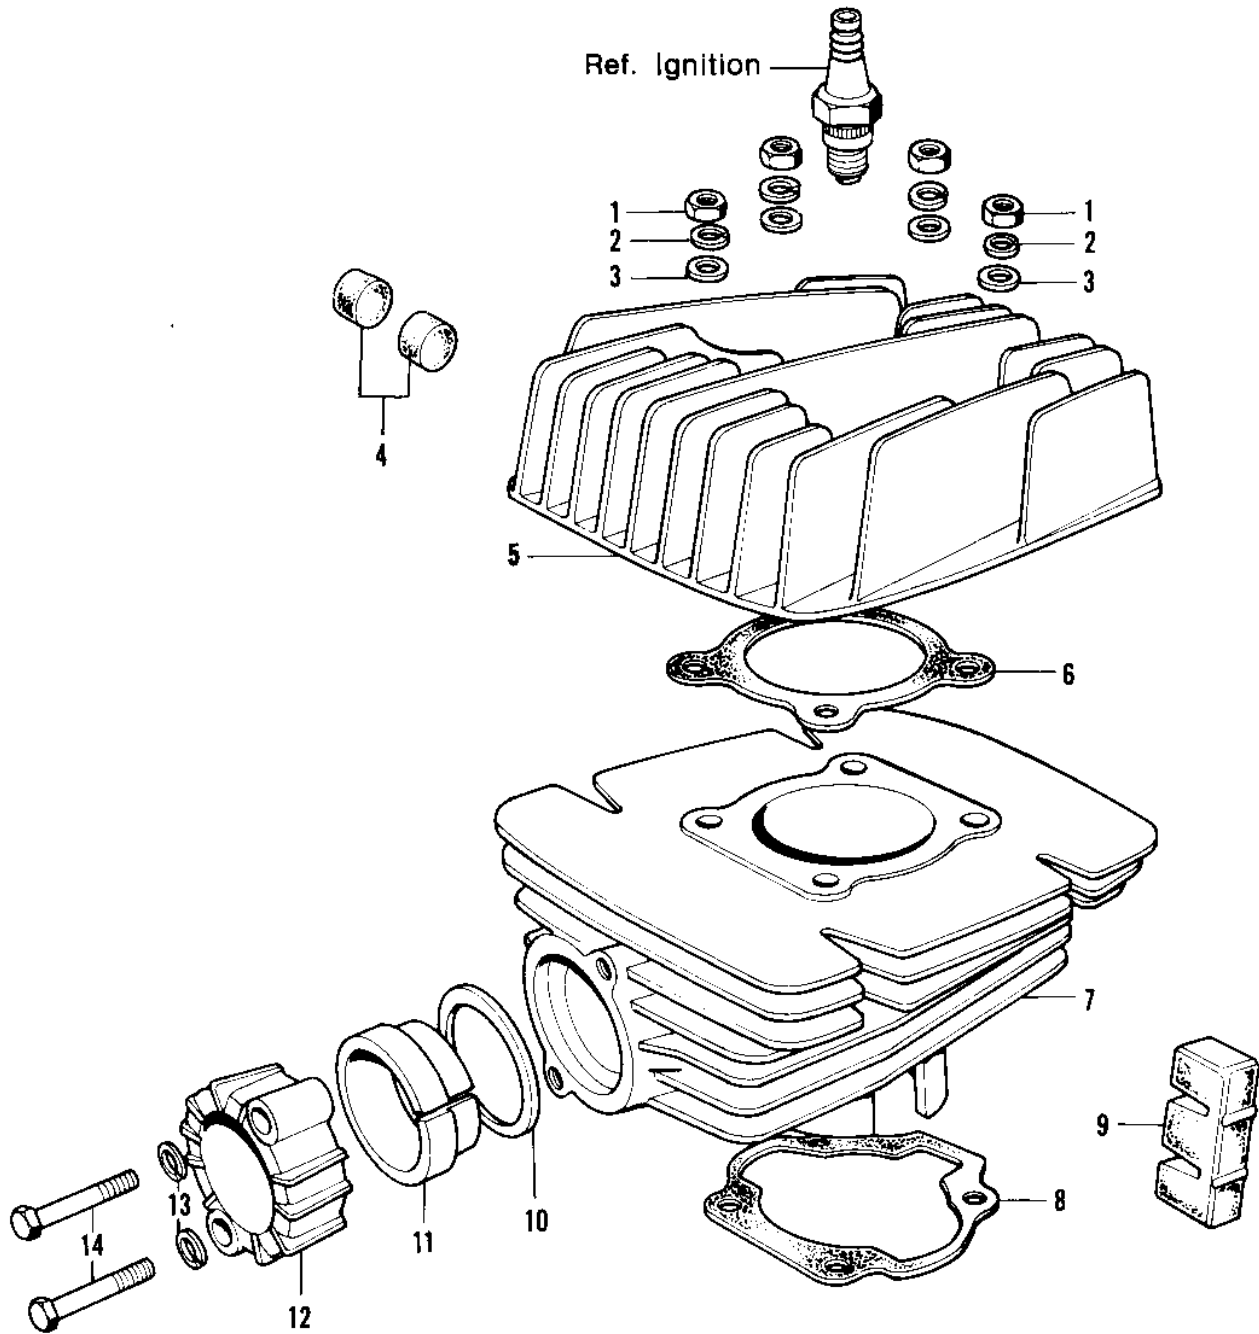

## PARTS DIAGRAM

### CYLINDER HEAD/CYLINDER ('74-'75 MC1M/MC1

Re  
—

1003-

## PARTS LIST

### CYLINDER HEAD/CYLINDER ('74-'75 MC1M/MC1

ITEM NAME	PART NUMBER	QUANTITY
NUT,8MM (Ref # 1)	311B0800	
NUT,8MM (Ref # 1)	311B0800	
WASHER SPRING 8MM (Ref # 2)	461F0800	
WASHER SPRING 8MM (Ref # 2)	461F0800	
WASHER PLAIN 8MM (Ref # 3)	410B0800	
DAMPER RUBBER-CYL HD (Ref # 4)	92075-117	
CYLINDER HEAD (Ref # 5)	11001-085	
GASKET CYLINDER HEAD (Ref # 6)	11004-015	
CYLINDER,BLACK (Ref # 7)	11005-1031	
CYLINDER,BLACK (Ref # 7)	11005-1031	
GASKET,CYLINDER BASE (Ref # 8)	11060-1200	
DAMPER RUBBER-CYLNDER (Ref # 9)	92075-142	
GASKET,EXHAUST PIPE H (Ref # 10)	11009-1866	
INSERT-EXHAUST HOLDER (Ref # 11)	18070-005	
HOLDER,EX PIPE,BLACK (Ref # 12)	18069-035-21	
WASHER SPRING 6MM (Ref # 13)	461F0600	
BOLT-UPSET,6X35 (Ref # 14)	112G0635	