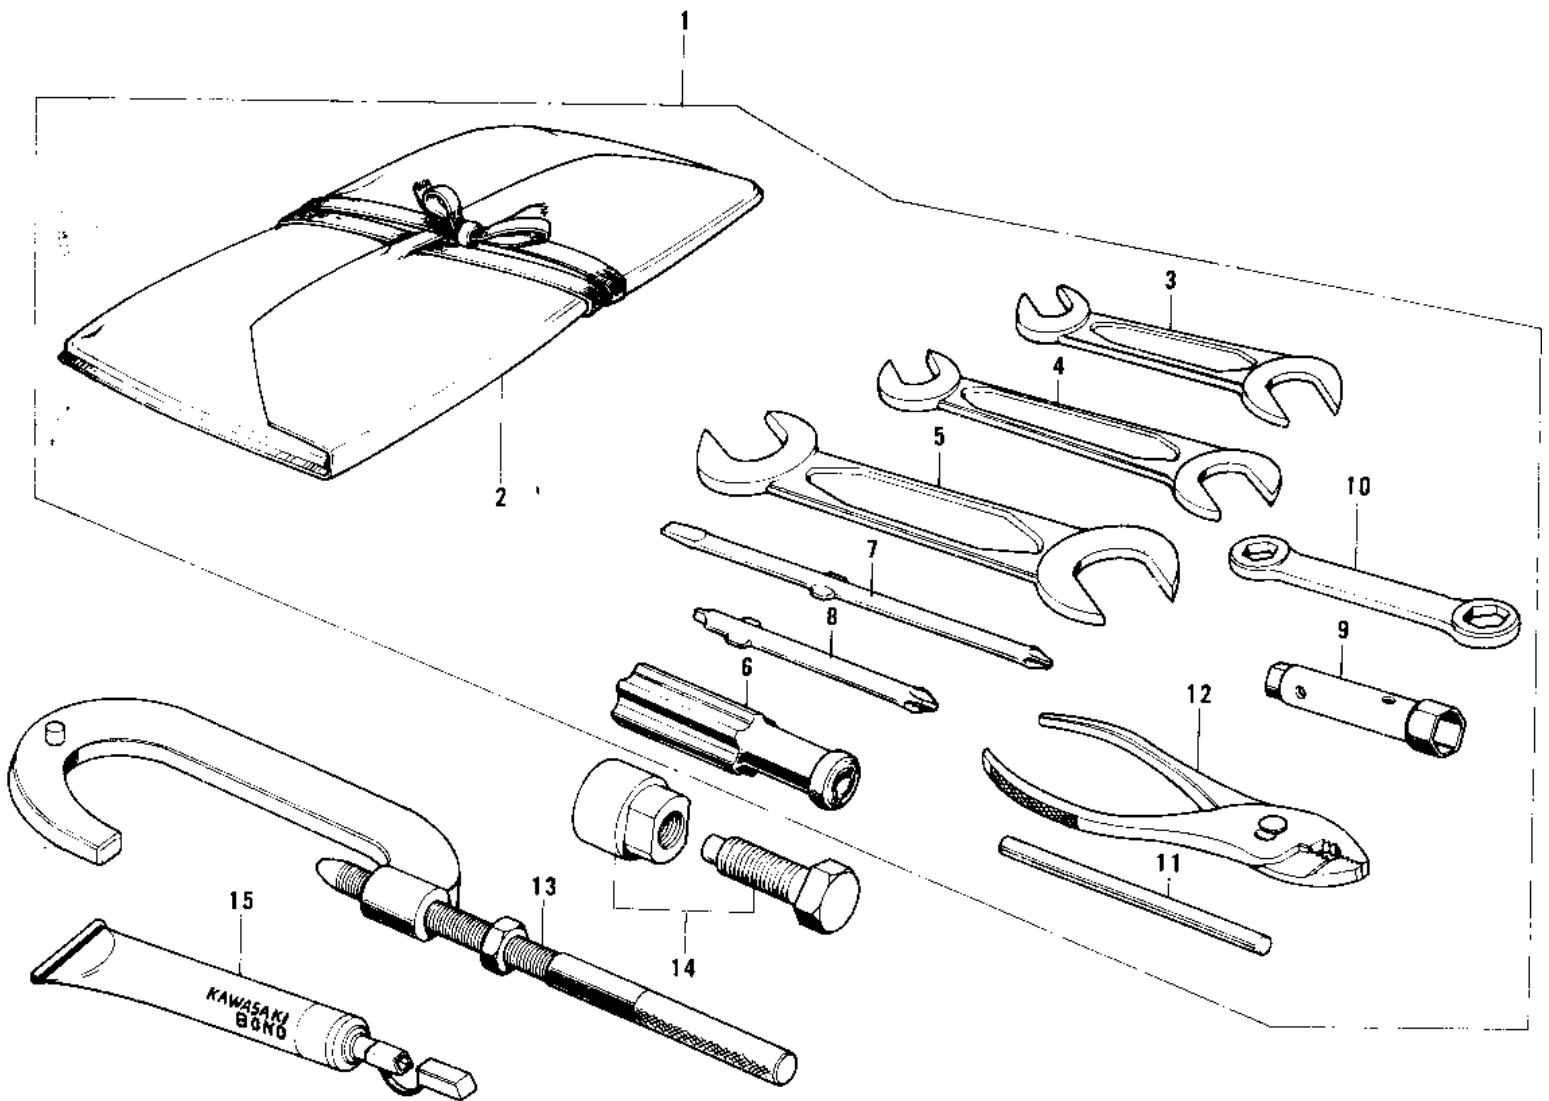

1973 Midi-Bike

PARTS DIAGRAM

OWNER TOOLS/SPECIAL SERVICE TOOLS ('73-')

1973 Midi-Bike

PARTS LIST

OWNER TOOLS/SPECIAL SERVICE TOOLS ('73-'

ITEM NAME	PART NUMBER	QUANTITY
-----------	-------------	----------
