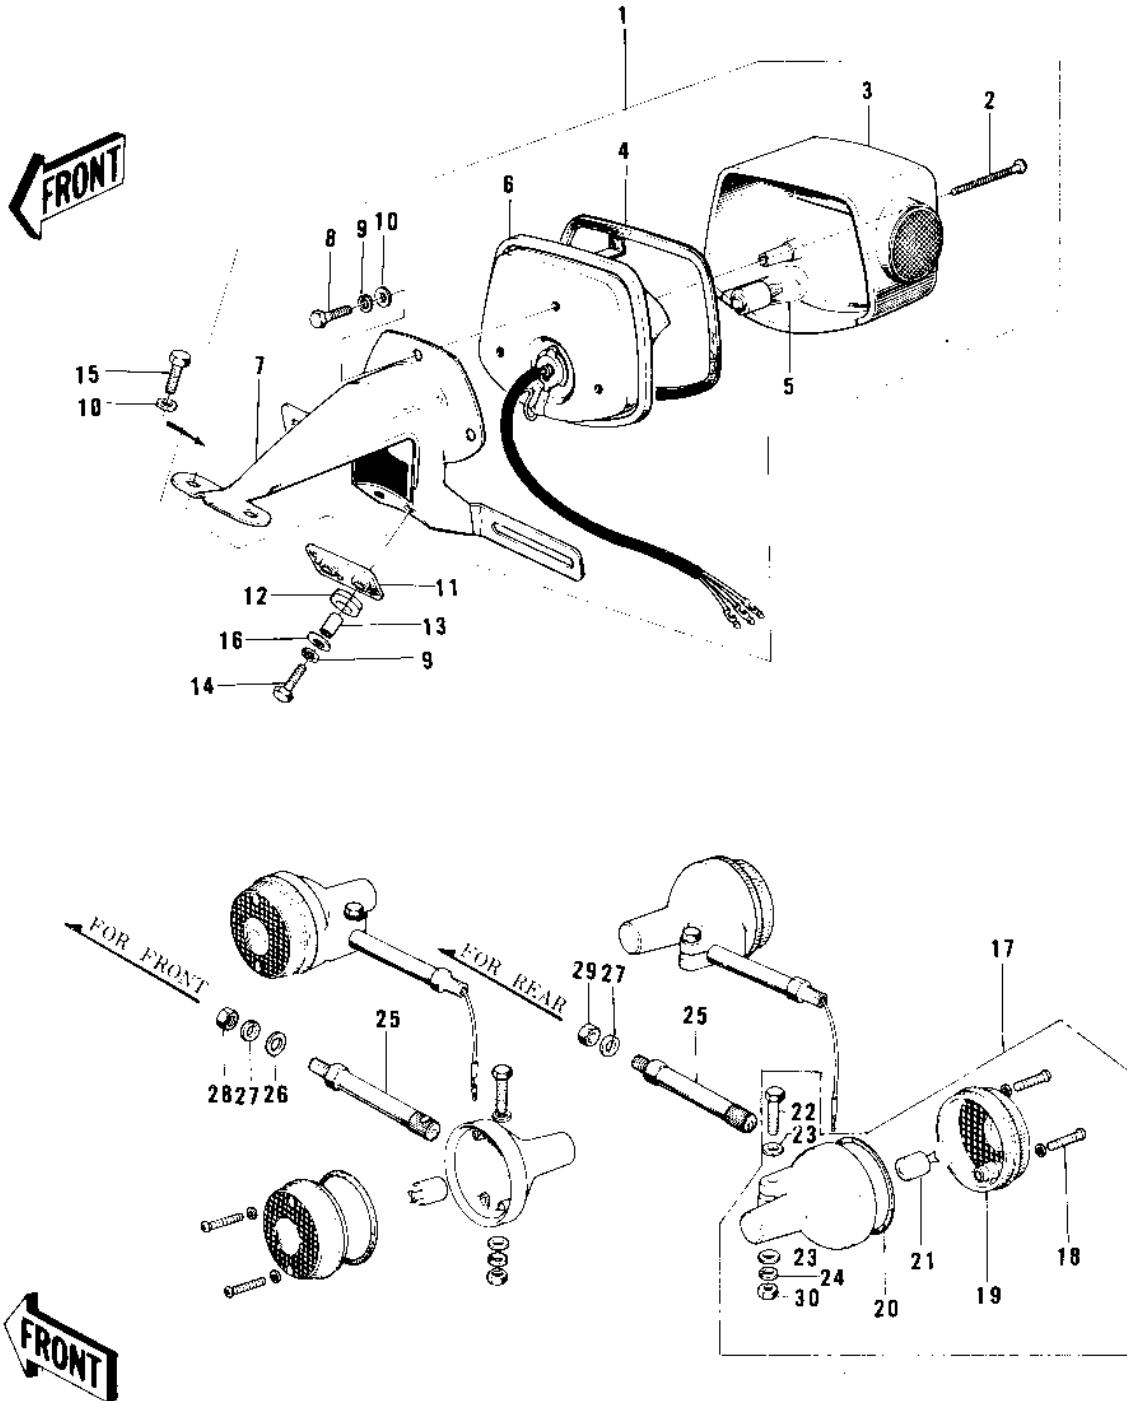

1975 MC1-B

PARTS DIAGRAM

TAILLIGHT/TURN SIGNALS

1975 MC1-B

PARTS LIST

TAILLIGHT/TURN SIGNALS

Kawasaki

Let the Good Times Roll®

ITEM NAME

PART NUMBER

QUANTITY
